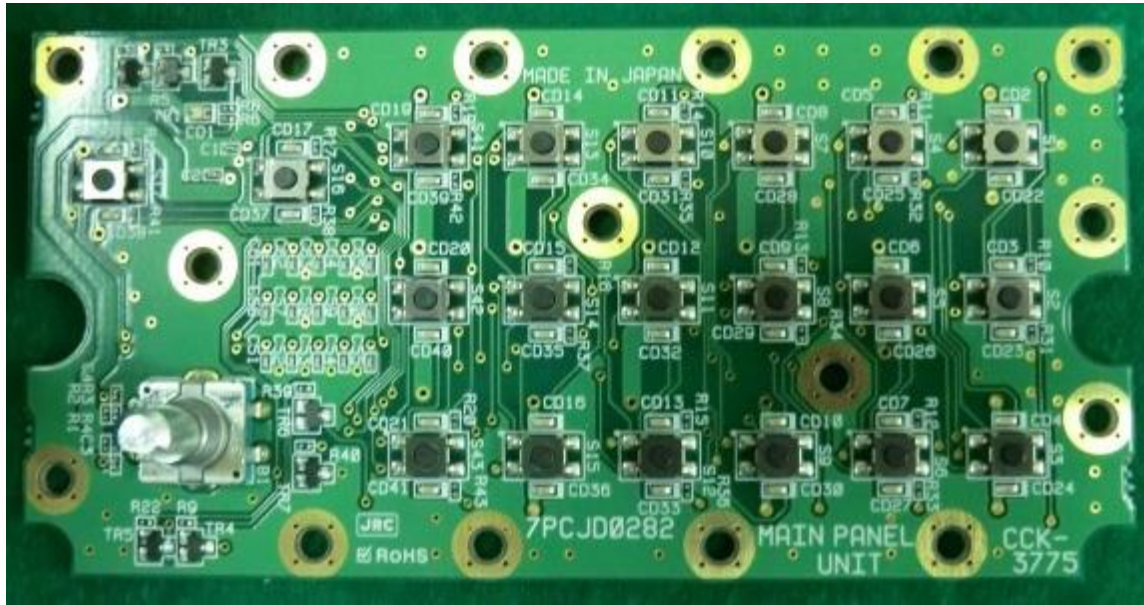

(2) CAH-2425 PA UNIT [NTD-2250 TRANSCEIVER]

(3) CFJ-2425 LPF UNIT [NTD-2250 TRANSCEIVER]

(4) CMN-2250 TRX UNIT [NTD-2250 TRANSCEIVER]

(5) CQD-2419 EXTERNAL UNIT [NTD-2250 TRANSCEIVER]

(6) CMJ-2250 WKR MODEM UNIT [NTD-2250 TRANSCEIVER]

(8) CBG-2416 PA_PS UNIT [NBD-2250 POWER SUPPLY]

(9) CBG-2415 DC/DC UNIT [NBD-2250 POWER SUPPLY]

(10)CBL-2415 FILTER UNIT [NBD-2250 POWER SUPPLY]

(11) CFG-2250 MATCHING UNIT [NFC-2250 ANTENNA TUNER]

(12) CSD-2250 ANT SW UNIT [NFC-2250 ANTENNA TUNER]

(13) CDJ-2250 TUNER CONTROL [NFC-2250 ANTENNA TUNER]

(14) CCK-3775 MAIN PANEL UNIT [NCM-2150 CONTROLLER]

(15) CCK-3776 SUB PANEL UNIT [NCM-2150 CONTROLLER]

(16) CDJ-3775 CONTROL UNIT [NCM-2150 CONTROLLER]