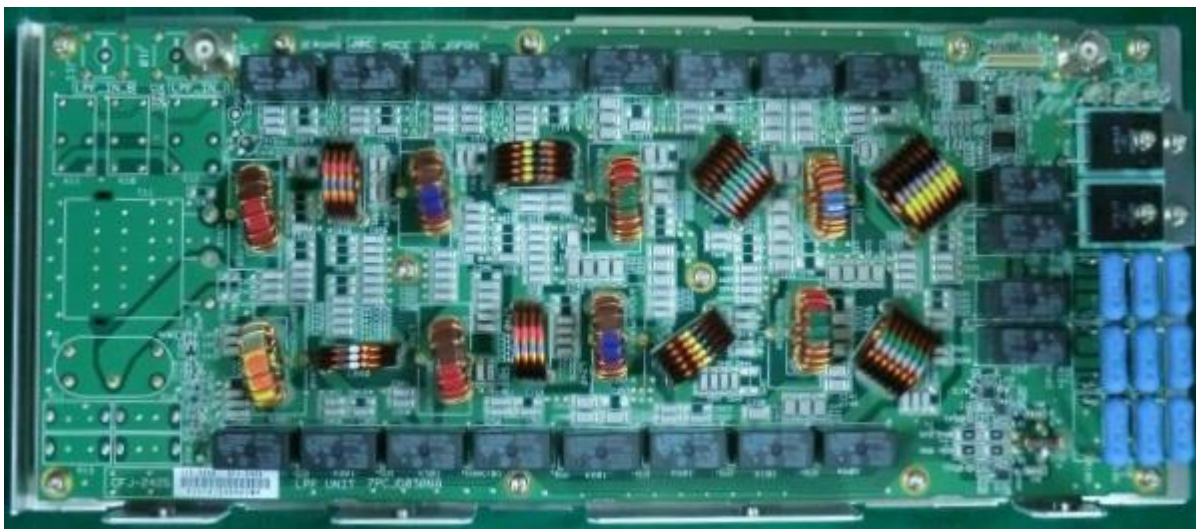

(2) CAH-2425 PA UNIT [NTD-2250 TRANSCEIVER]

(3) CFJ-2425 LPF UNIT [NTD-2250 TRANSCEIVER]

(4) CMN-2250 TRX UNIT [NTD-2250 TRANSCEIVER]

(5) CQD-2419 EXTERNAL UNIT [NTD-2250 TRANSCEIVER]

(6) CMJ-2250 WKR MODEM UNIT [NTD-2250 TRANSCEIVER]

(8) CBG-2416 PA_PS UNIT [NBD-2250 POWER SUPPLY]

(9) CBG-2415 DC/DC UNIT [NBD-2250 POWER SUPPLY]

(10)CBL-2415 FILTER UNIT [NBD-2250 POWER SUPPLY]

(11) CFG-2250 MATCHING UNIT [NFC-2250 ANTENNA TUNER]

(12) CSD-2250 ANT SW UNIT [NFC-2250 ANTENNA TUNER]

(13) CDJ-2250 TUNER CONTROL [NFC-2250 ANTENNA TUNER]

(14) CCK-3775 MAIN PANEL UNIT [NCM-2150 CONTROLLER]

(15) CCK-3776 SUB PANEL UNIT [NCM-2150 CONTROLLER]

(16) CDJ-3775 CONTROL UNIT [NCM-2150 CONTROLLER]