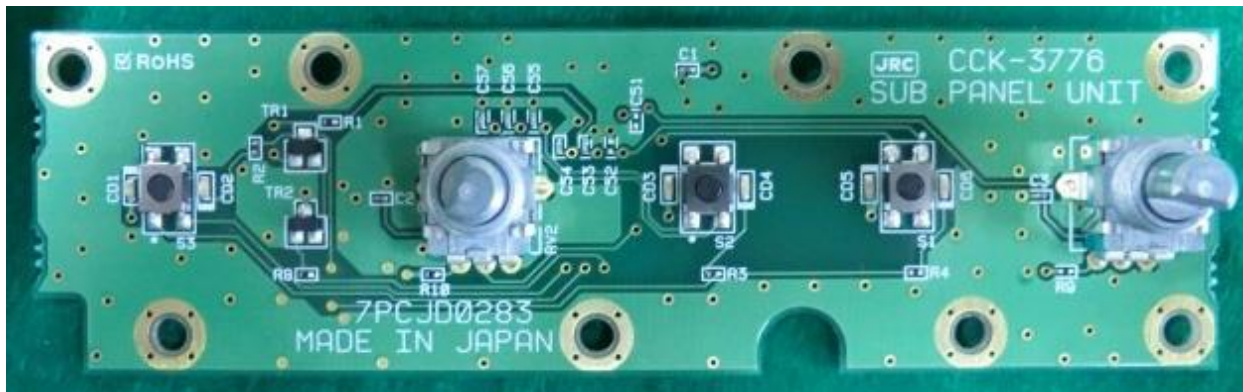

(2) CAH-2425 PA UNIT [NTD-2250 TRANSCEIVER]

(3) CFJ-2425 LPF UNIT [NTD-2250 TRANSCEIVER]

(4) CMN-2250 TRX UNIT [NTD-2250 TRANSCEIVER]

(5) CQD-2419 EXTERNAL UNIT [NTD-2250 TRANSCEIVER]

(6) CMJ-2250 WKR MODEM UNIT [NTD-2250 TRANSCEIVER]

(8) CBG-2416 PA_PS UNIT [NBD-2250 POWER SUPPLY]

(9) CBG-2415 DC/DC UNIT [NBD-2250 POWER SUPPLY]

(10)CBL-2415 FILTER UNIT [NBD-2250 POWER SUPPLY]

(11) CFG-2250 MATCHING UNIT [NFC-2250 ANTENNA TUNER]

(12) CSD-2250 ANT SW UNIT [NFC-2250 ANTENNA TUNER]

(13) CDJ-2250 TUNER CONTROL [NFC-2250 ANTENNA TUNER]

(14) CCK-3775 MAIN PANEL UNIT [NCM-2150 CONTROLLER]

(15) CCK-3776 SUB PANEL UNIT [NCM-2150 CONTROLLER]

(16) CDJ-3775 CONTROL UNIT [NCM-2150 CONTROLLER]