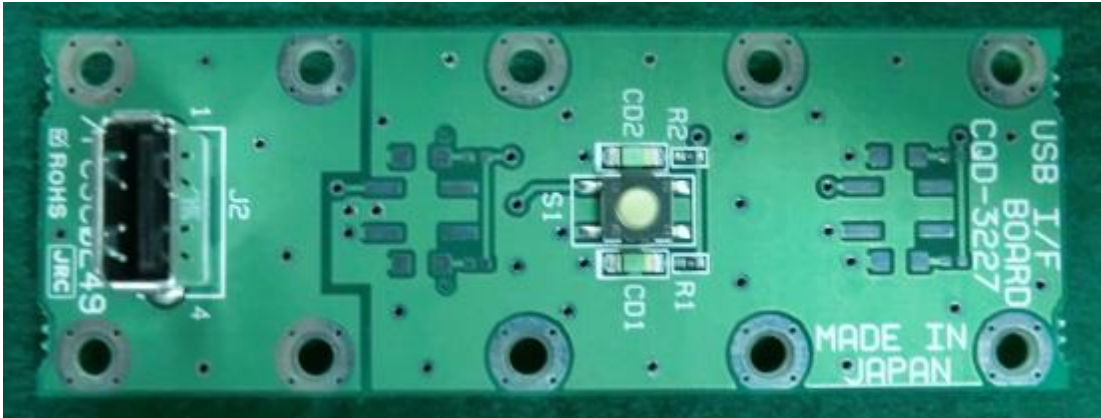

(8) CBG-2416 PA_PS UNIT [NBD-2250 POWER SUPPLY]

(9) CBG-2415 DC/DC UNIT [NBD-2250 POWER SUPPLY]

(10)CBL-2415 FILTER UNIT [NBD-2250 POWER SUPPLY]

(11) CFG-2250 MATCHING UNIT [NFC-2250 ANTENNA TUNER]

(12) CSD-2250 ANT SW UNIT [NFC-2250 ANTENNA TUNER]

(13) CDJ-2250 TUNER CONTROL [NFC-2250 ANTENNA TUNER]

(14) CCK-3775 MAIN PANEL UNIT [NCM-2150 CONTROLLER]

(15) CCK-3776 SUB PANEL UNIT [NCM-2150 CONTROLLER]

(16) CDJ-3775 CONTROL UNIT [NCM-2150 CONTROLLER]

(17) CMV-3775 AF CONT UNIT [NCM-2150 CONTROLLER]

(18) CDC-1346B PROCESS CIRCUIT [NDZ-227 DATA TERMINAL]

(19) CMH-3227 I/F UNIT [NDZ-227 DATA TERMINAL]

(20) CQD--3227 I/F UNIT [NDZ-227 DATA TERMINAL]

(21) CQD--1262 I/F CIRCUIT [NDZ-227 DATA TERMINAL]