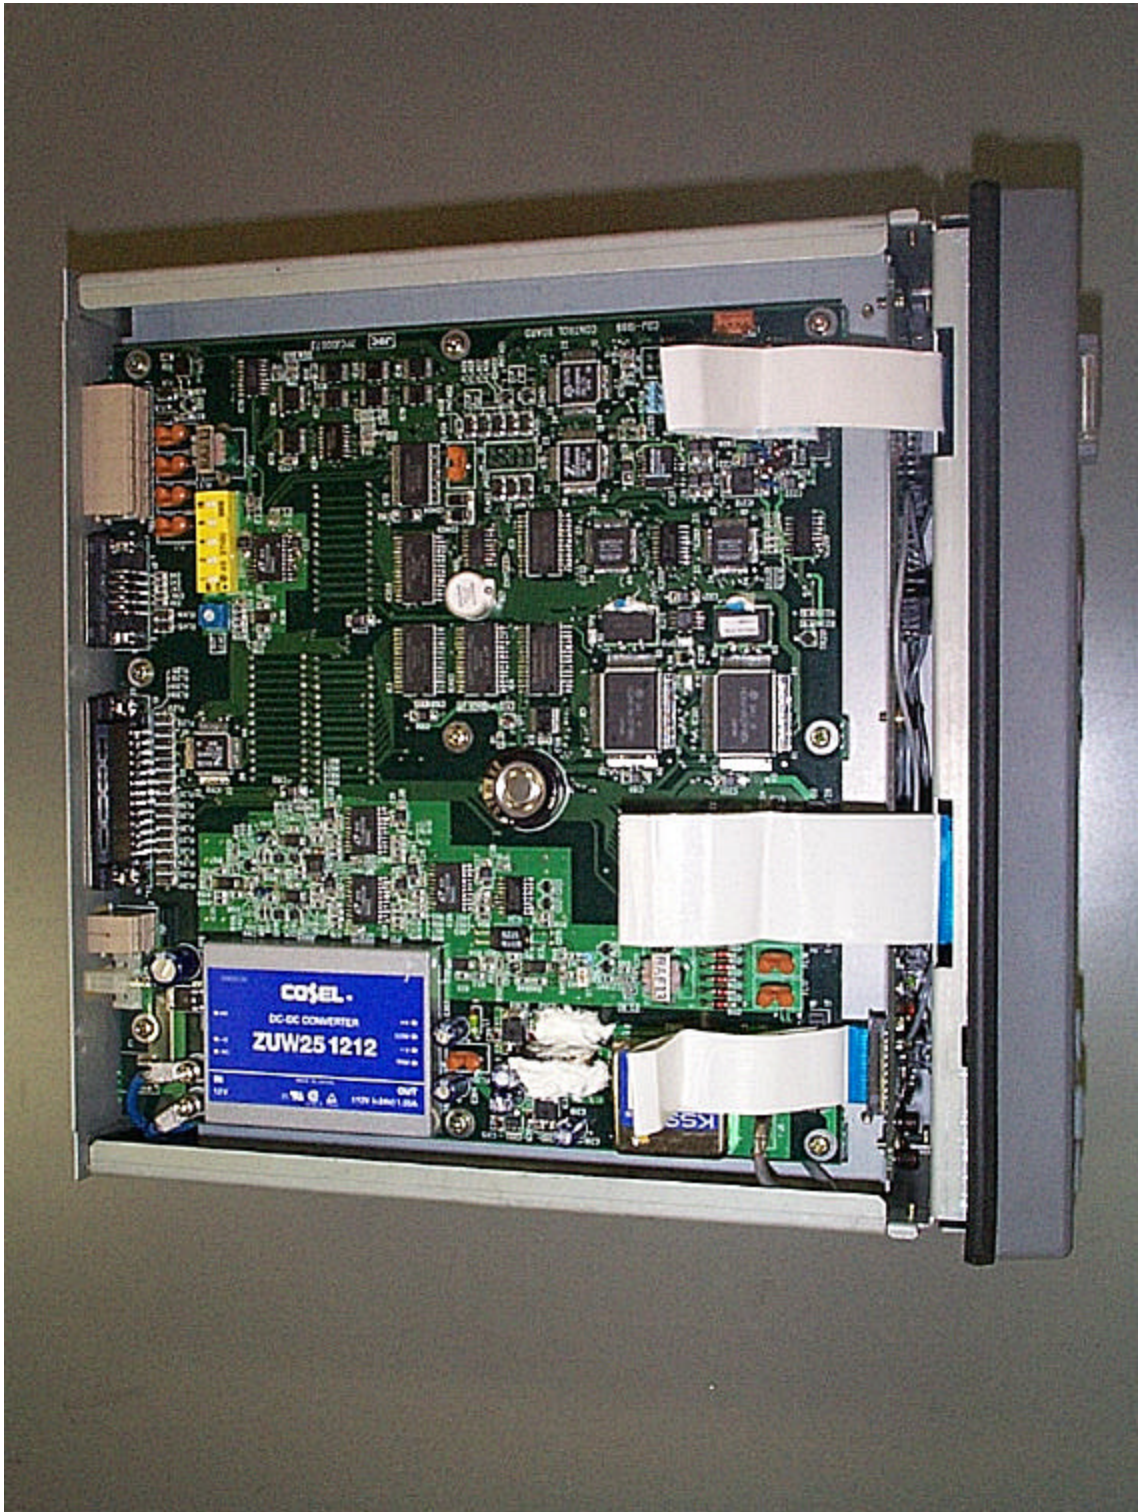

3.3.1 JSB-196GM (1/4)
RADIOTELEPHONE

**3.3.2 JSB-196GM (2/4)
CONTROL UNIT**

3.3.3 JSB-196GM (3/4)
PA UNIT

**3.3.4 JSB-196GM (4/4)
TRX UNIT**

**3.3.5 NFC-196 (1/3)
ANTENNA TUNER**

3.3.6 NFC-196 (2/3)
NAME PLATE

**3.3.7 NFC-196 (3/3)
MATCHING UNIT**

3.3.8 NCT-196 (1/7)
DSC TERMINAL

3.3.9 NCT-196 (2/7)
NAME PLATE

**3.3.10 NCT-196 (3/7)
PANEL BOARD**

3.3.11 NCT-196 (4/7)
MOTHER BOARD

3.3.12 NCT-196 (5/7)
TOP VIEW

3.3.13 NCT-196 (6/7)
W/K RECEIVER

3.3.14 NCT-196 (77)
CONTROL BOARD