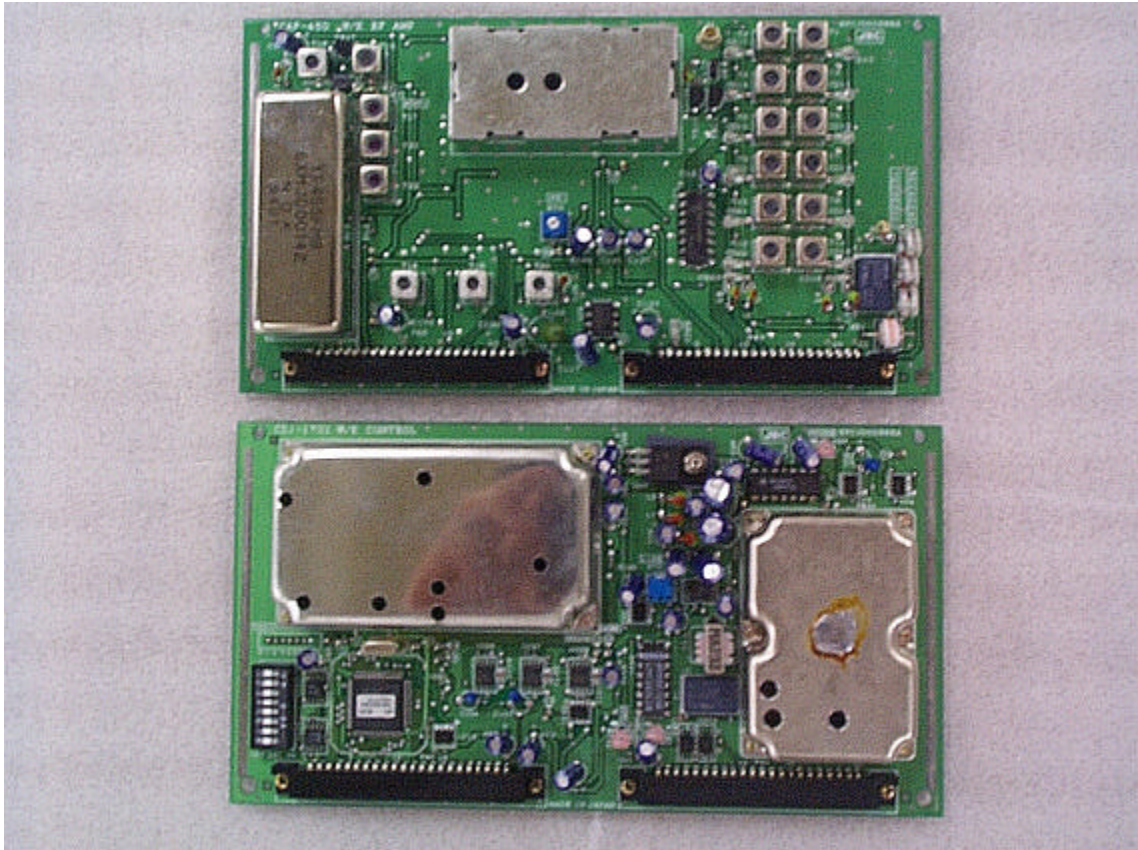

3.3.1 JSB-196GM (1/4)
RADIOTELEPHONE

**3.3.2 JSB-196GM (2/4)
CONTROL UNIT**

3.3.3 JSB-196GM (3/4)
PA UNIT

**3.3.4 JSB-196GM (4/4)
TRX UNIT**

**3.3.5 NFC-196 (1/3)
ANTENNA TUNER**

3.3.6 NFC-196 (2/3)
NAME PLATE

**3.3.7 NFC-196 (3/3)
MATCHING UNIT**

3.3.8 NCT-196 (1/7)
DSC TERMINAL

3.3.9 NCT-196 (2/7)
NAME PLATE

**3.3.10 NCT-196 (3/7)
PANEL BOARD**

3.3.11 NCT-196 (4/7)
MOTHER BOARD

3.3.12 NCT-196 (5/7)
TOP VIEW

3.3.13 NCT-196 (6/7)
W/K RECEIVER

3.3.14 NCT-196 (77)
CONTROL BOARD