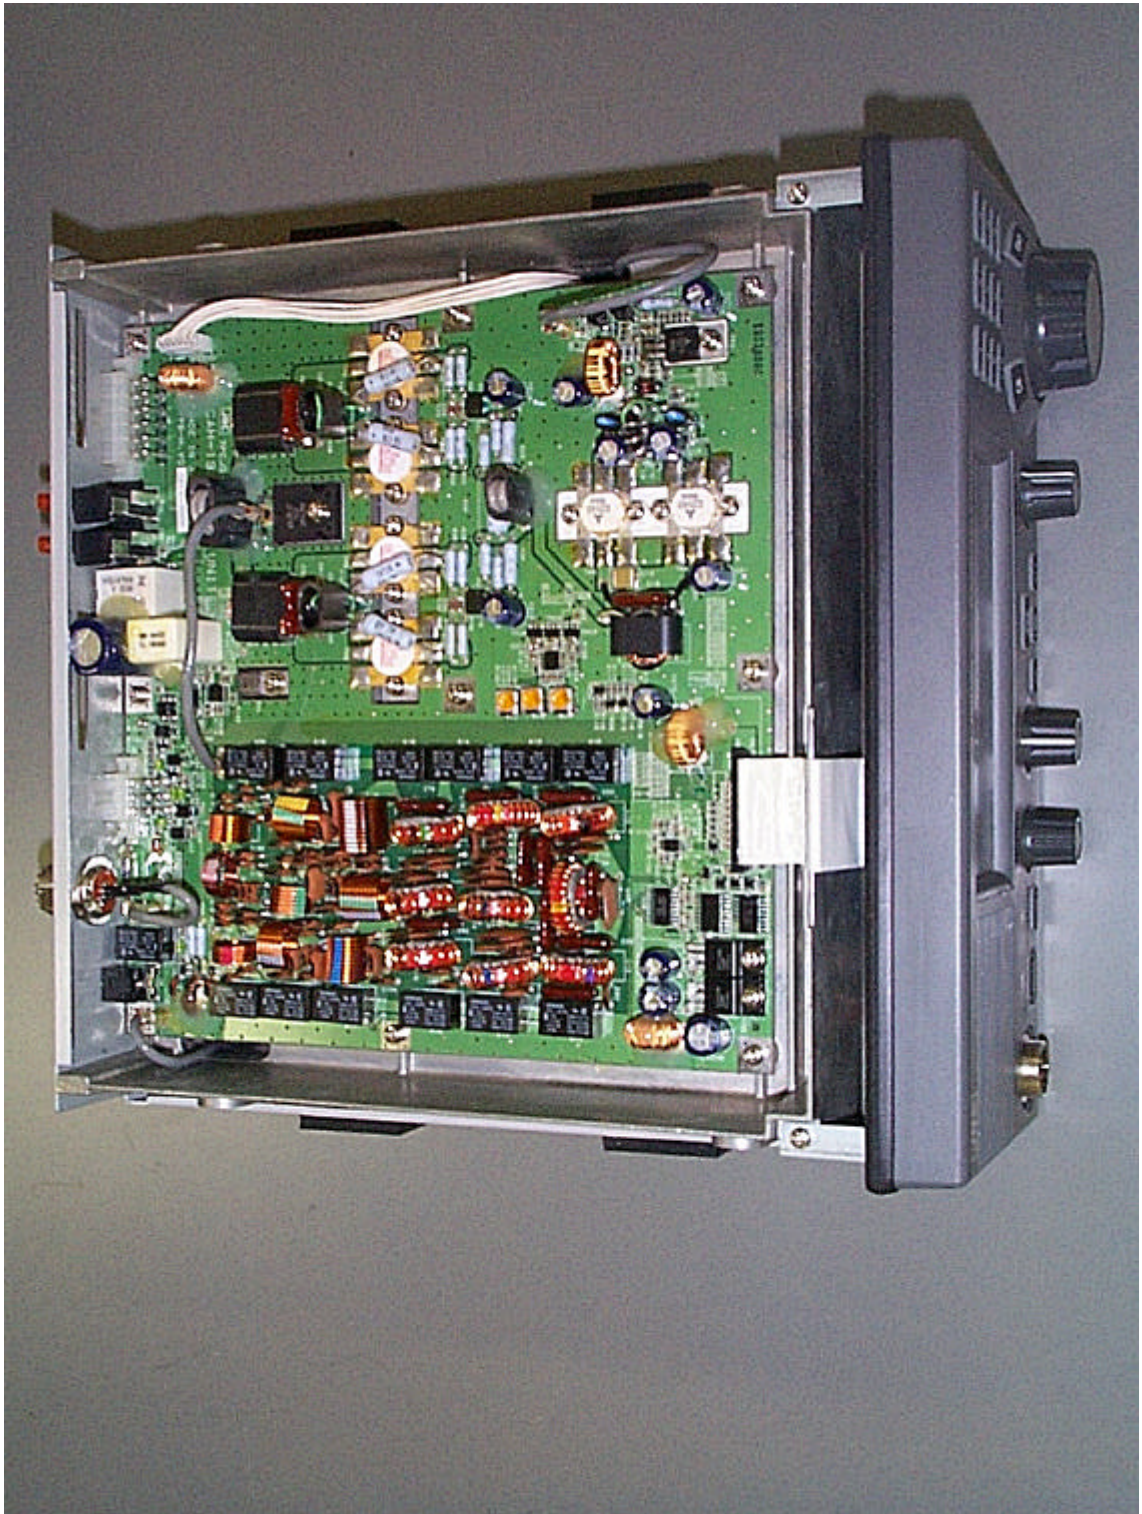

3.3.1 JSB-196GM (1/4)
RADIOTELEPHONE

**3.3.2 JSB-196GM (2/4)
CONTROL UNIT**

3.3.3 JSB-196GM (3/4)
PA UNIT

**3.3.4 JSB-196GM (4/4)
TRX UNIT**

**3.3.5 NFC-196 (1/3)
ANTENNA TUNER**

3.3.6 NFC-196 (2/3)
NAME PLATE

**3.3.7 NFC-196 (3/3)
MATCHING UNIT**

3.3.8 NCT-196 (1/7)
DSC TERMINAL

3.3.9 NCT-196 (2/7)
NAME PLATE

**3.3.10 NCT-196 (3/7)
PANEL BOARD**

3.3.11 NCT-196 (4/7)
MOTHER BOARD

3.3.12 NCT-196 (5/7)
TOP VIEW

3.3.13 NCT-196 (6/7)
W/K RECEIVER

3.3.14 NCT-196 (77)
CONTROL BOARD