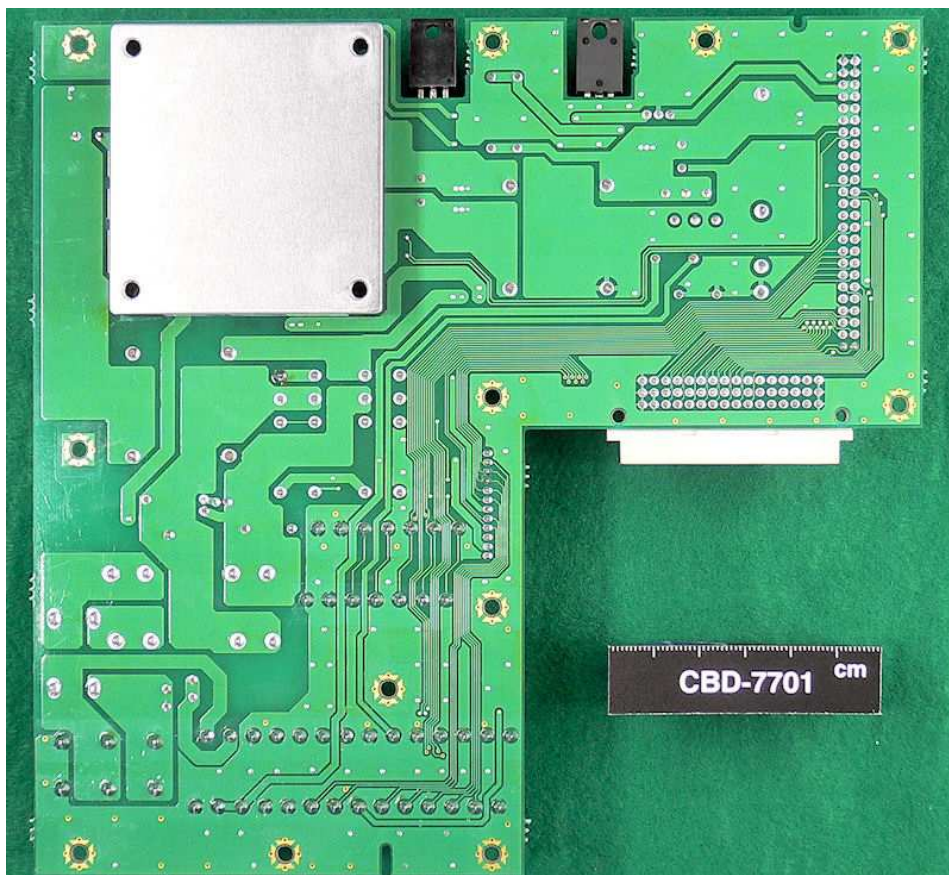

NTE-780D VHF Transceiver – CBD-7701 Terminal board

NTE-780D VHF Transceiver – CDJ-7701D Cont & AF Unit

NTE-780D VHF Transceiver – CMN-7701D TRX Unit

NCM-1770 VHF Controller – CCK-3771 Main Panel Unit

NCM-1770 VHF Controller – CCK-3772 Sub Panel Unit

NCM-1770 VHF Controller – CDJ-3770 Control Unit

NCM-1770 VHF Controller – CMV-3770 AF Cont Unit

NTE-780D VHF Transceiver

NCM-1770 VHF Controller - Front

NCM-1770 VHF Controller - Rear