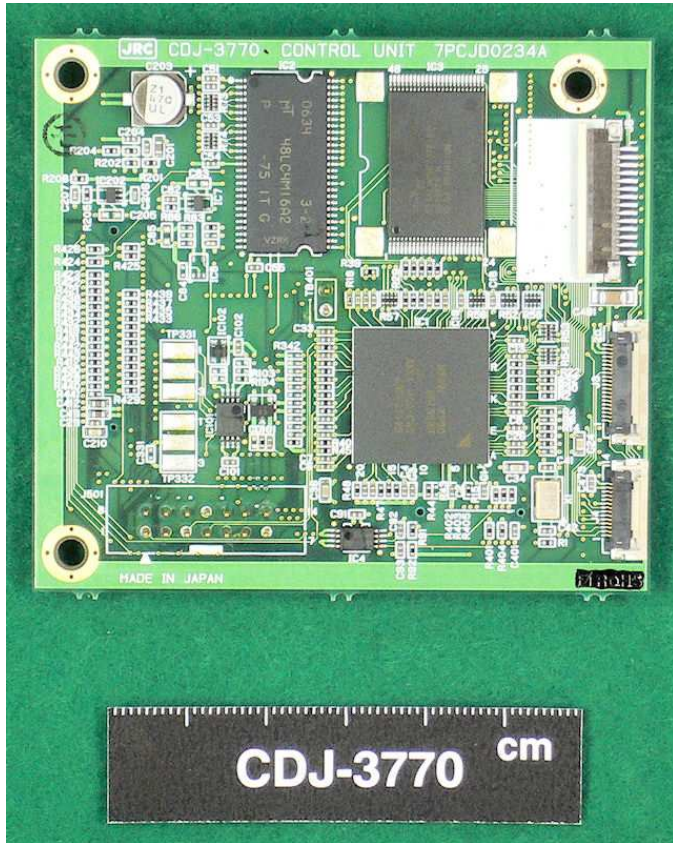

NTE-780D VHF Transceiver – CBD-7701 Terminal board

NTE-780D VHF Transceiver – CDJ-7701D Cont & AF Unit

NTE-780D VHF Transceiver – CMN-7701D TRX Unit

NCM-1770 VHF Controller – CCK-3771 Main Panel Unit

NCM-1770 VHF Controller – CCK-3772 Sub Panel Unit

NCM-1770 VHF Controller – CDJ-3770 Control Unit

NCM-1770 VHF Controller – CMV-3770 AF Cont Unit

NTE-780D VHF Transceiver

NCM-1770 VHF Controller - Front

NCM-1770 VHF Controller - Rear