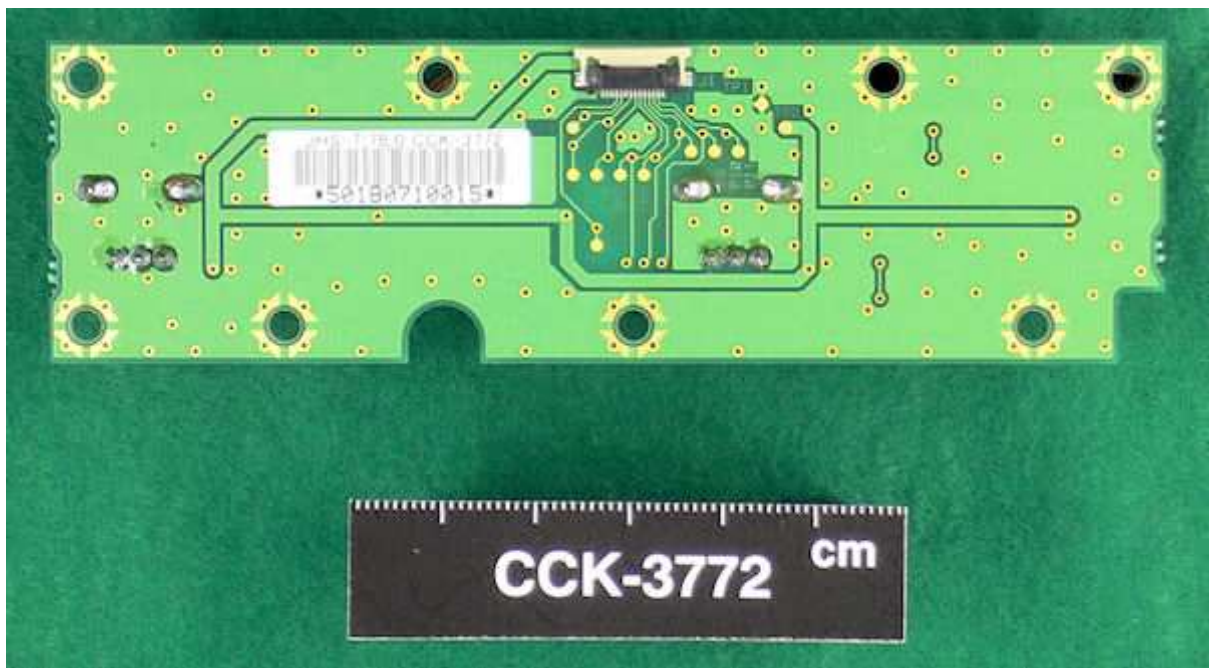

NTE-780D VHF Transceiver – CBD-7701 Terminal board

NTE-780D VHF Transceiver – CDJ-7701D Cont & AF Unit

NTE-780D VHF Transceiver – CMN-7701D TRX Unit

NCM-1770 VHF Controller – CCK-3771 Main Panel Unit

NCM-1770 VHF Controller – CCK-3772 Sub Panel Unit

NCM-1770 VHF Controller – CDJ-3770 Control Unit

NCM-1770 VHF Controller – CMV-3770 AF Cont Unit

NTE-780D VHF Transceiver

NCM-1770 VHF Controller - Front

NCM-1770 VHF Controller - Rear