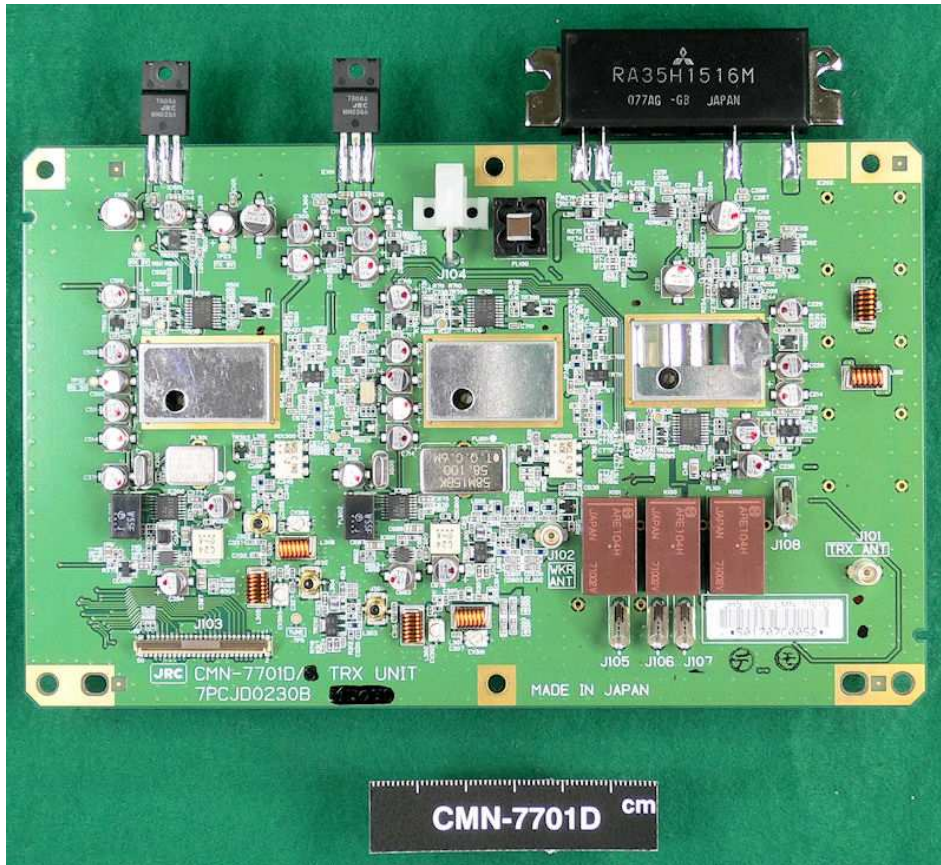

NTE-780D VHF Transceiver – CBD-7701 Terminal board

NTE-780D VHF Transceiver – CDJ-7701D Cont & AF Unit

NTE-780D VHF Transceiver – CMN-7701D TRX Unit

NCM-1770 VHF Controller – CCK-3771 Main Panel Unit

NCM-1770 VHF Controller – CCK-3772 Sub Panel Unit

NCM-1770 VHF Controller – CDJ-3770 Control Unit

NCM-1770 VHF Controller – CMV-3770 AF Cont Unit

NTE-780D VHF Transceiver

NCM-1770 VHF Controller - Front

NCM-1770 VHF Controller - Rear