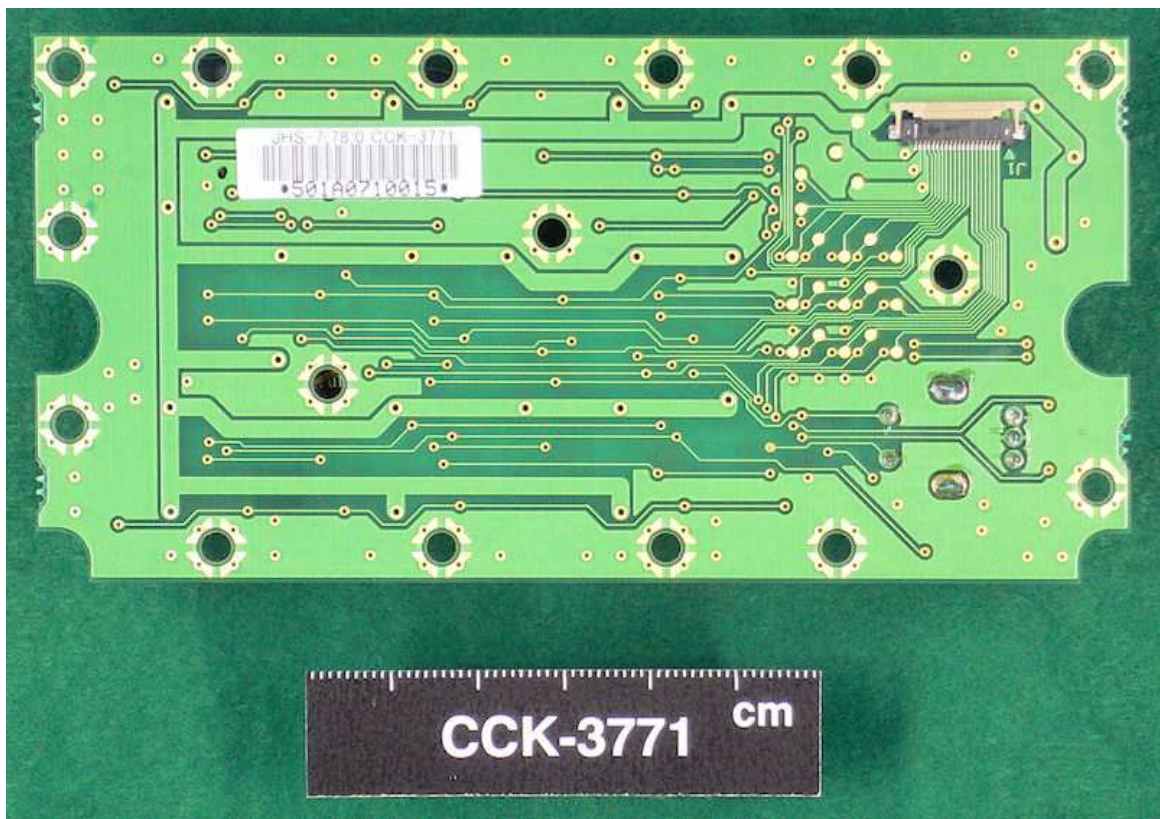

NTE-780D VHF Transceiver – CBD-7701 Terminal board

NTE-780D VHF Transceiver – CDJ-7701D Cont & AF Unit

NTE-780D VHF Transceiver – CMN-7701D TRX Unit

NCM-1770 VHF Controller – CCK-3771 Main Panel Unit

NCM-1770 VHF Controller – CCK-3772 Sub Panel Unit

NCM-1770 VHF Controller – CDJ-3770 Control Unit

NCM-1770 VHF Controller – CMV-3770 AF Cont Unit

NTE-780D VHF Transceiver

NCM-1770 VHF Controller - Front

NCM-1770 VHF Controller - Rear