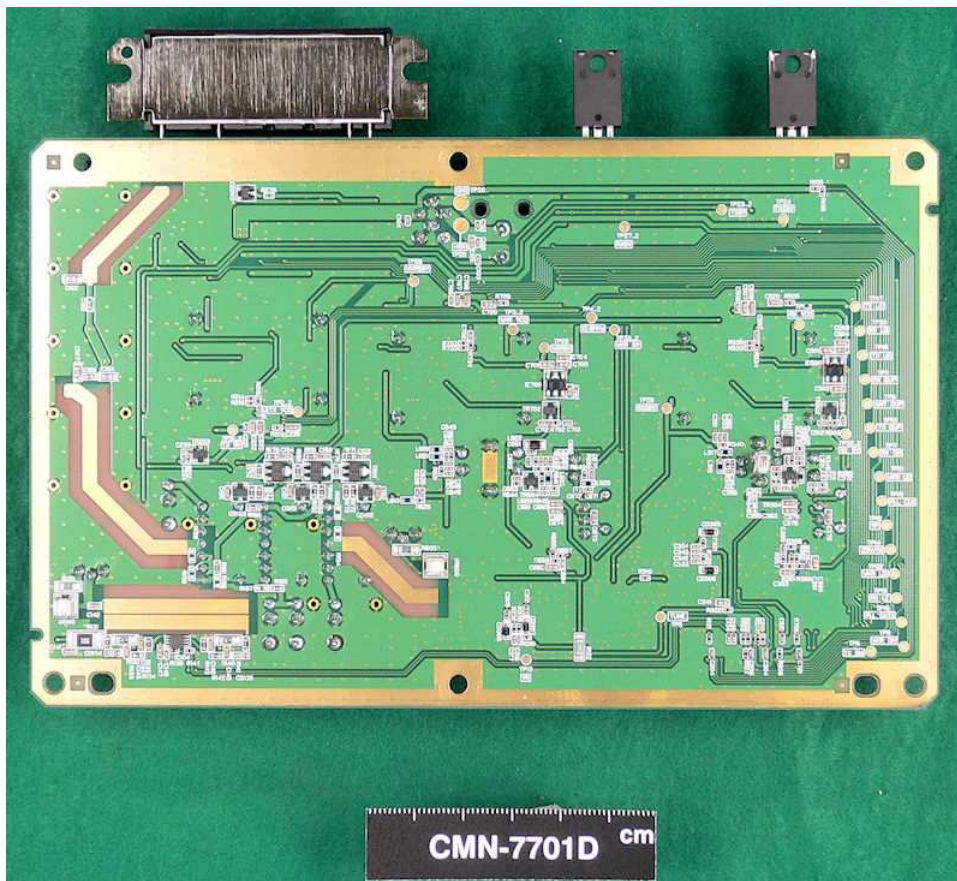

NTE-780D VHF Transceiver – CBD-7701 Terminal board

NTE-780D VHF Transceiver – CDJ-7701D Cont & AF Unit

NTE-780D VHF Transceiver – CMN-7701D TRX Unit

NCM-1770 VHF Controller – CCK-3771 Main Panel Unit

NCM-1770 VHF Controller – CCK-3772 Sub Panel Unit

NCM-1770 VHF Controller – CDJ-3770 Control Unit

NCM-1770 VHF Controller – CMV-3770 AF Cont Unit

NTE-780D VHF Transceiver

NCM-1770 VHF Controller - Front

NCM-1770 VHF Controller - Rear