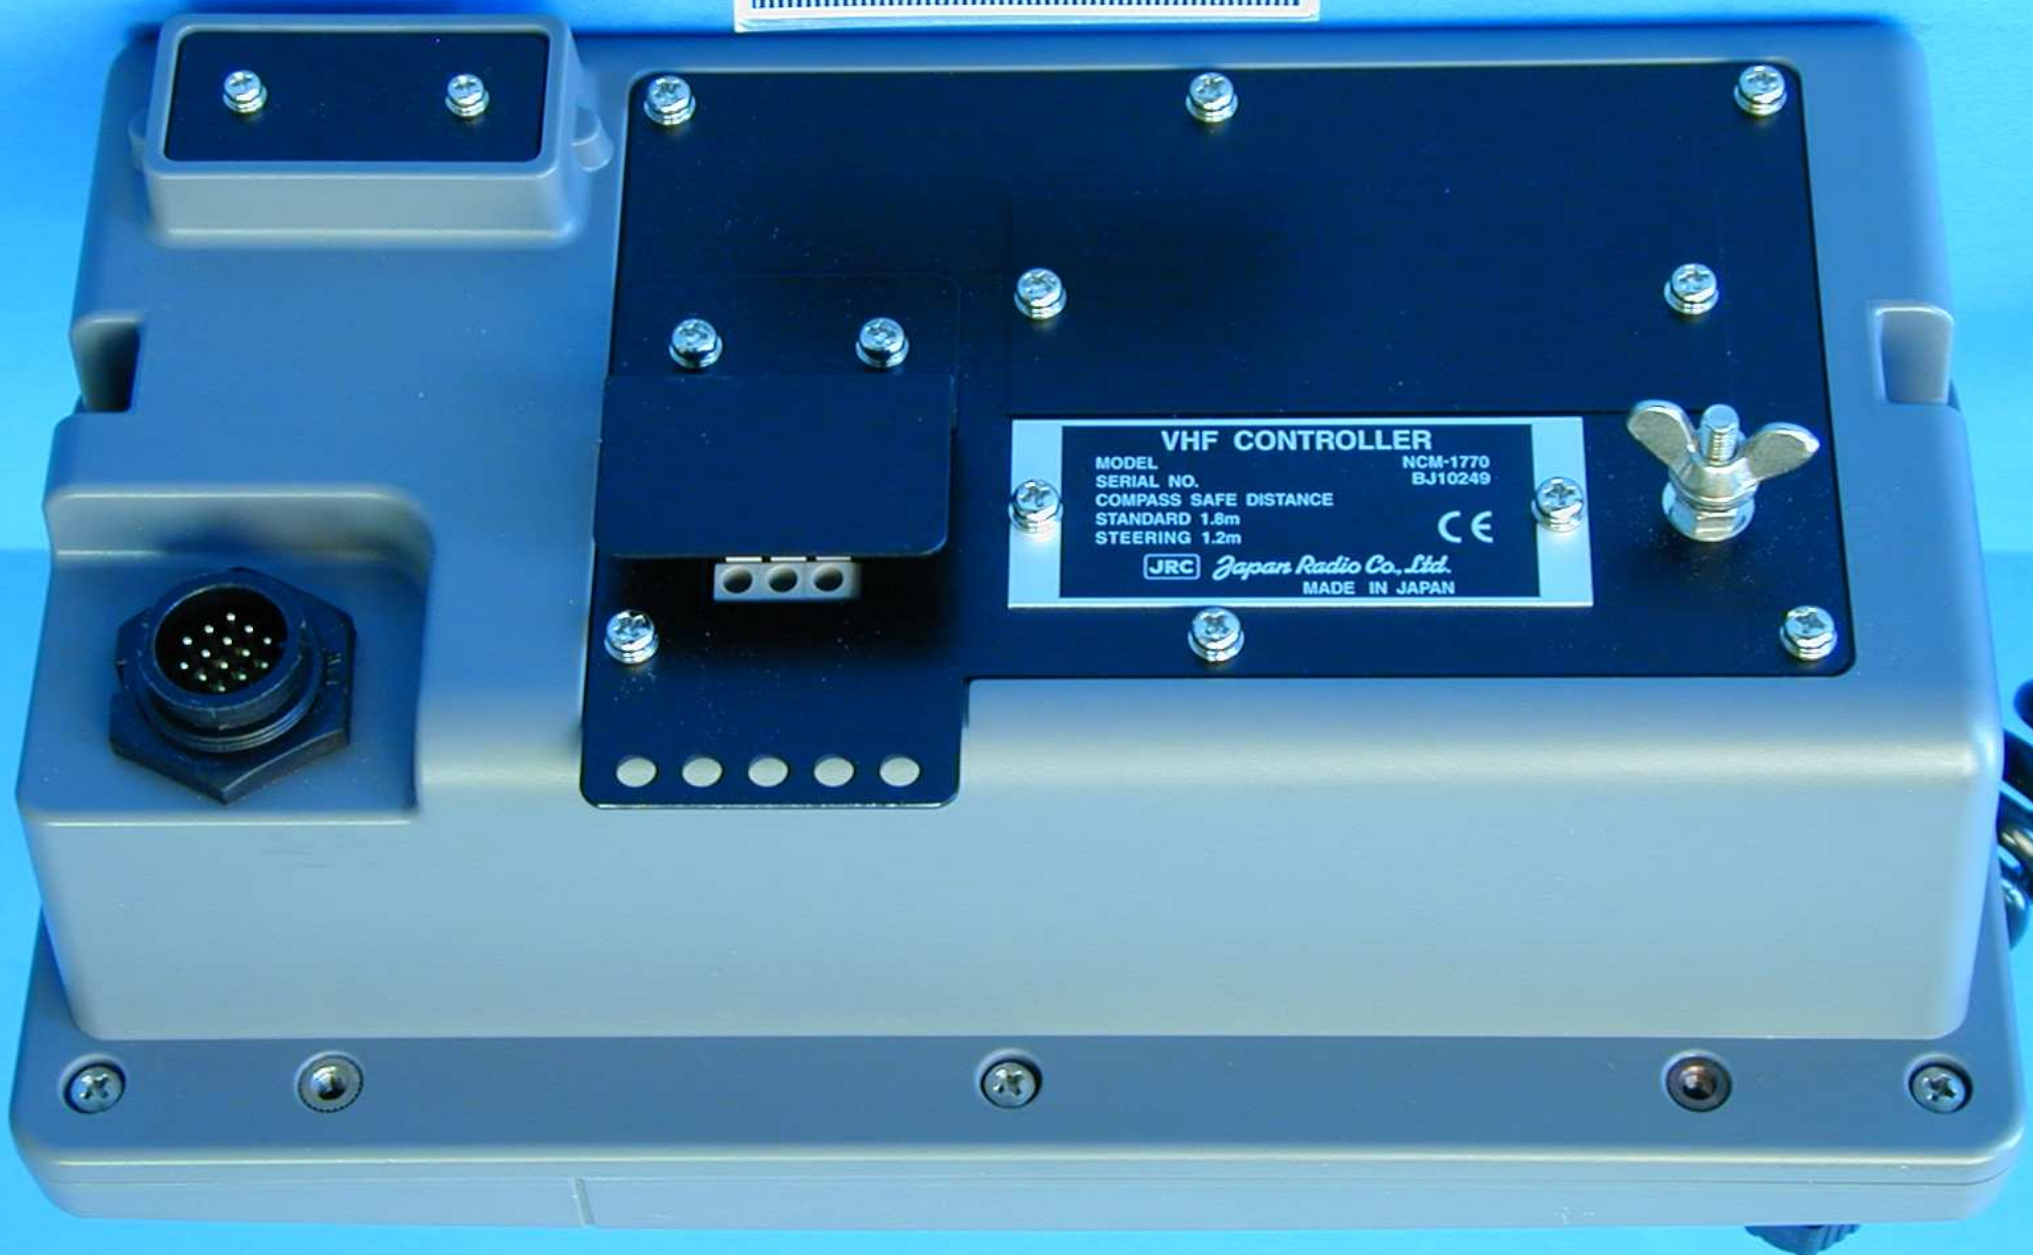

Equipment for testing to destruction
for Governmental Test Purposes
www.mitsubishielectric.com

Model No. 1000
Power Rating 1000W
Voltage 100V
Frequency 50/60Hz
Current 10A
Power Factor 0.8
Efficiency 0.8
Protection Class II
Safety Class II
EMC Class B
RoHS Compliant
Made in Japan

NCM-1770 VHF CONTROLLER

PUSH ENT

ALM

CENTIMETRES

VHF CONTROLLER
MODEL NCM-1770
SERIAL NO. BJ10249
COMPASS SAFE DISTANCE
STANDARD 1.8m
STEERING 1.2m
CE
JRC Japan Radio Co., Ltd.
MADE IN JAPAN

CENTIMETRES

CENTIMETRES