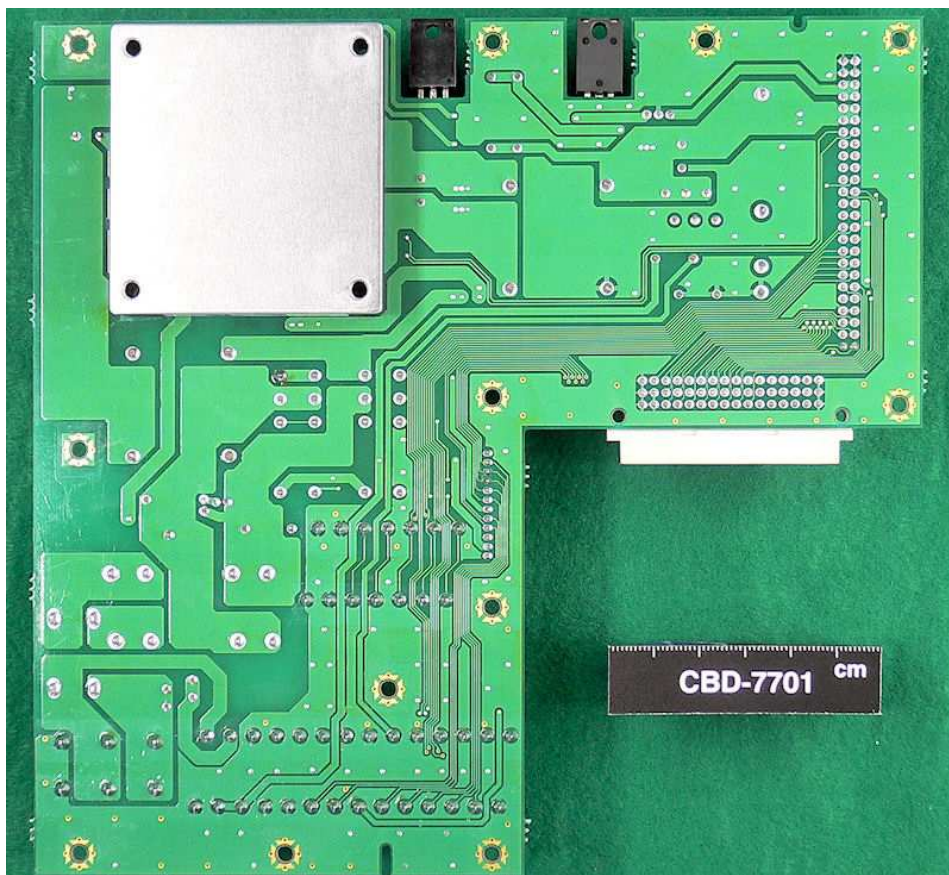

NTE-770S VHF Transceiver – CBD-7701 Terminal board

NTE-770S VHF Transceiver – CDJ-7701S Cont & AF Unit

NTE-770S VHF Transceiver – CMN-7701S TRX Unit

NCM-1770 VHF Controller – CCK-3771 Main Panel Unit

NCM-1770 VHF Controller – CCK-3772 Sub Panel Unit

NCM-1770 VHF Controller – CDJ-3770 Control Unit

NCM-1770 VHF Controller – CMV-3770 AF Cont Unit

NTE-770S VHF Transceiver

NCM-1770 VHF Controller – Front

NCM-1770 VHF Controller – Rear