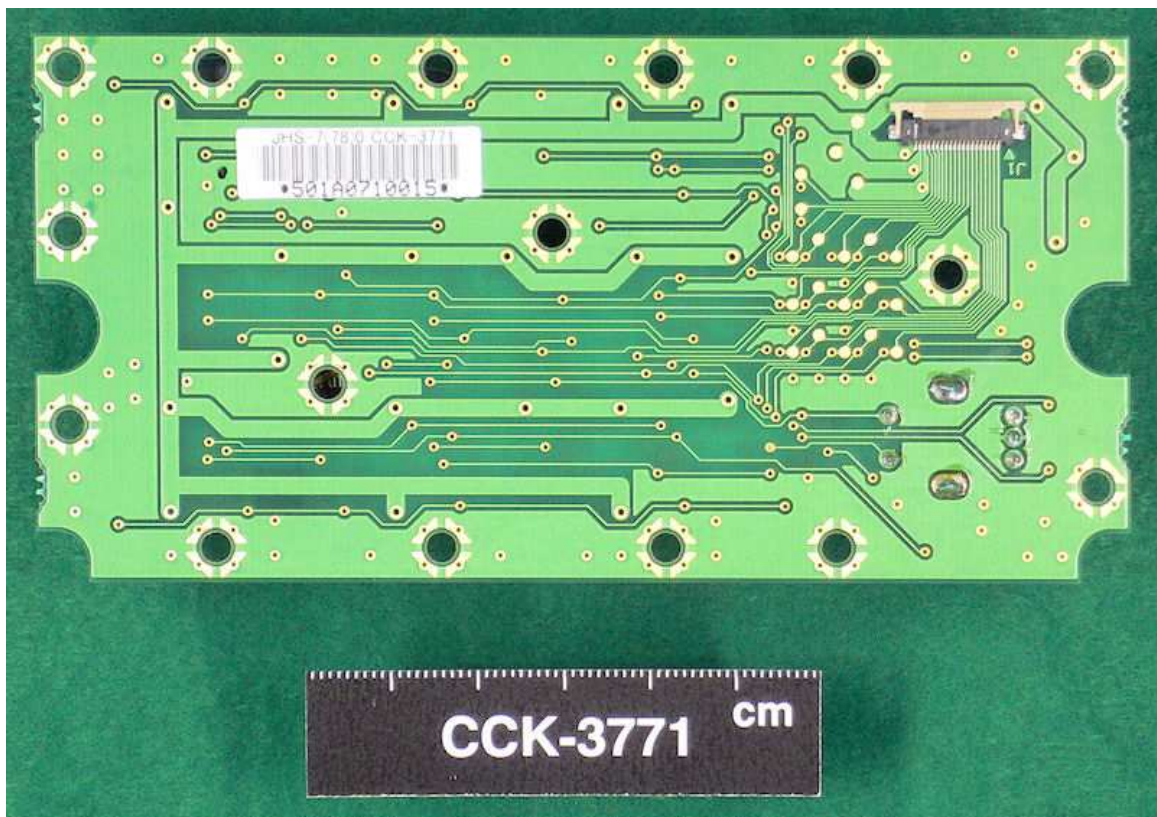

NTE-770S VHF Transceiver – CBD-7701 Terminal board

NTE-770S VHF Transceiver – CDJ-7701S Cont & AF Unit

NTE-770S VHF Transceiver – CMN-7701S TRX Unit

NCM-1770 VHF Controller – CCK-3771 Main Panel Unit

NCM-1770 VHF Controller – CCK-3772 Sub Panel Unit

NCM-1770 VHF Controller – CDJ-3770 Control Unit

NCM-1770 VHF Controller – CMV-3770 AF Cont Unit

NTE-770S VHF Transceiver

NCM-1770 VHF Controller – Front

NCM-1770 VHF Controller – Rear