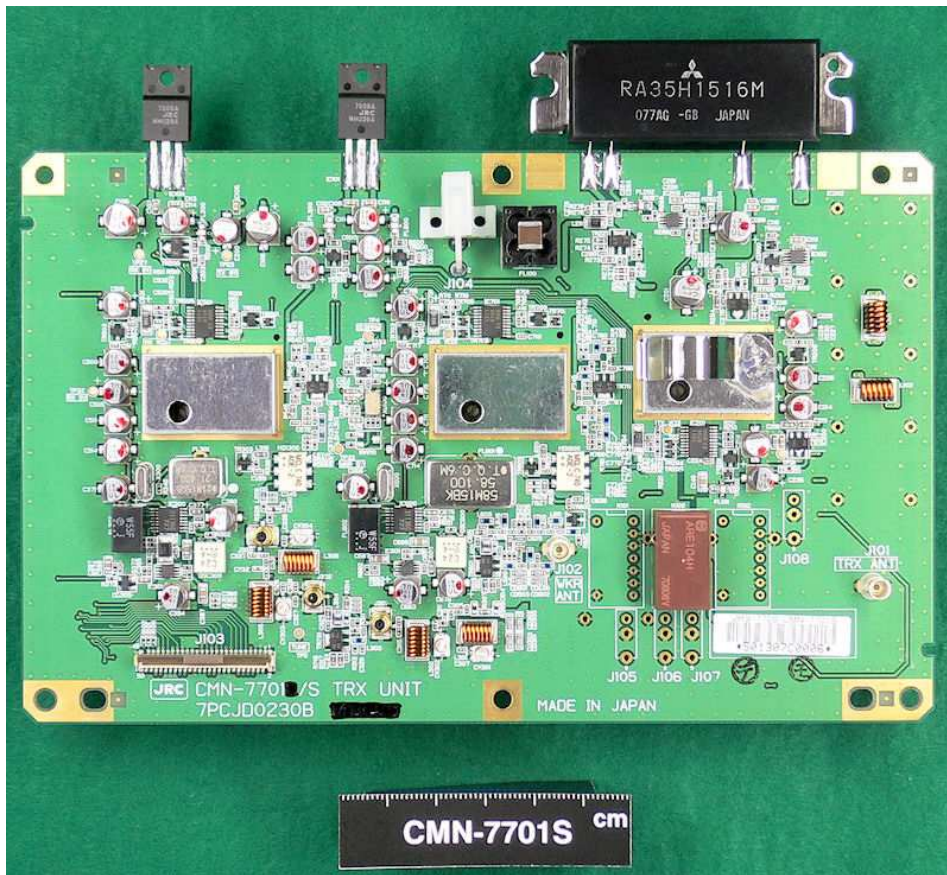

NTE-770S VHF Transceiver – CBD-7701 Terminal board

NTE-770S VHF Transceiver – CDJ-7701S Cont & AF Unit

NTE-770S VHF Transceiver – CMN-7701S TRX Unit

NCM-1770 VHF Controller – CCK-3771 Main Panel Unit

NCM-1770 VHF Controller – CCK-3772 Sub Panel Unit

NCM-1770 VHF Controller – CDJ-3770 Control Unit

NCM-1770 VHF Controller – CMV-3770 AF Cont Unit

NTE-770S VHF Transceiver

NCM-1770 VHF Controller – Front

NCM-1770 VHF Controller – Rear