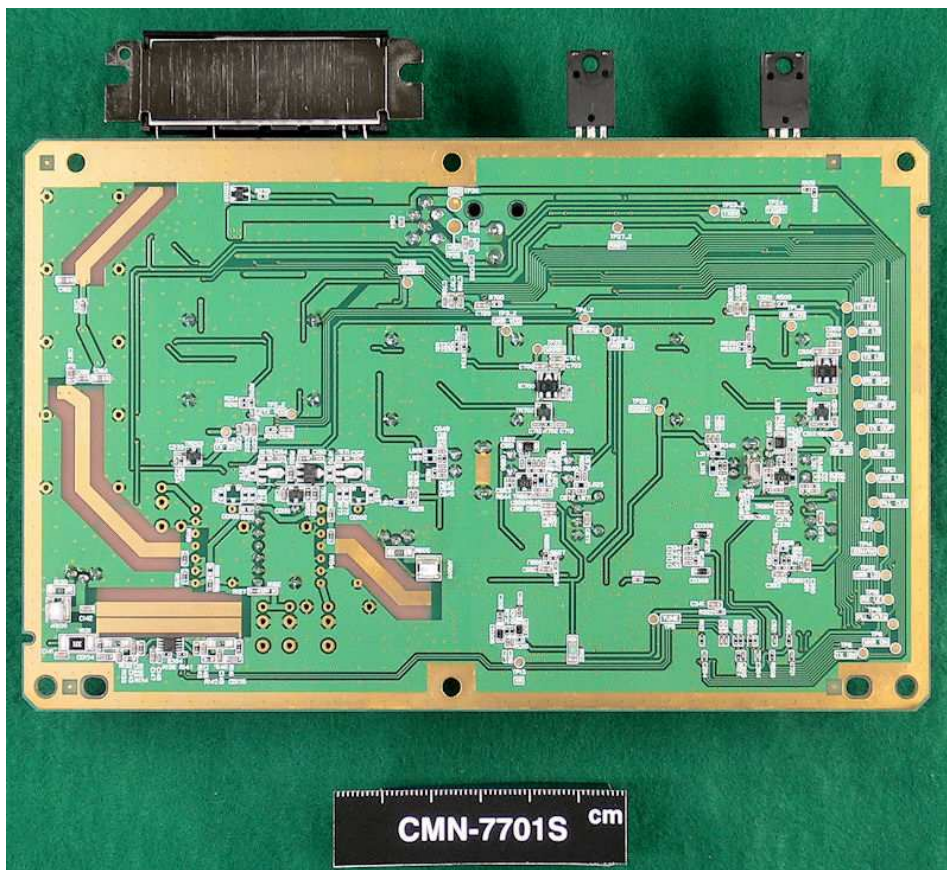

NTE-770S VHF Transceiver – CBD-7701 Terminal board

NTE-770S VHF Transceiver – CDJ-7701S Cont & AF Unit

NTE-770S VHF Transceiver – CMN-7701S TRX Unit

NCM-1770 VHF Controller – CCK-3771 Main Panel Unit

NCM-1770 VHF Controller – CCK-3772 Sub Panel Unit

NCM-1770 VHF Controller – CDJ-3770 Control Unit

NCM-1770 VHF Controller – CMV-3770 AF Cont Unit

NTE-770S VHF Transceiver

NCM-1770 VHF Controller – Front

NCM-1770 VHF Controller – Rear