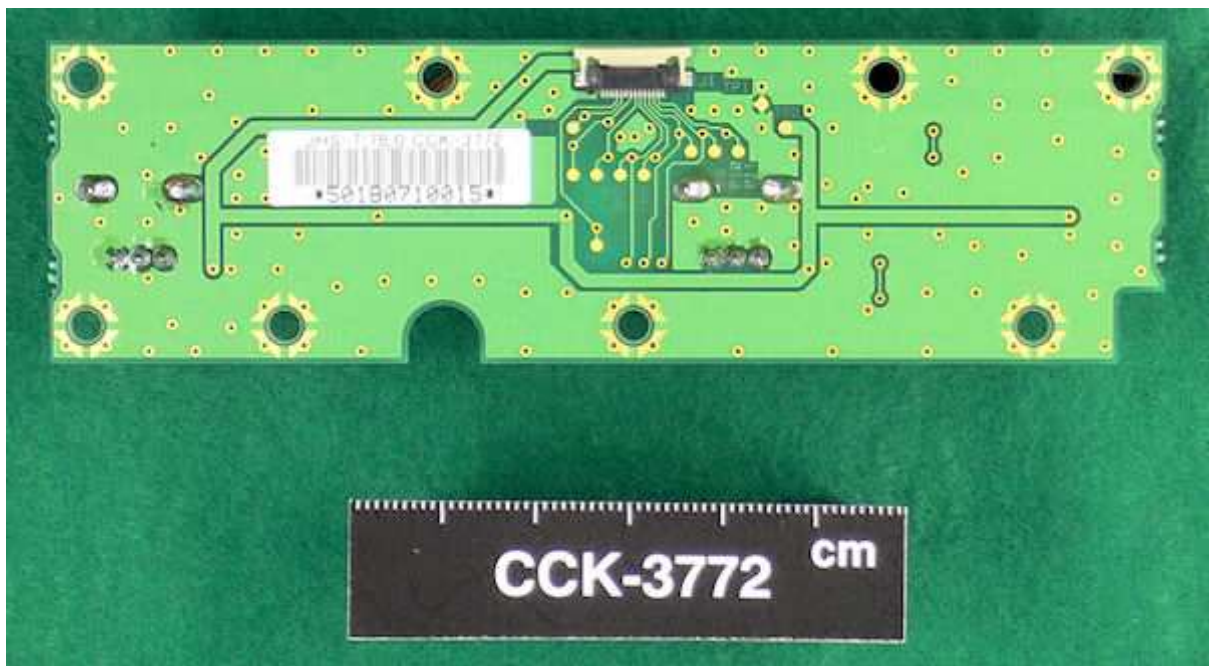

NTE-770S VHF Transceiver – CBD-7701 Terminal board

NTE-770S VHF Transceiver – CDJ-7701S Cont & AF Unit

NTE-770S VHF Transceiver – CMN-7701S TRX Unit

NCM-1770 VHF Controller – CCK-3771 Main Panel Unit

NCM-1770 VHF Controller – CCK-3772 Sub Panel Unit

NCM-1770 VHF Controller – CDJ-3770 Control Unit

NCM-1770 VHF Controller – CMV-3770 AF Cont Unit

NTE-770S VHF Transceiver

NCM-1770 VHF Controller – Front

NCM-1770 VHF Controller – Rear