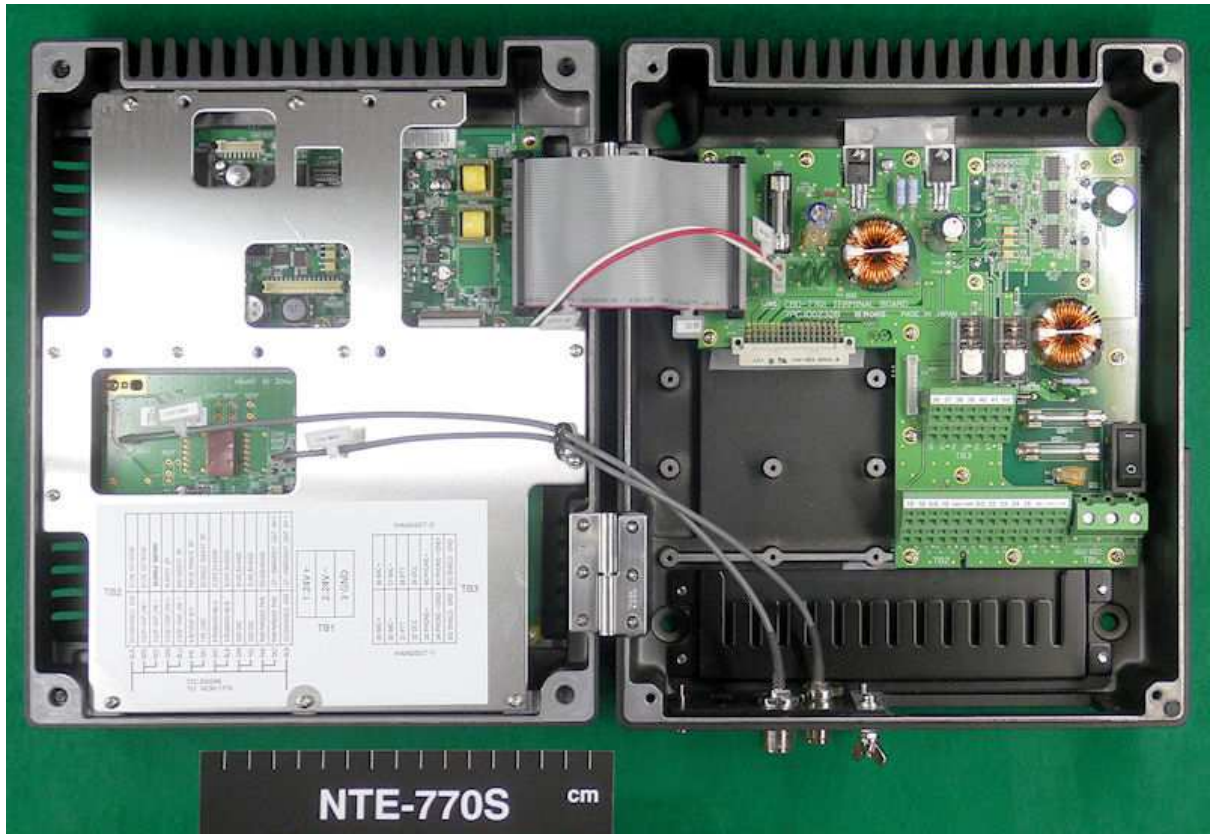

NTE-770S VHF Transceiver – CBD-7701 Terminal board

NTE-770S VHF Transceiver – CDJ-7701S Cont & AF Unit

NTE-770S VHF Transceiver – CMN-7701S TRX Unit

NCM-1770 VHF Controller – CCK-3771 Main Panel Unit

NCM-1770 VHF Controller – CCK-3772 Sub Panel Unit

NCM-1770 VHF Controller – CDJ-3770 Control Unit

NCM-1770 VHF Controller – CMV-3770 AF Cont Unit

NTE-770S VHF Transceiver

NCM-1770 VHF Controller – Front

NCM-1770 VHF Controller – Rear