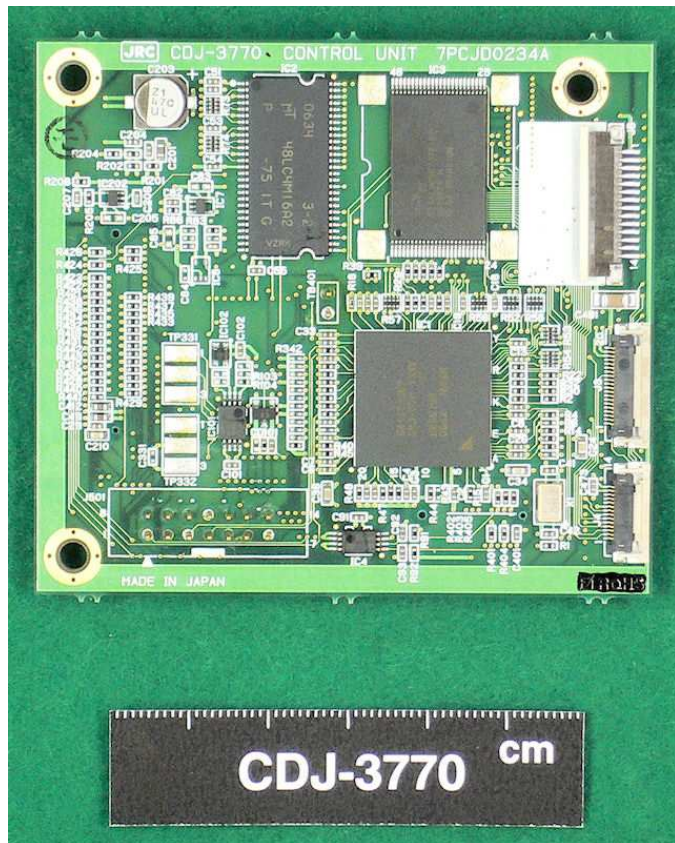

NTE-770S VHF Transceiver – CBD-7701 Terminal board

NTE-770S VHF Transceiver – CDJ-7701S Cont & AF Unit

NTE-770S VHF Transceiver – CMN-7701S TRX Unit

NCM-1770 VHF Controller – CCK-3771 Main Panel Unit

NCM-1770 VHF Controller – CCK-3772 Sub Panel Unit

NCM-1770 VHF Controller – CDJ-3770 Control Unit

NCM-1770 VHF Controller – CMV-3770 AF Cont Unit

NTE-770S VHF Transceiver

NCM-1770 VHF Controller – Front

NCM-1770 VHF Controller – Rear