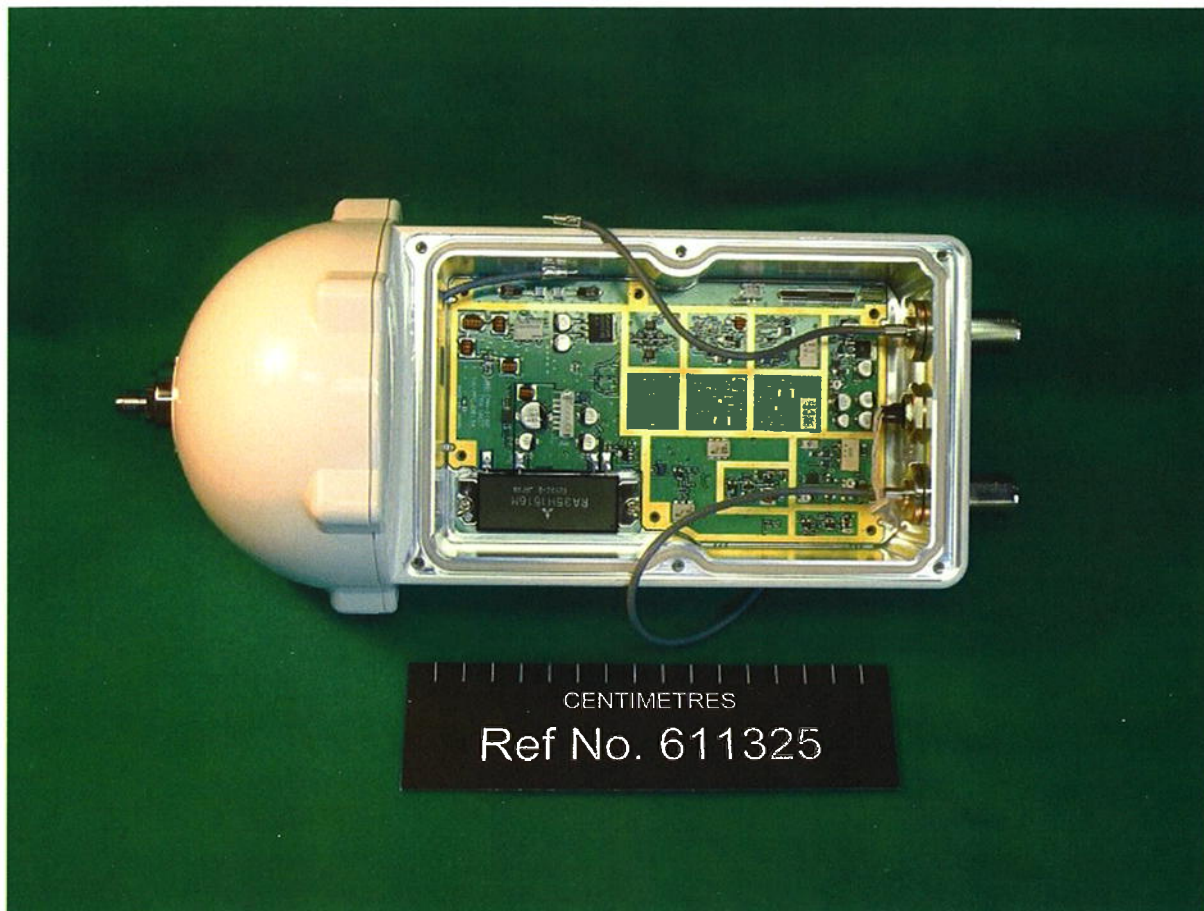

PHOTOGRAPHS

NTE-182 Transponder with Antenna – Front View

PHOTOGRAPHS (continued)

NTE-182 Transponder – Internal View 1

PHOTOGRAPHS (continued)

NTE-182 Transponder – Internal View 2

PHOTOGRAPHS (continued)

NTE-182 Transponder – Label View

PHOTOGRAPHS (continued)

NQD-4382 Junction Box – Front View

PHOTOGRAPHS (continued)

NQD-4382 Junction Box – Internal View

PHOTOGRAPHS (continued)

NQD-4382 Junction Box – Label View

PHOTOGRAPHS (continued)

NQE-3182 Connection Box – Front View

PHOTOGRAPHS (continued)

NQE-3182 Connection Box – Internal View

PHOTOGRAPHS (continued)

NQE-3182 Connection Box – Label View

PHOTOGRAPHS (continued)

NCM-779 AIS Controller – Front View

PHOTOGRAPHS (continued)