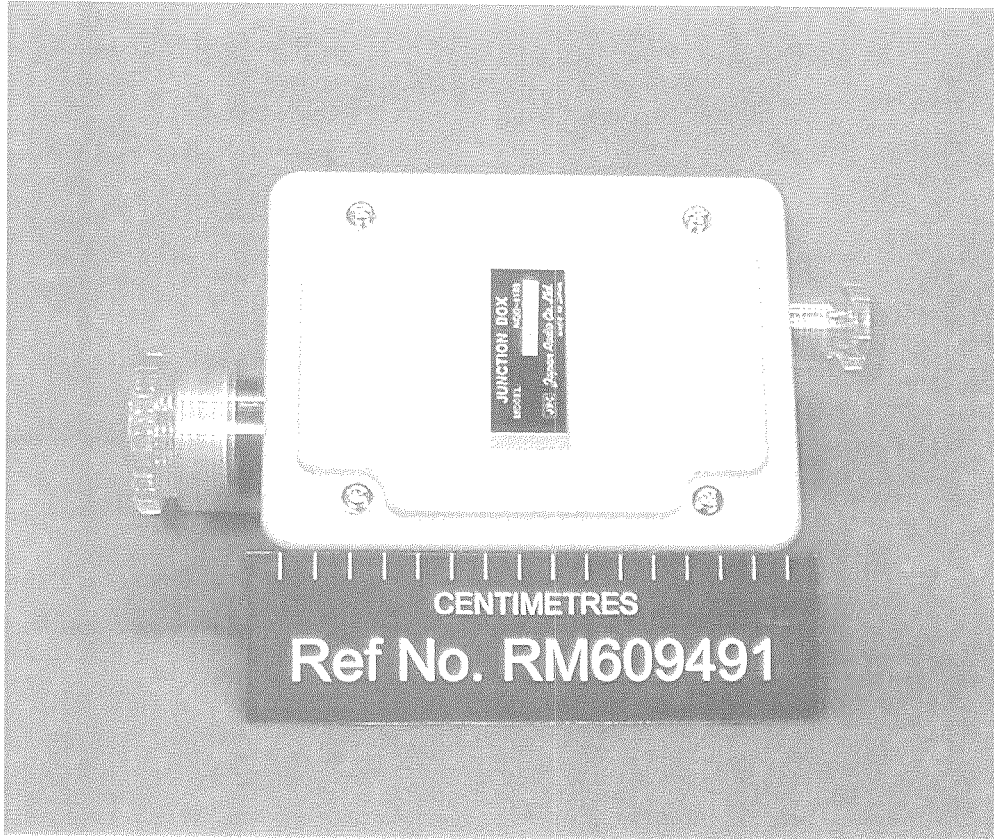

PHOTOGRAPHS (continued)

NCM-722 AIS Controller – Label View

PHOTOGRAPHS (continued)

NCM-722 AIS Controller – Front View

PHOTOGRAPHS (continued)

NOD-4190 Junction Box – Front View

PHOTOGRAPHS (continued)

NTE-180 Transponder – Label View