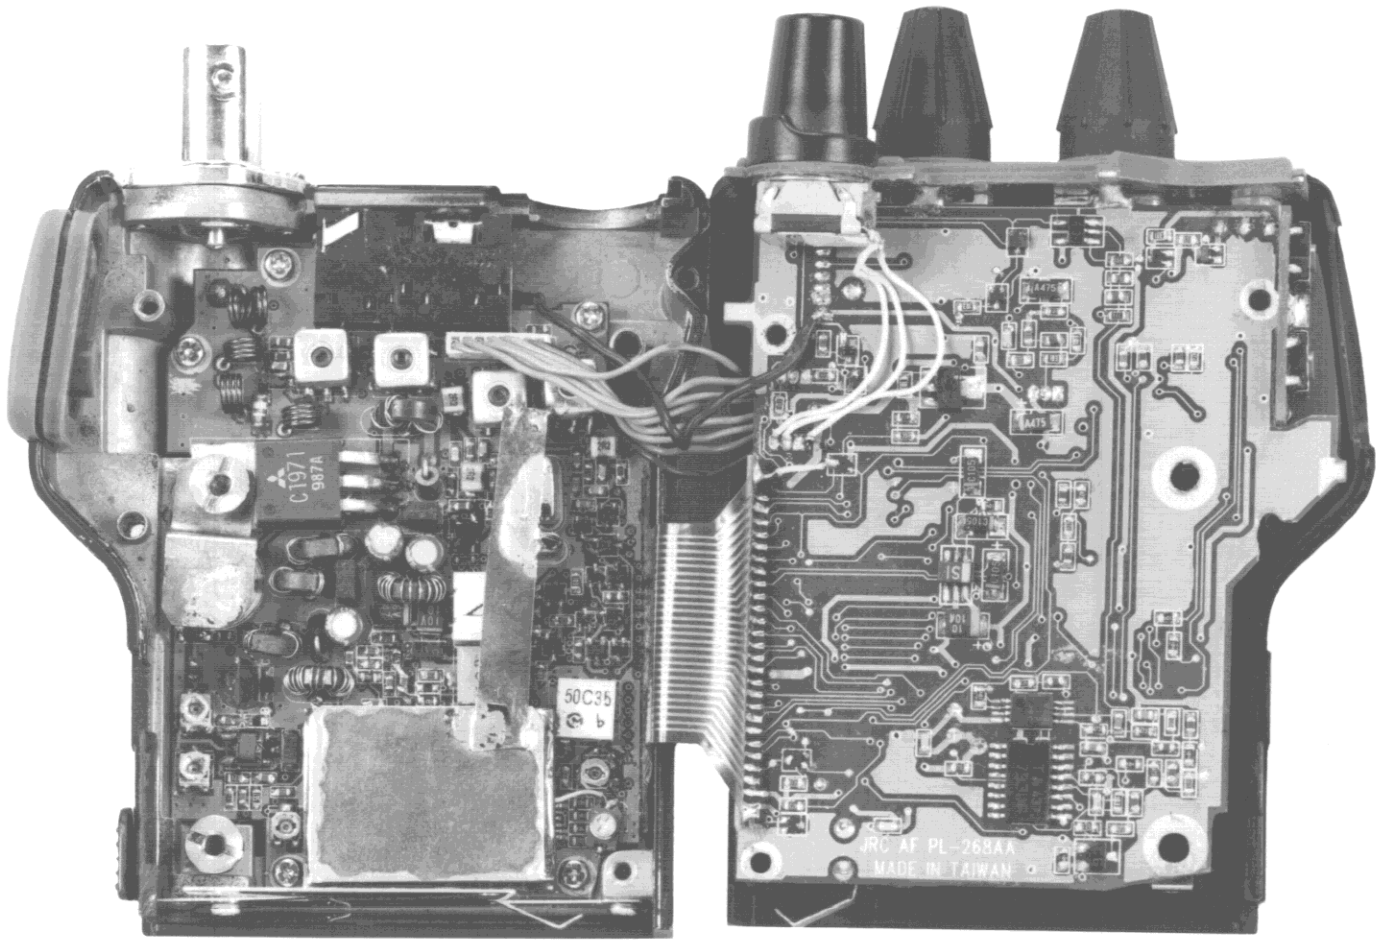

5

4

4

Handwritten text on a white label, mirrored across the center of the device. The text is difficult to read but appears to be a list of items or a checklist.

R.S.T.
N03609M
80.05W

C1971
987A

50C35
b

JRC AF PL-268AA
MADE IN TAIWAN