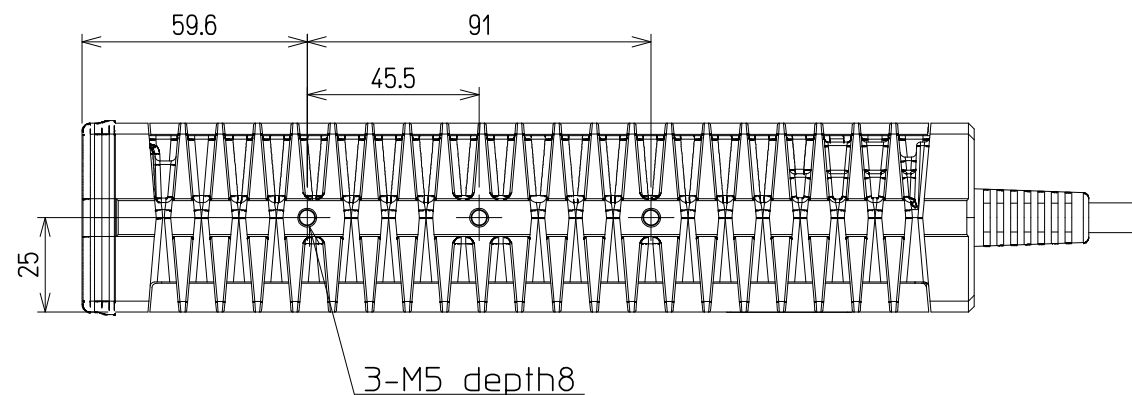

OUTLINE DIMENSIONS		PERMISSIBLE DIMENSIONAL DEVIATIONS
OVER	TO	
0	30	±1
30	120	±1.5
120	400	±2.5
400	1000	±4

Color Background :White Character:black, yellow(PANTONE 124C)

Color Background :White Character:black

Color Background :Silver Character:black

APPLY TO THE RoHS INSTRUCTION

APPROVED M.Ikeda	DATE 9 JAN '09	TITLE Remote Type MOBILE RADIO SoNY Outline Drawing	SHEET NO. 1/1
	SCALE 1:2		
CHECKED T.Kura	DESIGNED T.Hirasawa	DRAWING NO. A3	
JRC Japan Radio Co., Ltd.		SCJHM5034	