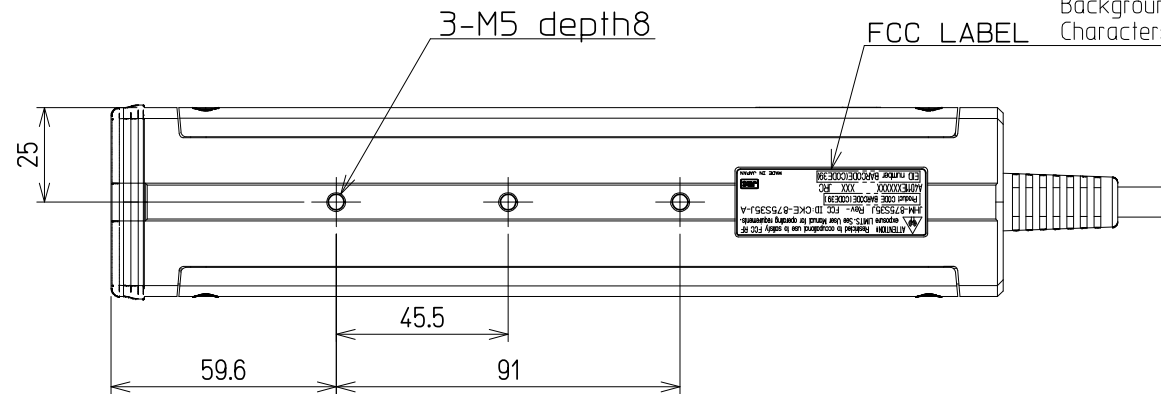

OUTLINE DIMENSIONS		PERMISSIBLE DIMENSIONAL DEVIATIONS
OVER	TO	
0	30	±1
30	120	±1.5
120	400	±2.5
400	1000	±4

Color Background :White Character:black, yellow(PANTONE 124C)

Color Background :White Character:black

Color Background :Silver Character:black

APPLY TO THE RoHS INSTRUCTION

APPROVED M.Ikeda	DATE 9 JAN '09	TITLE Remote Type MOBILE RADIO SoNY Outline Drawing	SHEET NO. 1/1
	SCALE 1:2		
CHECKED T.Kura	DESIGNED T.Hirasawa	DRAWING NO. A3	
JRC Japan Radio Co., Ltd.		SCJHM5034	