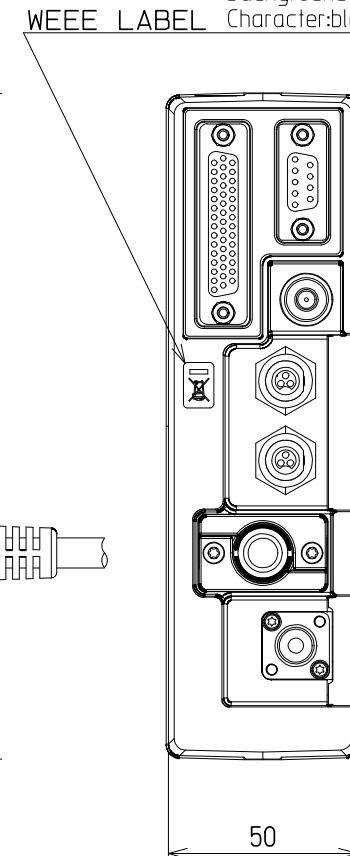

OUTLINE DIMENSIONS		PERMISSIBLE DIMENSIONAL DEVIATIONS
OVER	TO	
0	30	±1
30	120	±1.5
120	400	±2.5
400	1000	±4

Color Background :White Character:black, yellow(PANTONE 124C)

Color Background :White Character:black

Color Background :Silver Character:black

APPLY TO THE RoHS INSTRUCTION

APPROVED M.Ikeda	DATE 9 JAN '09	TITLE Remote Type MOBILE RADIO SoNY Outline Drawing	SHEET NO. 1/1
	SCALE 1:2		
CHECKED T.Kura	DESIGNED T.Hirasawa	DRAWING NO. A3	
JRC Japan Radio Co., Ltd.		SCJHM5034	