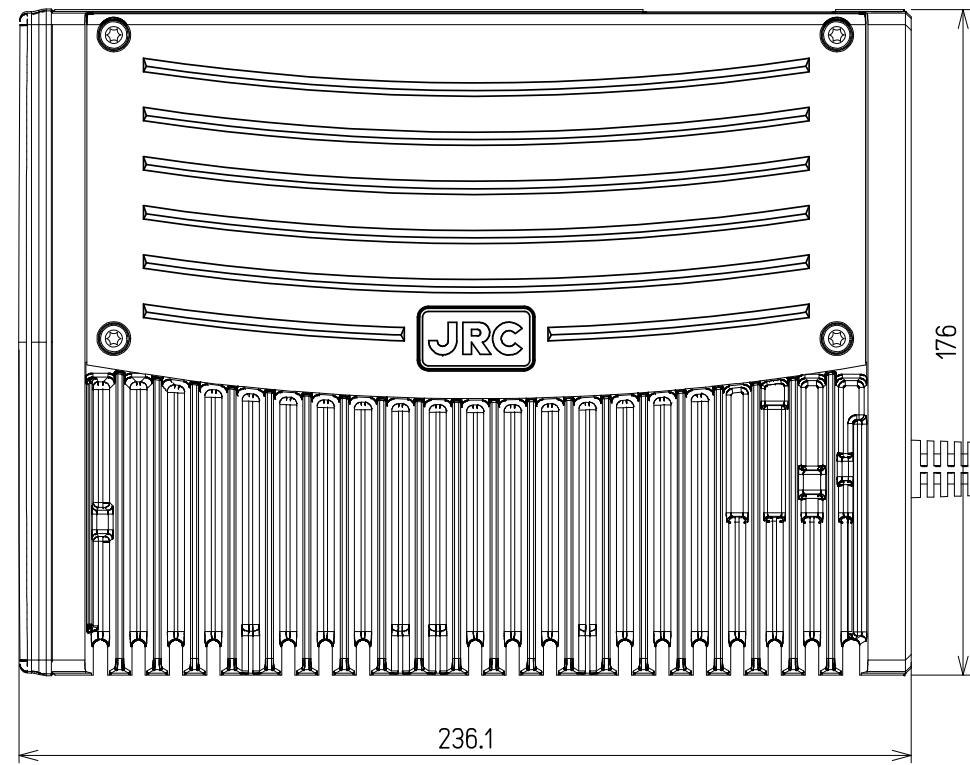

OUTLINE DIMENSIONS		PERMISSIBLE DIMENSIONAL DEVIATIONS
OVER	TO	
0	30	±1
30	120	±1.5
120	400	±2.5
400	1000	±4

Color Background :White Character:black, yellow(PANTONE 124C)

Color Background :White Character:black

Color Background :Silver Character:black

APPLY TO THE RoHS INSTRUCTION

APPROVED M.Ikeda	DATE 9 JAN '09	TITLE Remote Type MOBILE RADIO SoNY Outline Drawing	SHEET NO. 1/1
	SCALE 1:2		
CHECKED T.Kura	DESIGNED T.Hirasawa	DRAWING NO. A3	
JRC Japan Radio Co., Ltd.		SCJHM5034	