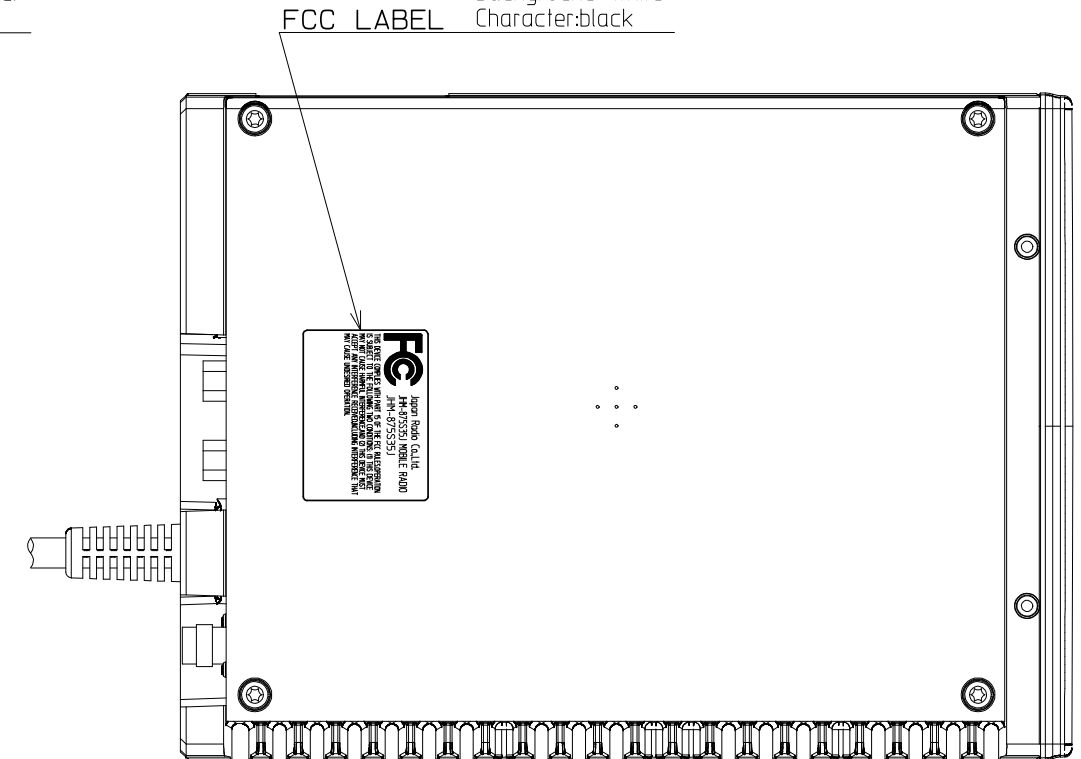

OUTLINE DIMENSIONS		PERMISSIBLE DIMENSIONAL DEVIATIONS
OVER	TO	
0	30	±1
30	120	±1.5
120	400	±2.5
400	1000	±4

Color Background :White Character:black, yellow(PANTONE 124C)

Color Background :White Character:black

Color Background :Silver Character:black

APPLY TO THE RoHS INSTRUCTION

APPROVED M.Ikeda	DATE 9 JAN '09	TITLE Remote Type MOBILE RADIO SoNY Outline Drawing	SHEET NO. 1/1
	SCALE 1:2		
CHECKED T.Kura	DESIGNED T.Hirasawa	DRAWING NO. A3	
JRC Japan Radio Co., Ltd.		SCJHM5034	