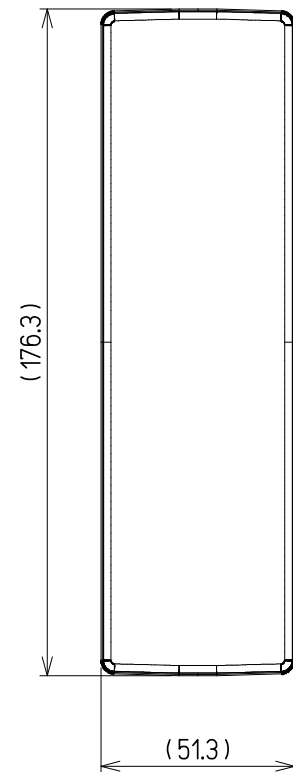

OUTLINE DIMENSIONS		PERMISSIBLE DIMENSIONAL DEVIATIONS
OVER	TO	
0	30	±1
30	120	±1.5
120	400	±2.5
400	1000	±4

Color Background :White Character:black, yellow(PANTONE 124C)

Color Background :White Character:black

Color Background :Silver Character:black

APPLY TO THE RoHS INSTRUCTION

APPROVED M.Ikeda	DATE 9 JAN '09	TITLE Remote Type MOBILE RADIO SoNY Outline Drawing	SHEET NO. 1/1
	SCALE 1:2		
CHECKED T.Kura	DESIGNED T.Hirasawa	DRAWING NO. A3	
JRC Japan Radio Co., Ltd.		SCJHM5034	