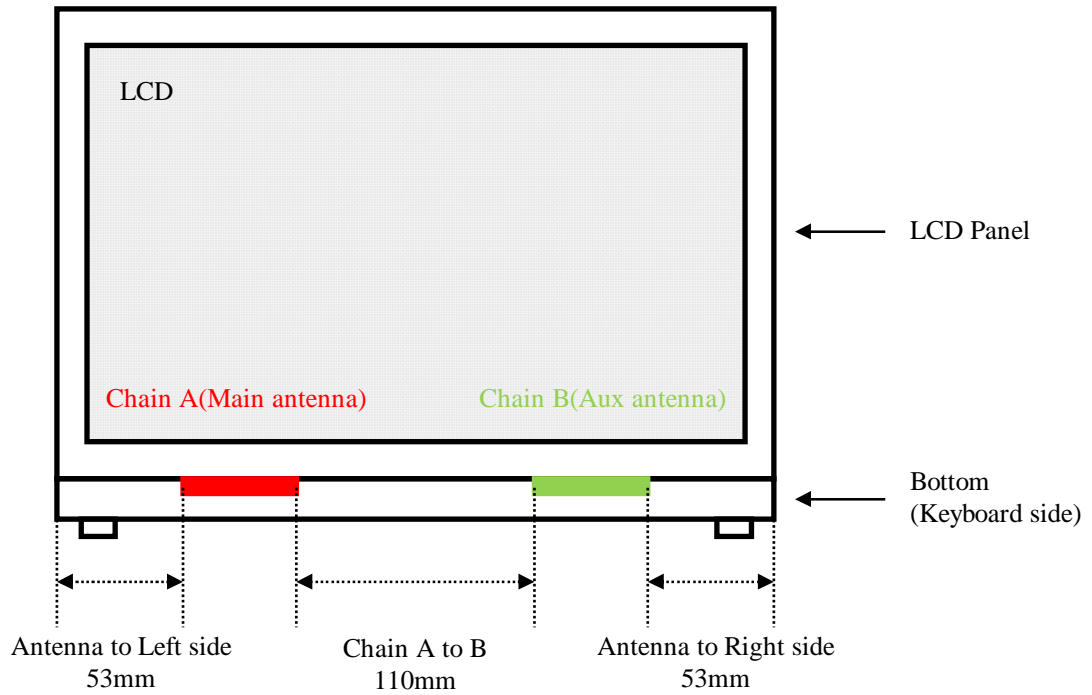

---

**APPENDIX 1: Photographs of EUT and SAR test setup**

**Appendix 1-1: Photograph of EUT and antenna position**

**Laptop LCD Open**

**LCD Close**

**Bottom**

**Appendix 1-2: EUT and support equipment (for SAR test)**

**Description of EUT**

Item	Model number	Serial number	Manufacturer	Remark
Laptop Computer	Satellite U930	XC125734H	Toshiba	-

**Appendix 1-3: Photograph of test setup**

**Lap held(Bottom face)**

Right side

Left side

LCD back side(Nearby person)