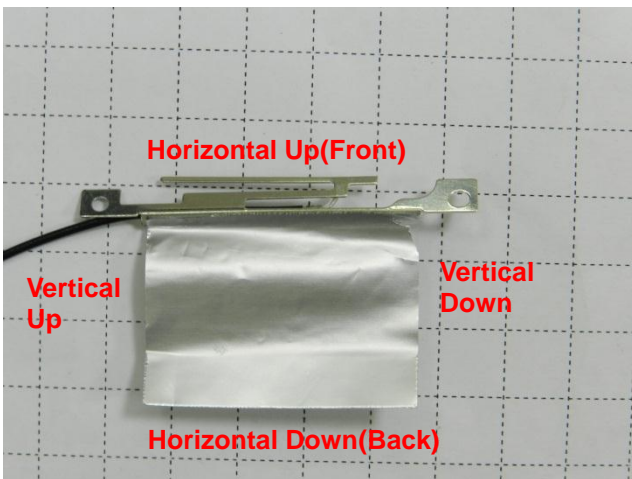

## Appendix D. Product Photos

## Appendix E. Test Setup Photos

Horizontal Up with Phantom 1.4 cm Gap  
(Main Antenna Port)

Horizontal Down with Phantom 1.4 cm Gap  
(Main Antenna Port)

Horizontal Down with Phantom 1.4 cm Gap  
(Aux Antenna Port)

Vertical Up with Phantom 1.4 cm Gap  
(Main Antenna Port)

Vertical Down with Phantom 1.4 cm Gap  
(Main Antenna Port)