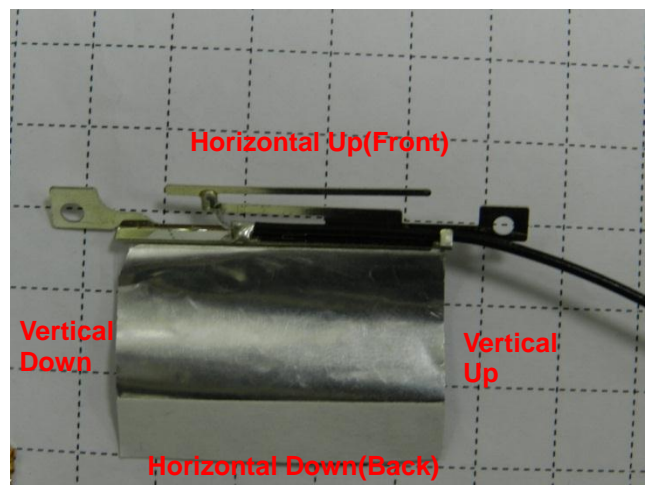

## Appendix E. Test Setup Photos

Horizontal Up with Phantom 1.4 cm Gap  
(Main Antenna Port)

Horizontal Down with Phantom 1.4 cm Gap  
(Main Antenna Port)

Horizontal Down with Phantom 1.4 cm Gap  
(Aux Antenna Port)

Vertical Up with Phantom 1.4 cm Gap  
(Main Antenna Port)

Vertical Down with Phantom 1.4 cm Gap  
(Main Antenna Port)