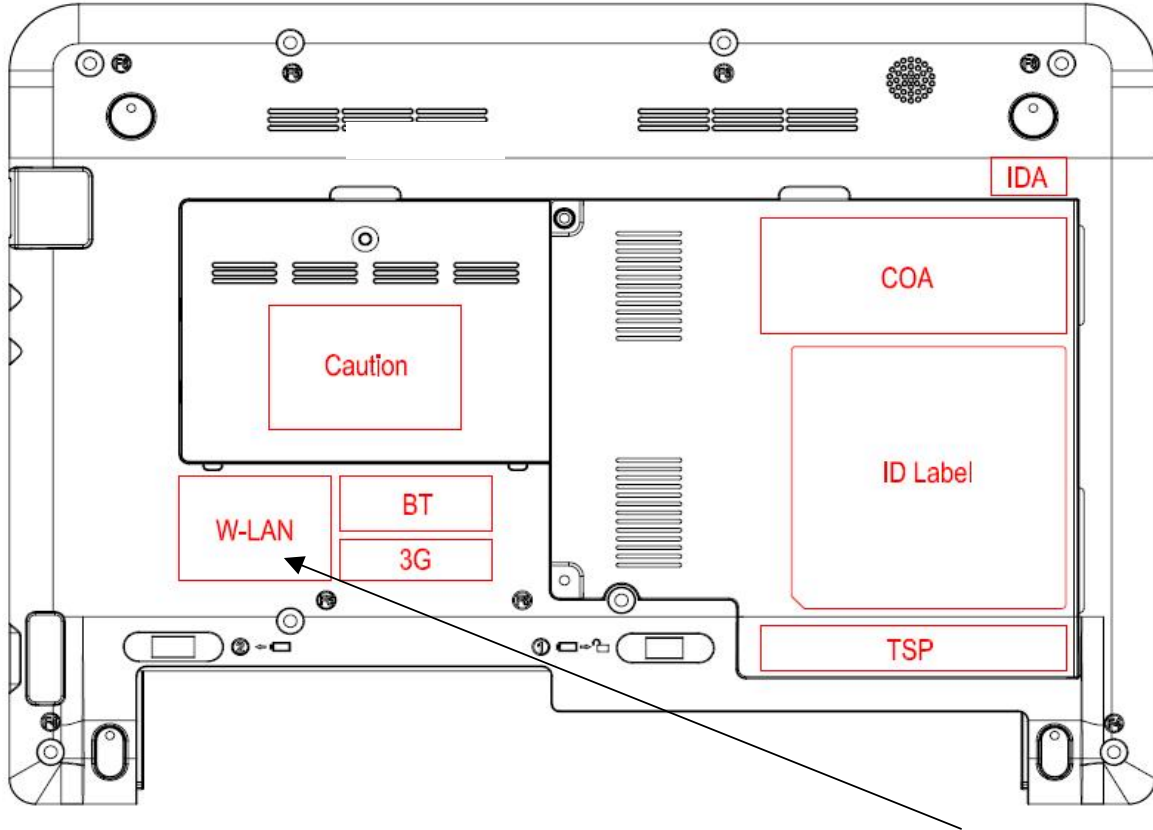

Bottom side view

Atheros AR5B93  
Regulatory Label

Regulatory Label of Atheros AR5B93 on bottom of PC

W-LAN Module label format

W-LAN label photo

Front

back