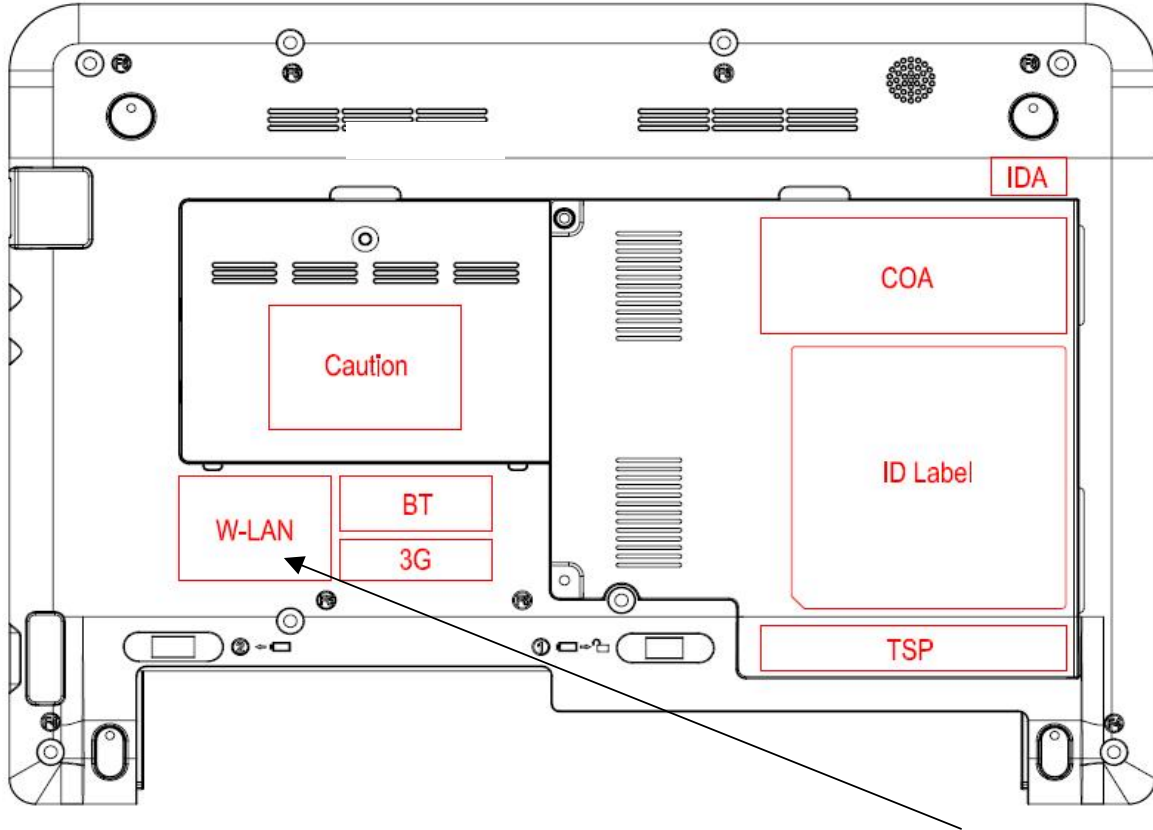

Bottom side view

Realtek RTL8192E  
Regulatory Label

Regulatory Label of Realtek RTL8192E on bottom of PC

PA3724U-1MPC

Contains radio device  
RTL8192E

Contains FCC ID: CJ6UPA3724WL

2.4DS/OF4

IC: 248H-DPA3724W

CERTIFIED

CMII ID:2008DJ4209

技術基準認証済みの  
無線装置を内蔵

W-LAN Module label format

最小高度為:5mm  
Height(min):5mm  
CE! 's height should be more than 5mm

W-LAN label photo

Front

back