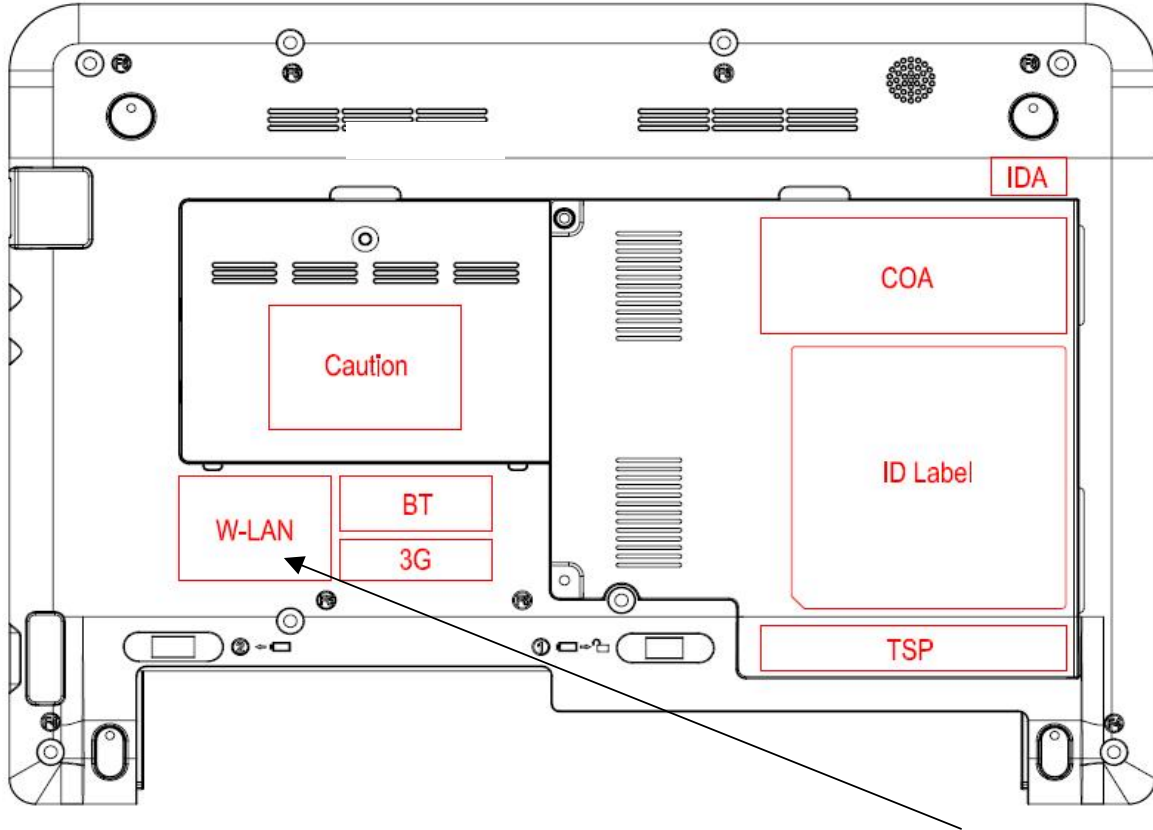

Bottom side view

Atheros AR5B95
Regulatory Label

Regulatory Label of Atheros AR5B95 on bottom of PC

W-LAN Module label format

W-LAN label photo
(HMC Type)

Front

back

(MC Type)

Front

back