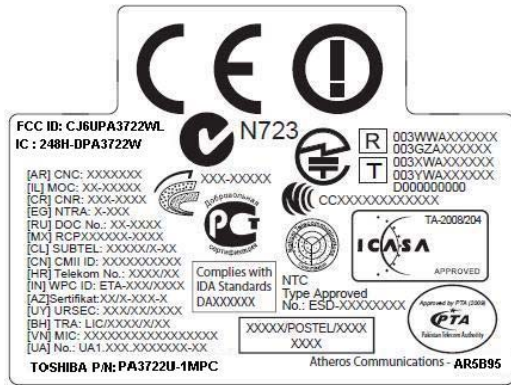

Bottom side view

Atheros AR5B95
Regulatory Label

Regulatory Label of Atheros AR5B95 on bottom of PC

W-LAN Module label format

W-LAN label photo
(HMC Type)

Front

back

(MC Type)