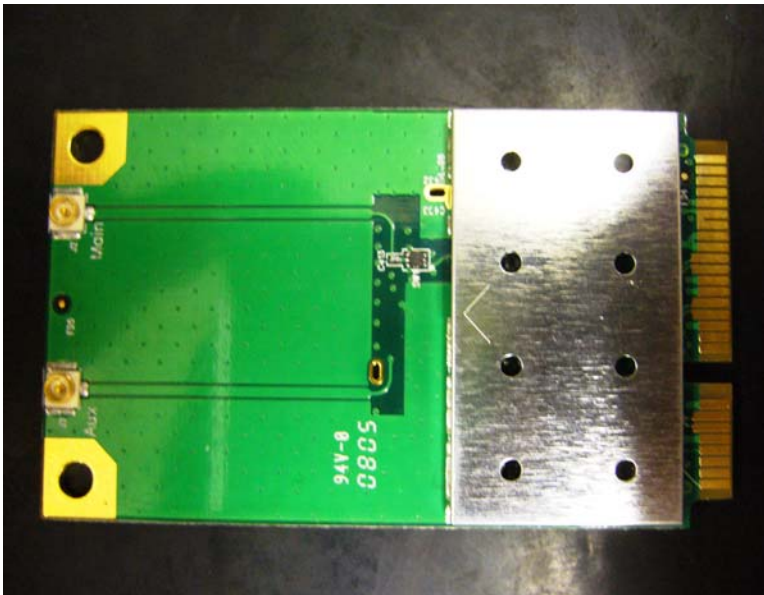

Bottom side view

AR5B91
Regulatory Label
(This label is indicated
on the bottom of the
battery.
Regulatory label can be
seen when a battery is
removed.)

Regulatory Label of AR5B91 on bottom of PC

PA3665U-1MPC
Contains radio device
AR5B91
Contains FCC ID: CJ6UPA3665WL 2.4DS/OF4
IC: 248H-DPA3665W

CE **!**

Wi-Fi[®]
CERTIFIED

技術基準認証済みの
無線装置を内蔵

W-LAN Module label

W-LAN Front

W-LAN Back