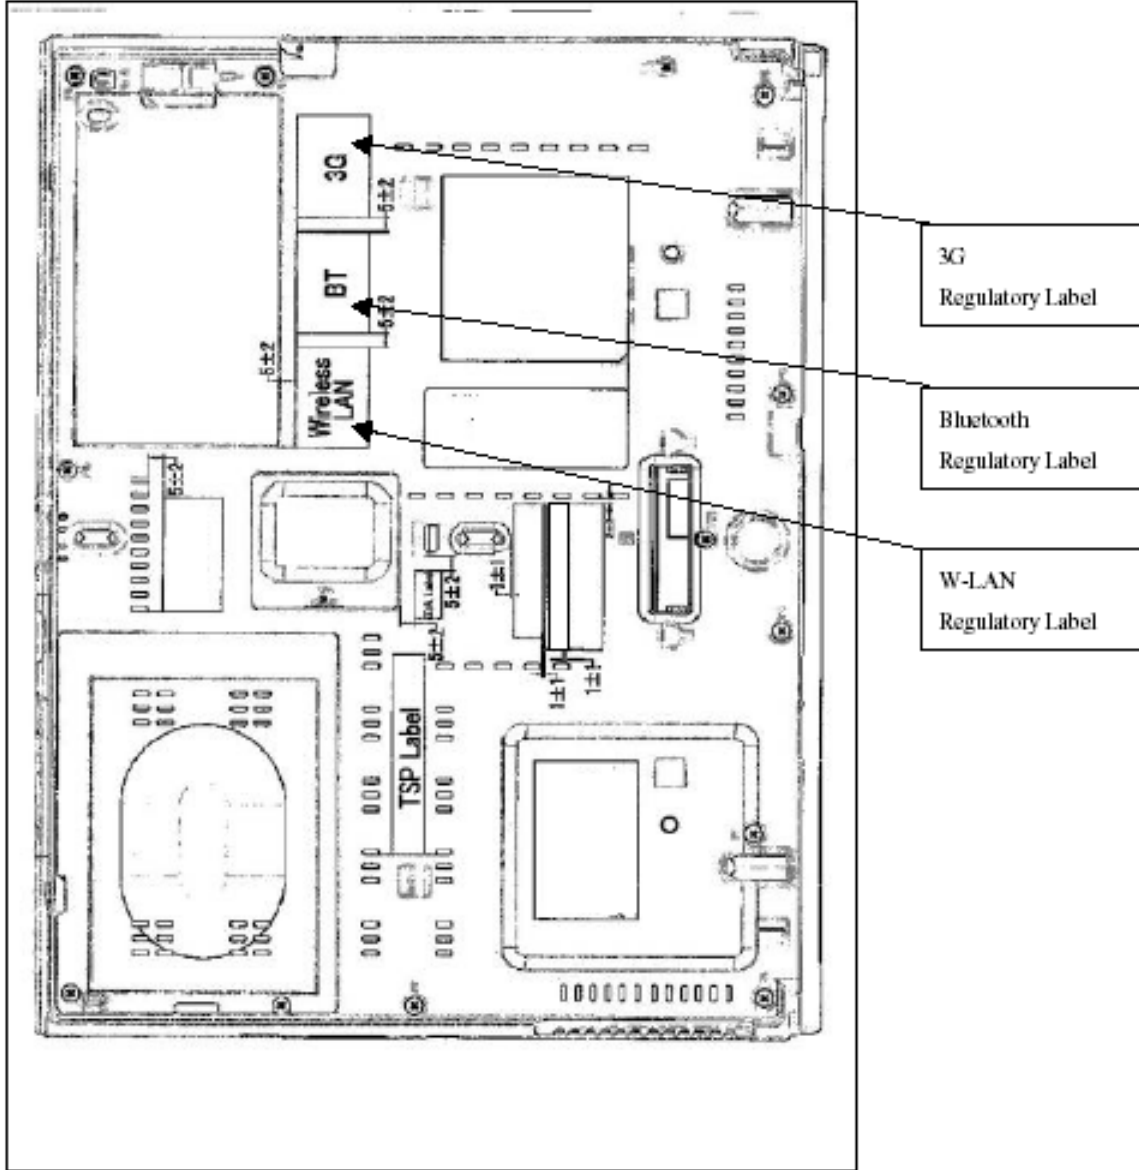

FCC ID: CJ6UPA3503WL

Bottom side view

Regulatory Labels on bottom of PC

PA3503U-1 MPC

PA3490U-1 EVD

Bluetooth Module PA3418U-1 BTM

Regulatory Label of Bluetooth on bottom of PC