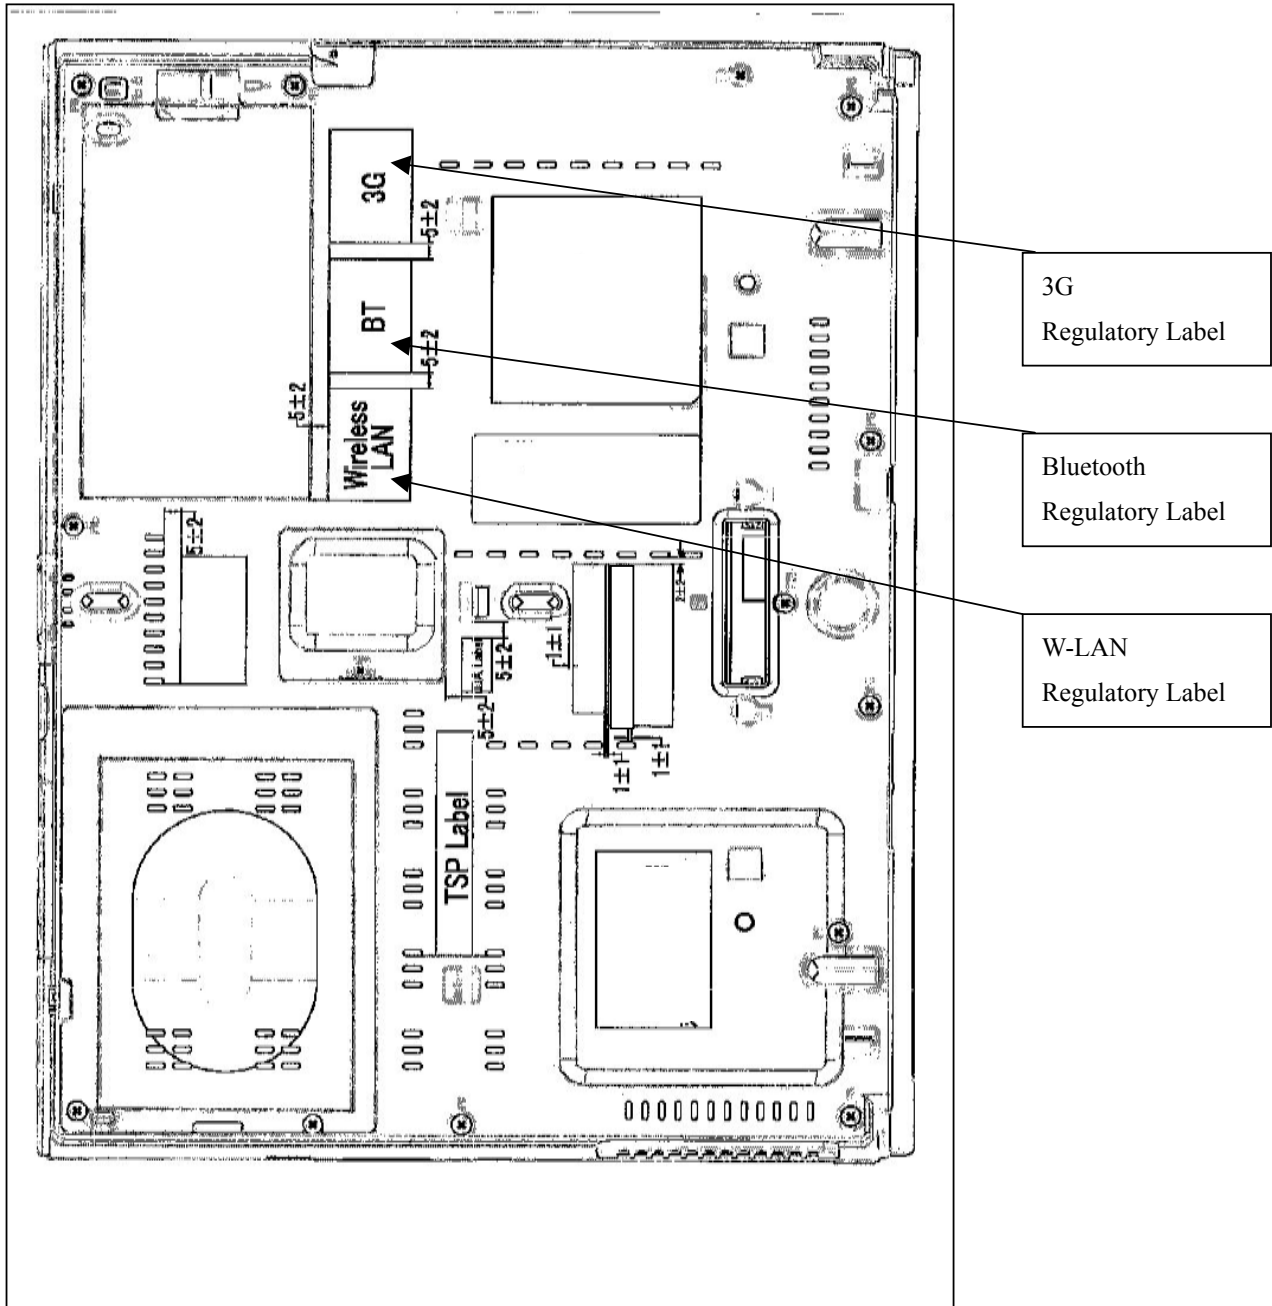

Bottom side view

Regulatory Label of Wireless LAN on bottom of PC

PA3440U-1 MPC

PA3489U- 1 MPC

PA3501U- 1 MPC

PA3503U- 1 MPC

PA3490U- 1 EVD

Regulatory Label on PCI Express Mini Card

Model: WM3945ABG BGX IC: 248H-DPA3440W
FCC ID: CJ6UFA3440WL
P/N: PAXXXXX-XXXX

Intel N232 Z189

Toshiba P/N: GXXXXXXXX

Toshiba S/N: PSCYWWDXXXX (12 digit)

Made in XXXXXXX MAC: 000000 MMMMMM

Serial Number / Part Number
Bar Code