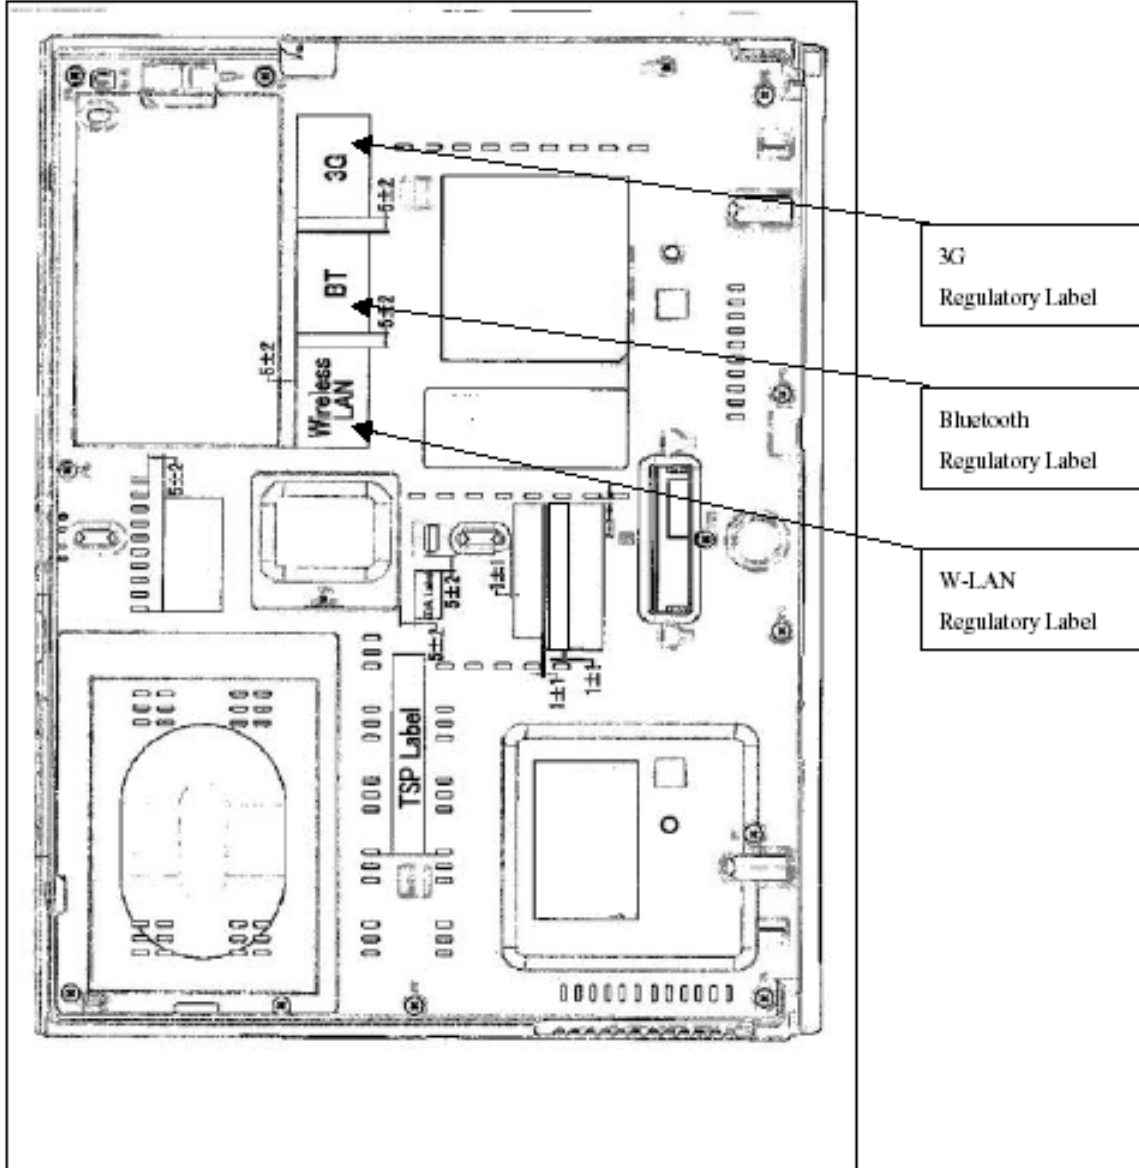

FCC ID: CJ6UPA3501WL

Bottom side view

## Regulatory Labels on bottom of PC

PA3501U-1 MPC

PA3490U-1 EVD

Bluetooth Module PA3418U-1 BTM

Regulatory Label of Bluetooth on bottom of PC