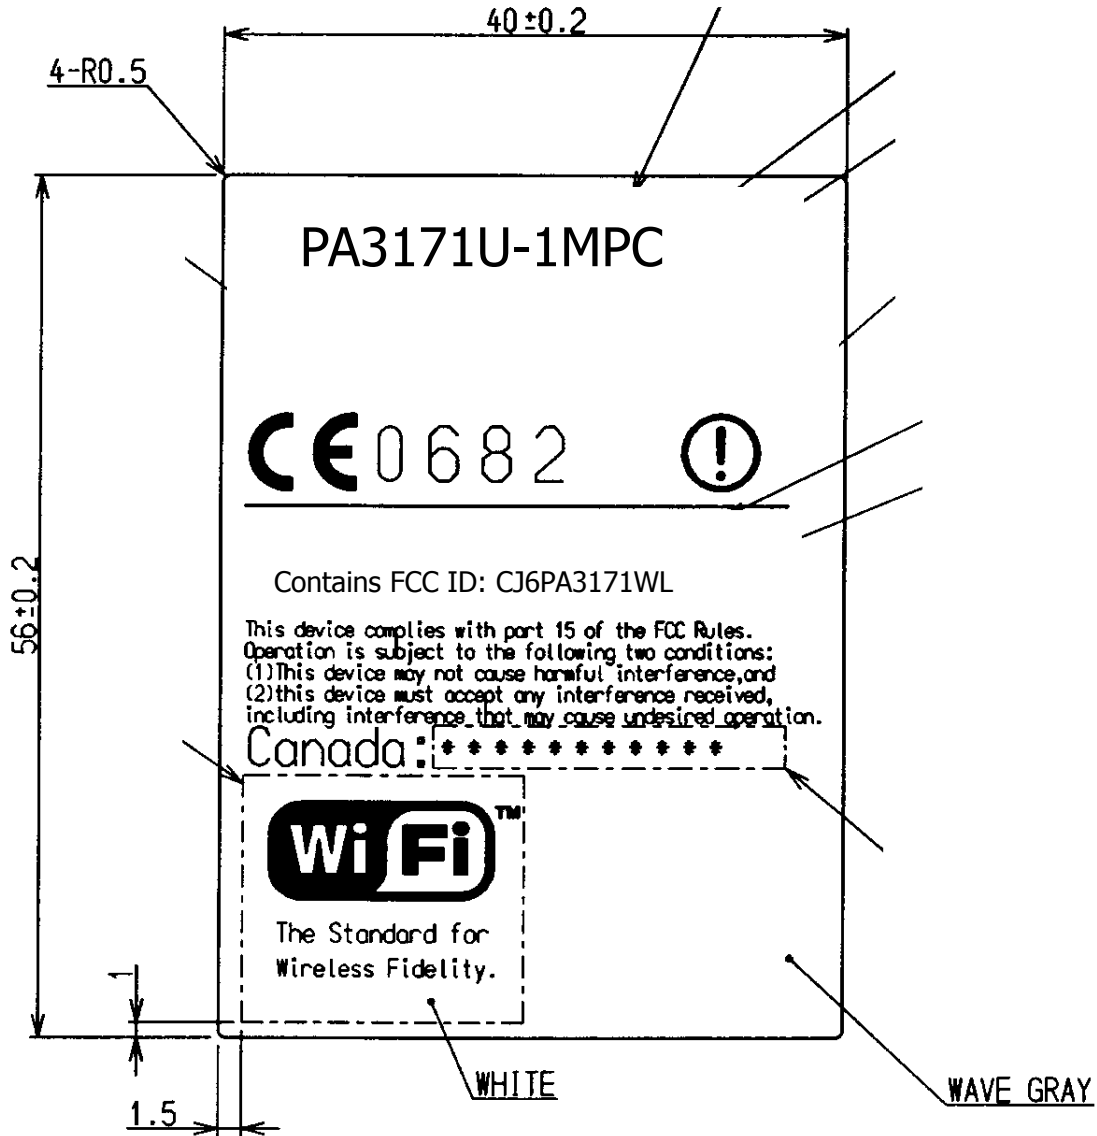

Bottom side view

Regulatory Label of Wireless LAN on bottom of PC

Regulatory Label on Mini PCI Wireless LAN Card

Regulatory Label

ZAxXX Label with S/N, P/N and MAC address:

MAC: 1: SSSSSSSSSSSS = Agere S/N; human readable and barcode.

T/N: 019045/X= P/N with related rev. level (y). P/N represents H/W and F/W configuration.

ZAxXXPxx and PAxxxxx-1MPC are Toshiba product numbers.

Mini PCI Label Placement (front side)