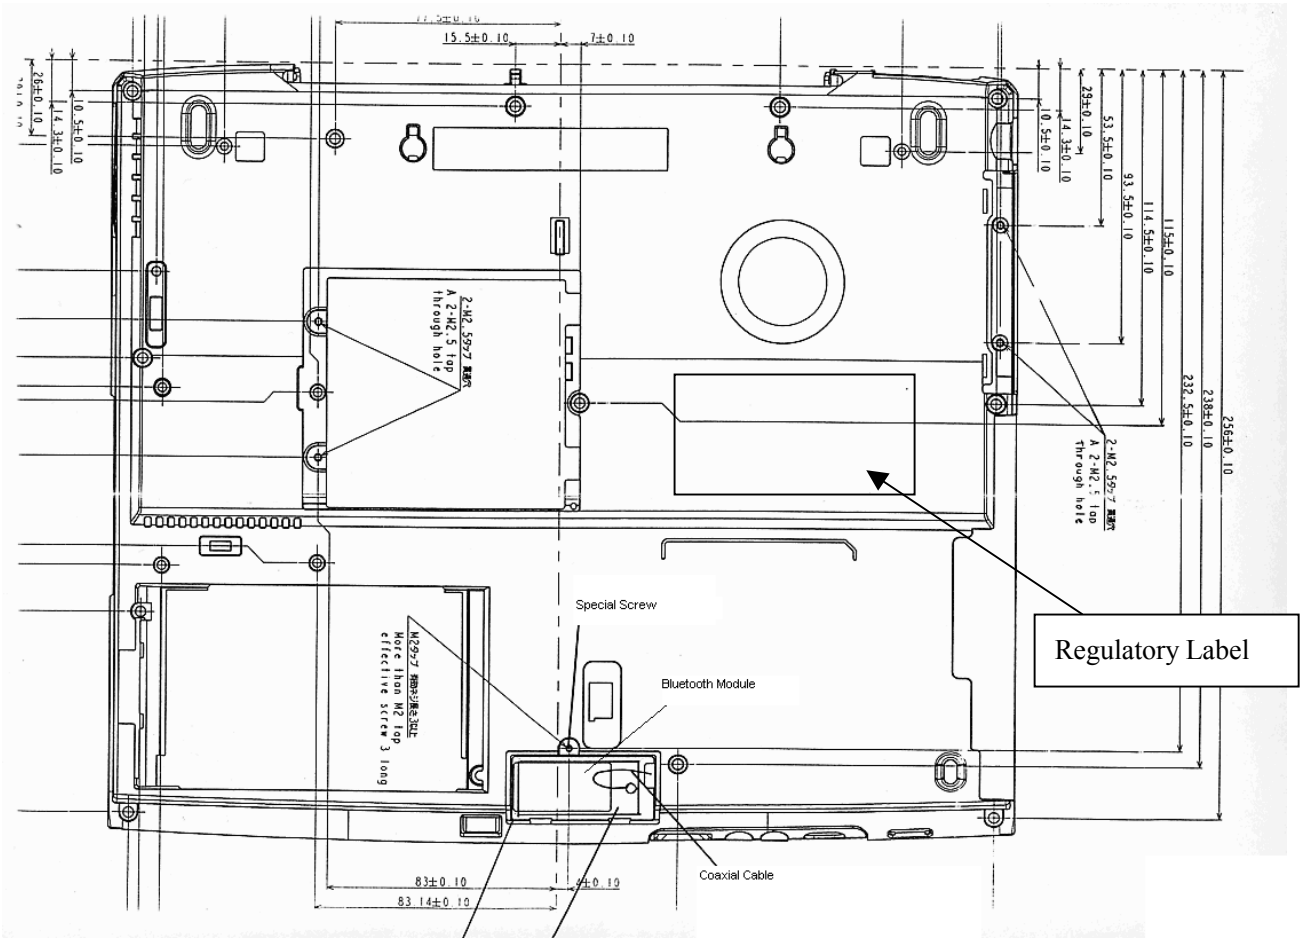

Bottom side view

Regulatory Label of Wireless LAN on bottom of PC

Regulatory Label on Mini PCI Wireless LAN Card

Regulatory Label

ZAxXX Label with S/N, P/N and MAC address:

MAC: 1: SSSSSSSSSSSS = Agere S/N; human readable and barcode.

T/N: 019045/X= P/N with related rev. level (y). P/N represents H/W and F/W configuration.

ZAxXXPxx and PAxxxxx-1MPC are Toshiba product numbers.

Mini PCI Label Placement (front side)