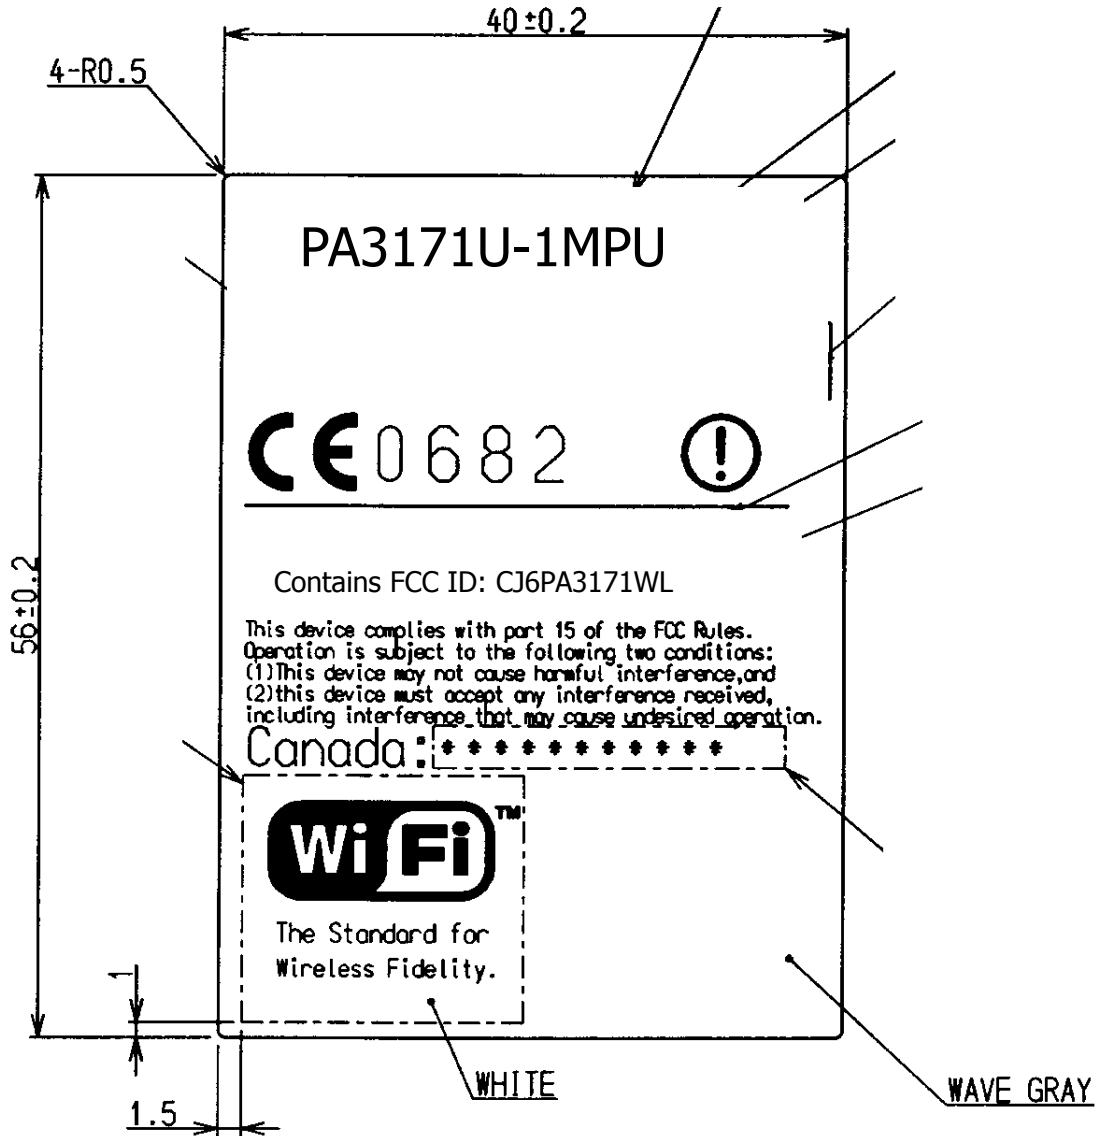

Bottom side view

Regulatory Label of Wireless LAN on bottom of PC

Regulatory Label on Mini PCI Wireless LAN Card

Regulatory Label

**ZAxXX** Label with S/N, P/N and MAC address:

MAC: 1: SSSSSSSSSSSS = Agere S/N; human readable and barcode.

T/N: 019045/X= P/N with related rev. level (y). P/N represents H/W and F/W configuration.

ZAxXXPxx and PAxxxxx-1MPC are Toshiba product numbers.

Mini PCI Label Placement (front side)