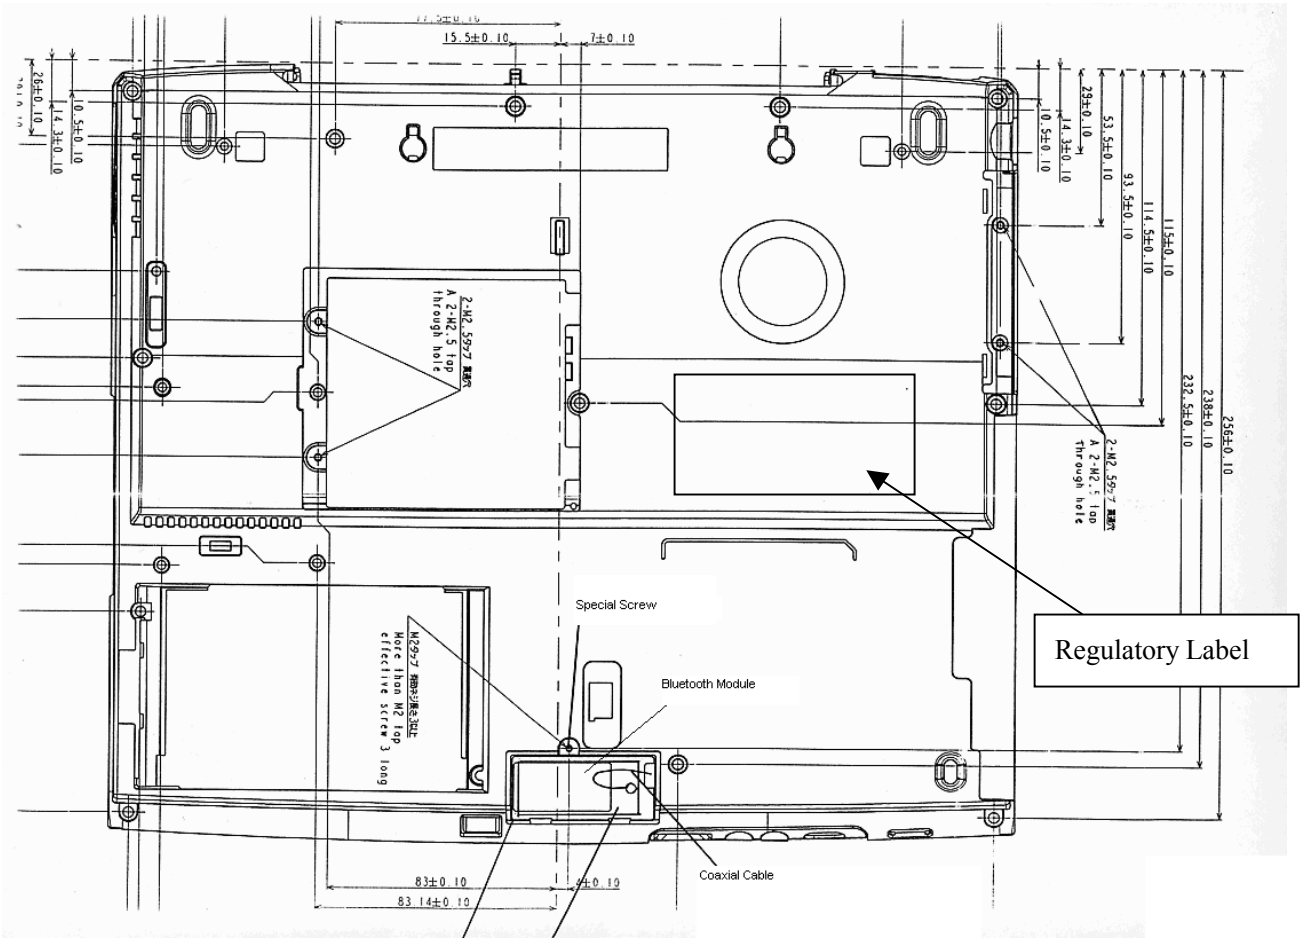

Bottom side view

Regulatory Label of Wireless LAN on bottom of PC

Regulatory Label on Mini PCI Wireless LAN Card

Regulatory Label

**ZAxXX** Label with S/N, P/N and MAC address:

MAC: 1: SSSSSSSSSSSS = Agere S/N; human readable and barcode.

T/N: 019045/X= P/N with related rev. level (y). P/N represents H/W and F/W configuration.

ZAxXXPxx and PAxxxxx-1MPC are Toshiba product numbers.

Mini PCI Label Placement (front side)