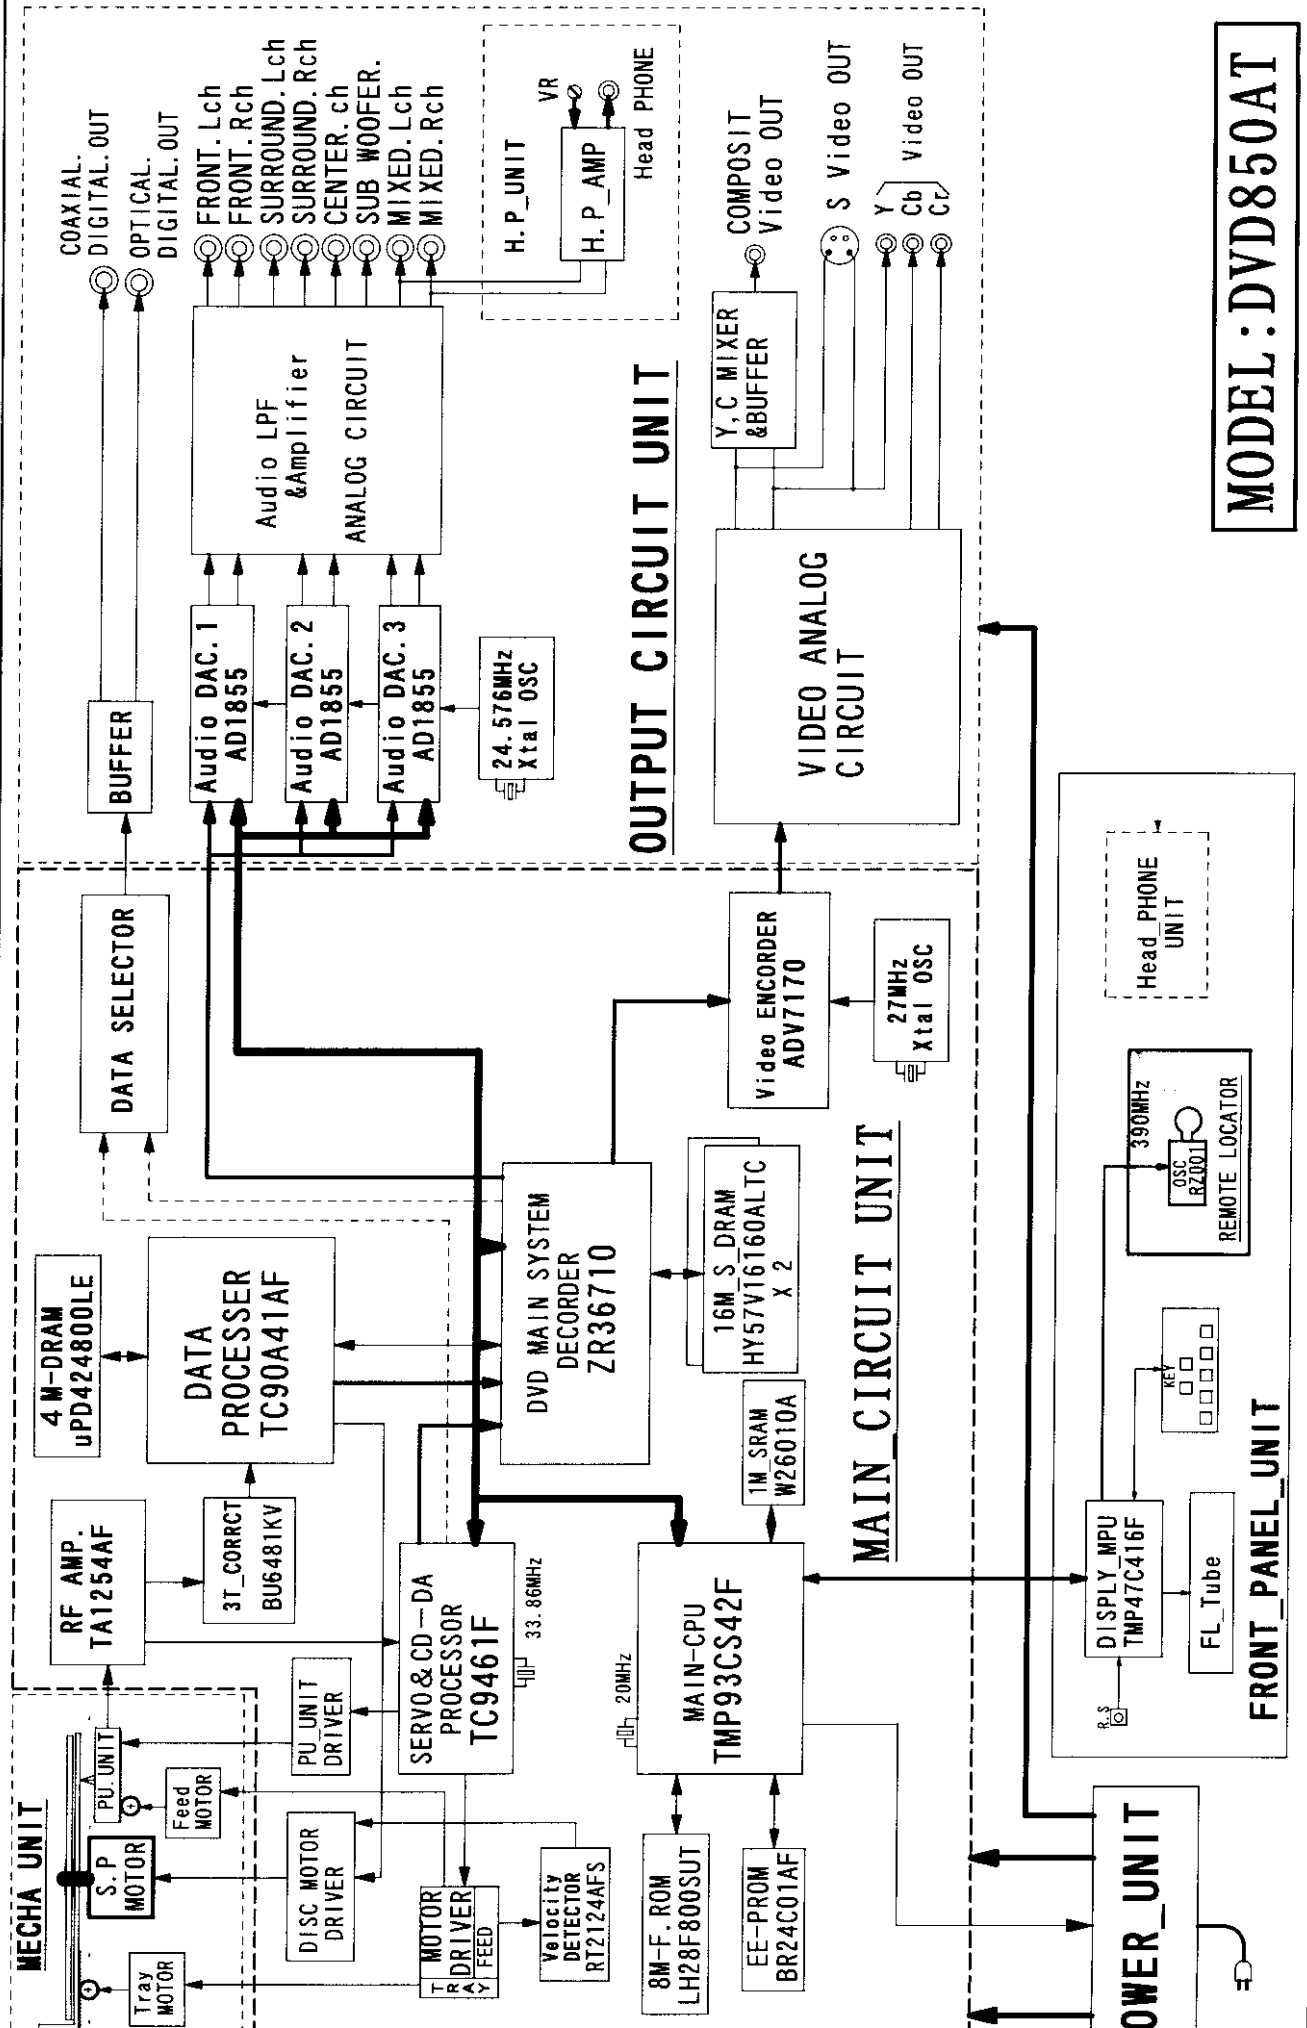

Annex A

Block Diagram

DVD VIDEO PLAYER SYSTEM BLOCK DIAGRAM

Exhibits-C

MODEL: DVD850AT