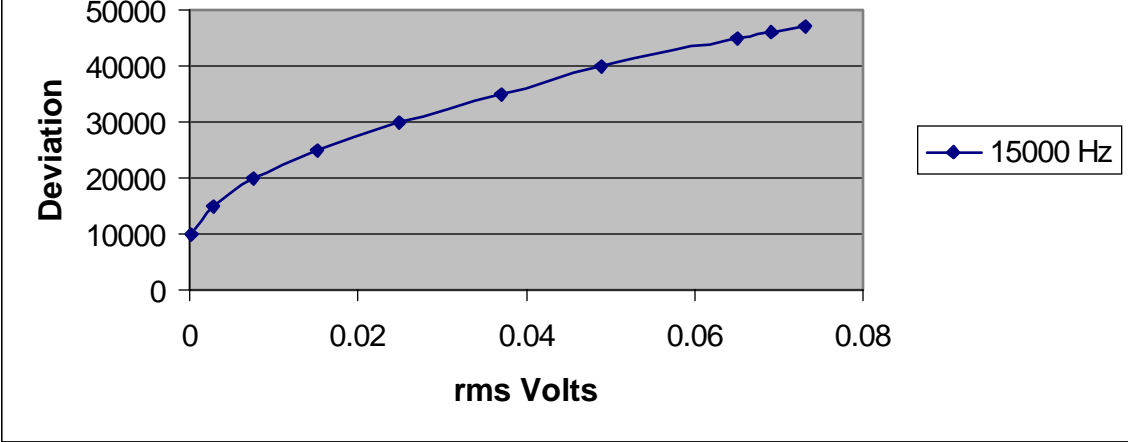

Modulation Limiting  
Chiayo Electronics Co., LTD.  
CINSQ-916

CHIAYO ELECTRONICS CO., LTD.  
FCC ID : CINSQ-916  
EXHIBIT # : 10C