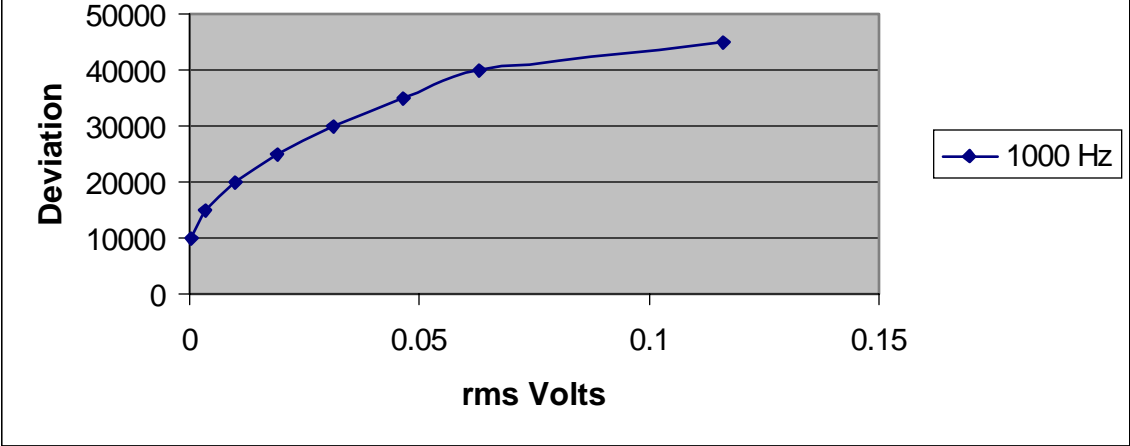

Modulation Limiting
Chiayo Electronics Co., LTD.
CINSQ-916

CHIAYO ELECTRONICS CO., LTD.
FCC ID : CINSQ-916
EXHIBIT # : 10B