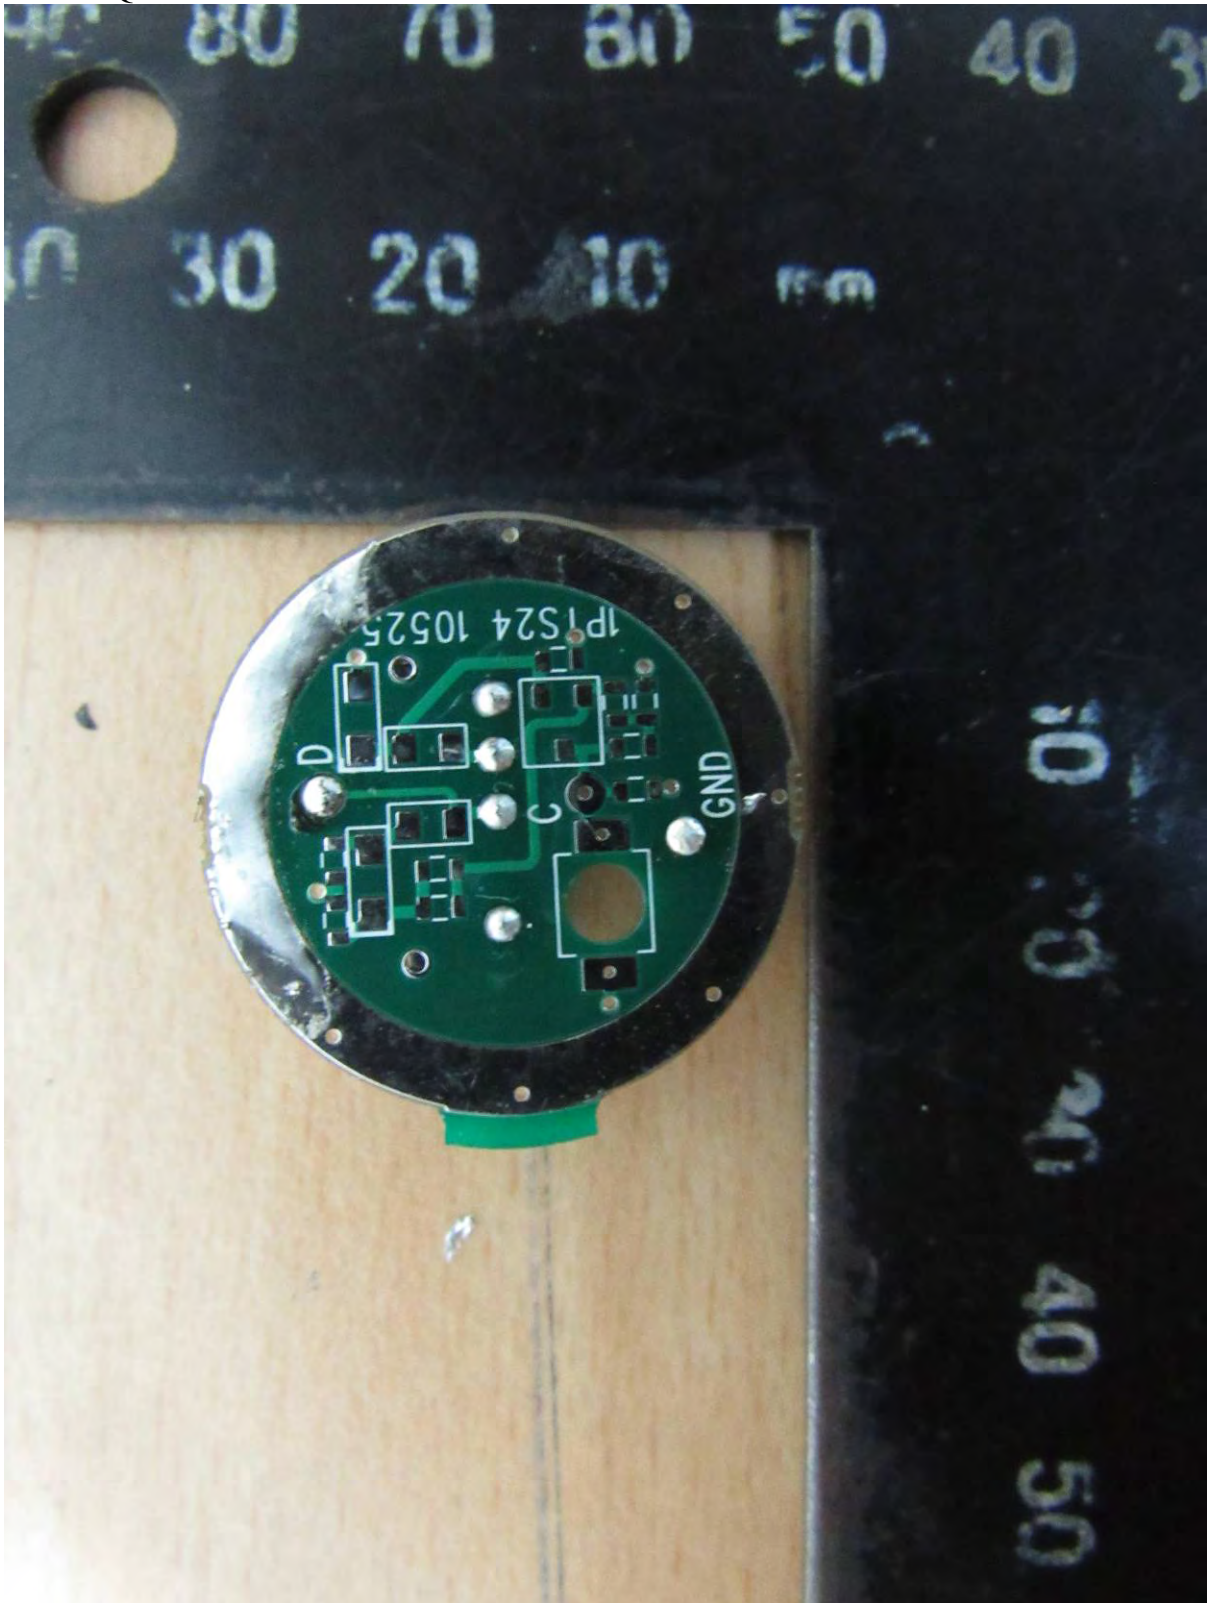

Registration number: W6M21504-14935-C-1

FCC ID: CINSQ-6100IRDA