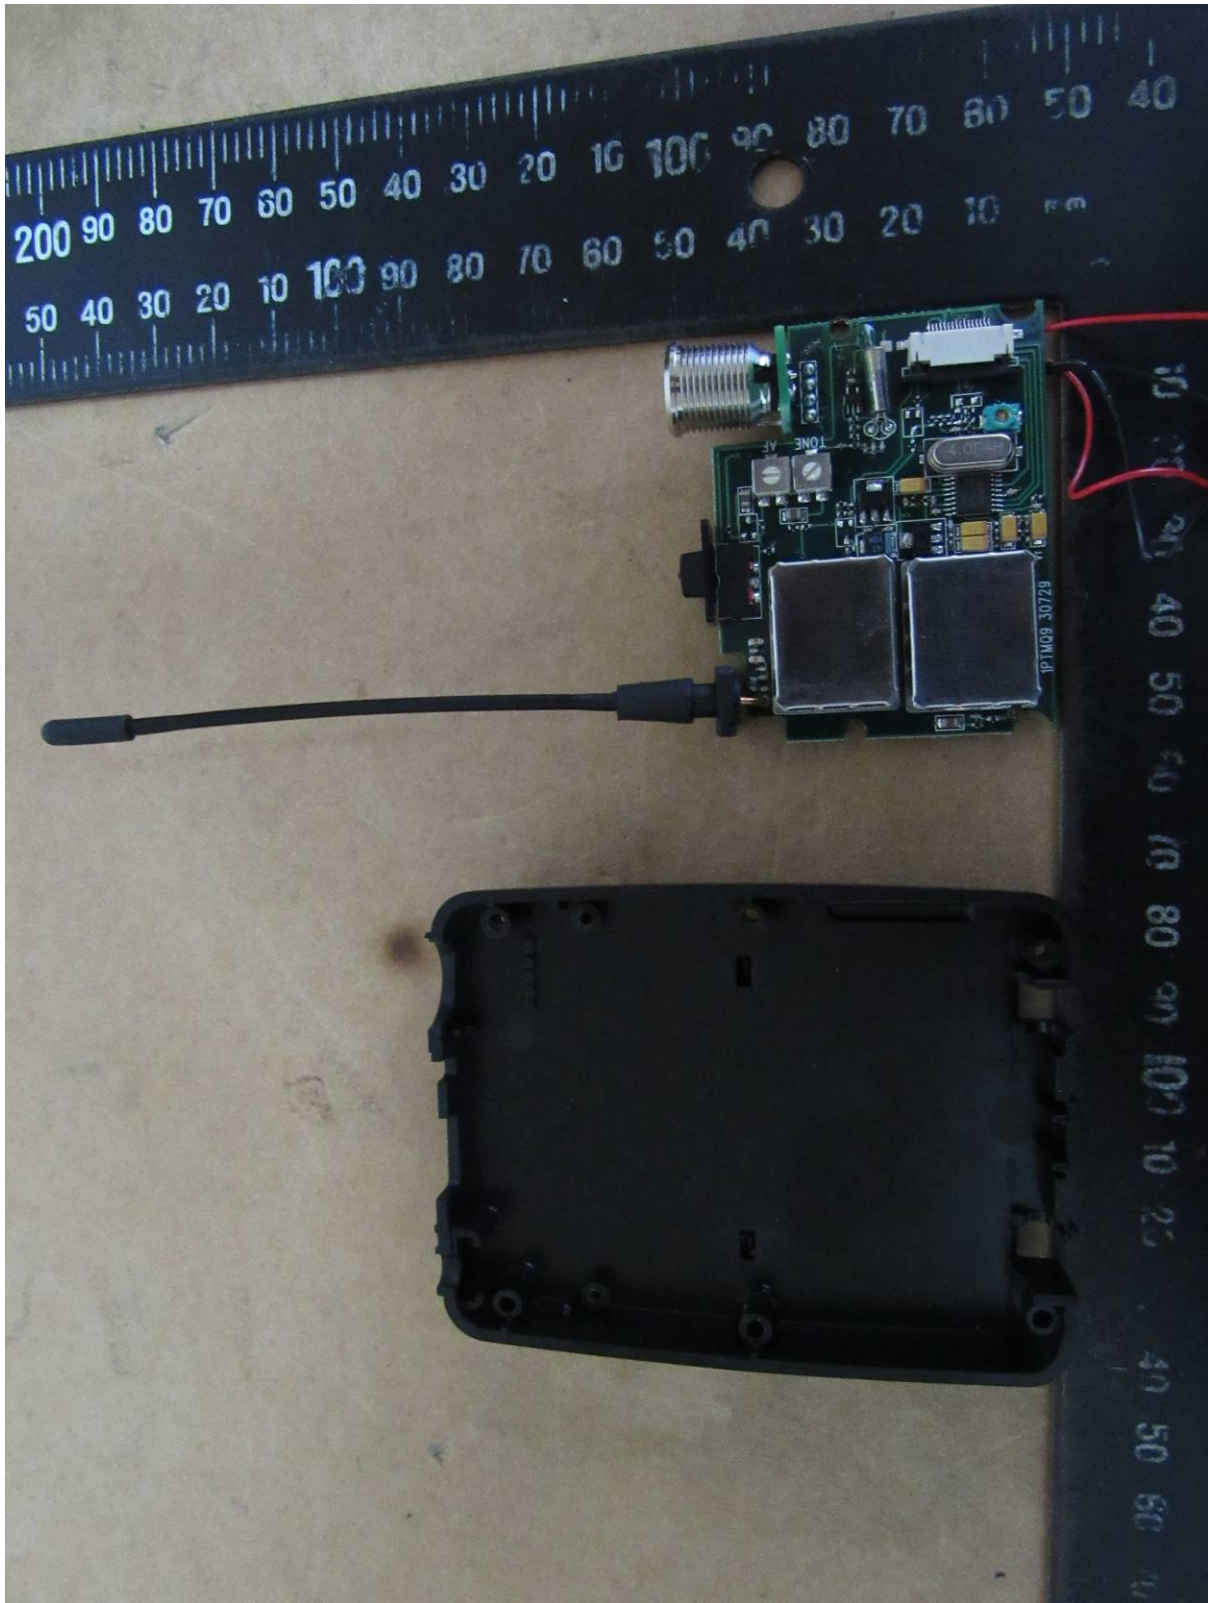

Worldwide Testing Services(Taiwan) Co., Ltd.

Registration number: W6M21504-14938-C-1

FCC ID: CINSM-6100IRDA