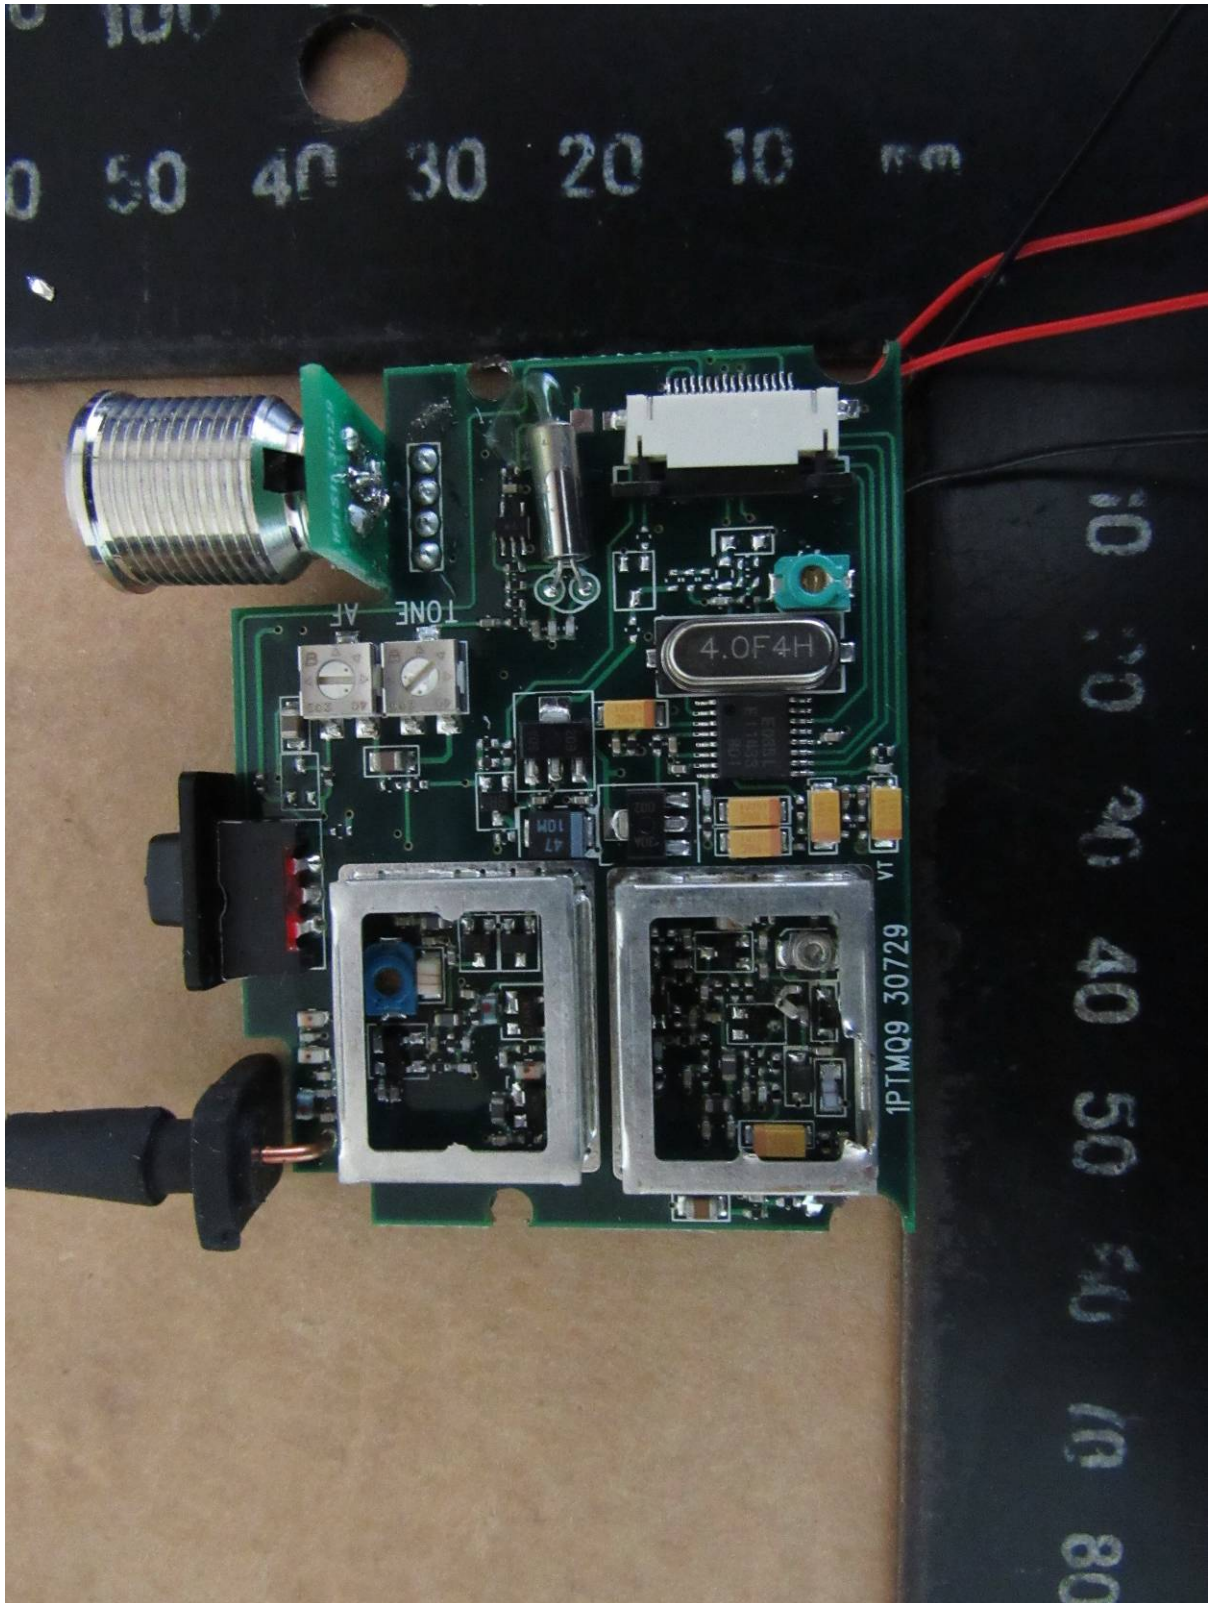

Registration number: W6M21504-14938-C-1

FCC ID: CINSM-6100IRDA