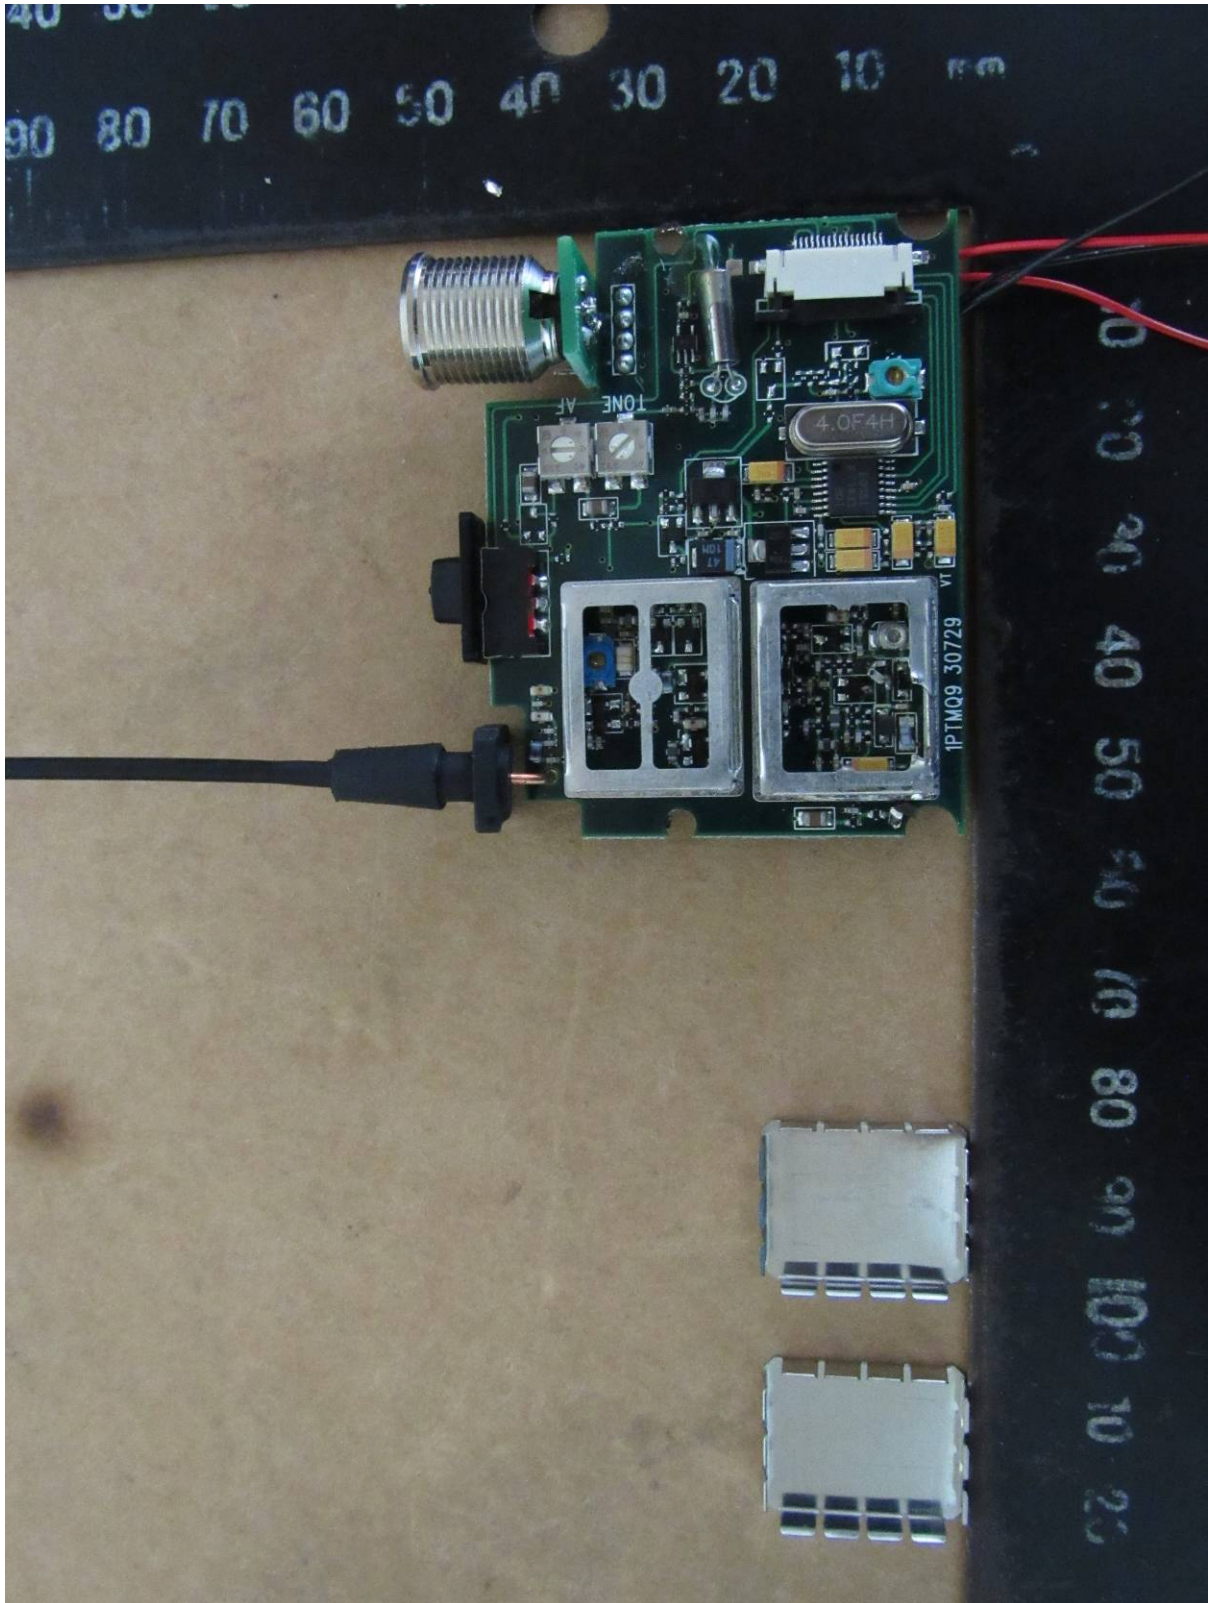

Registration number: W6M21504-14938-C-1

FCC ID: CINSM-6100IRDA