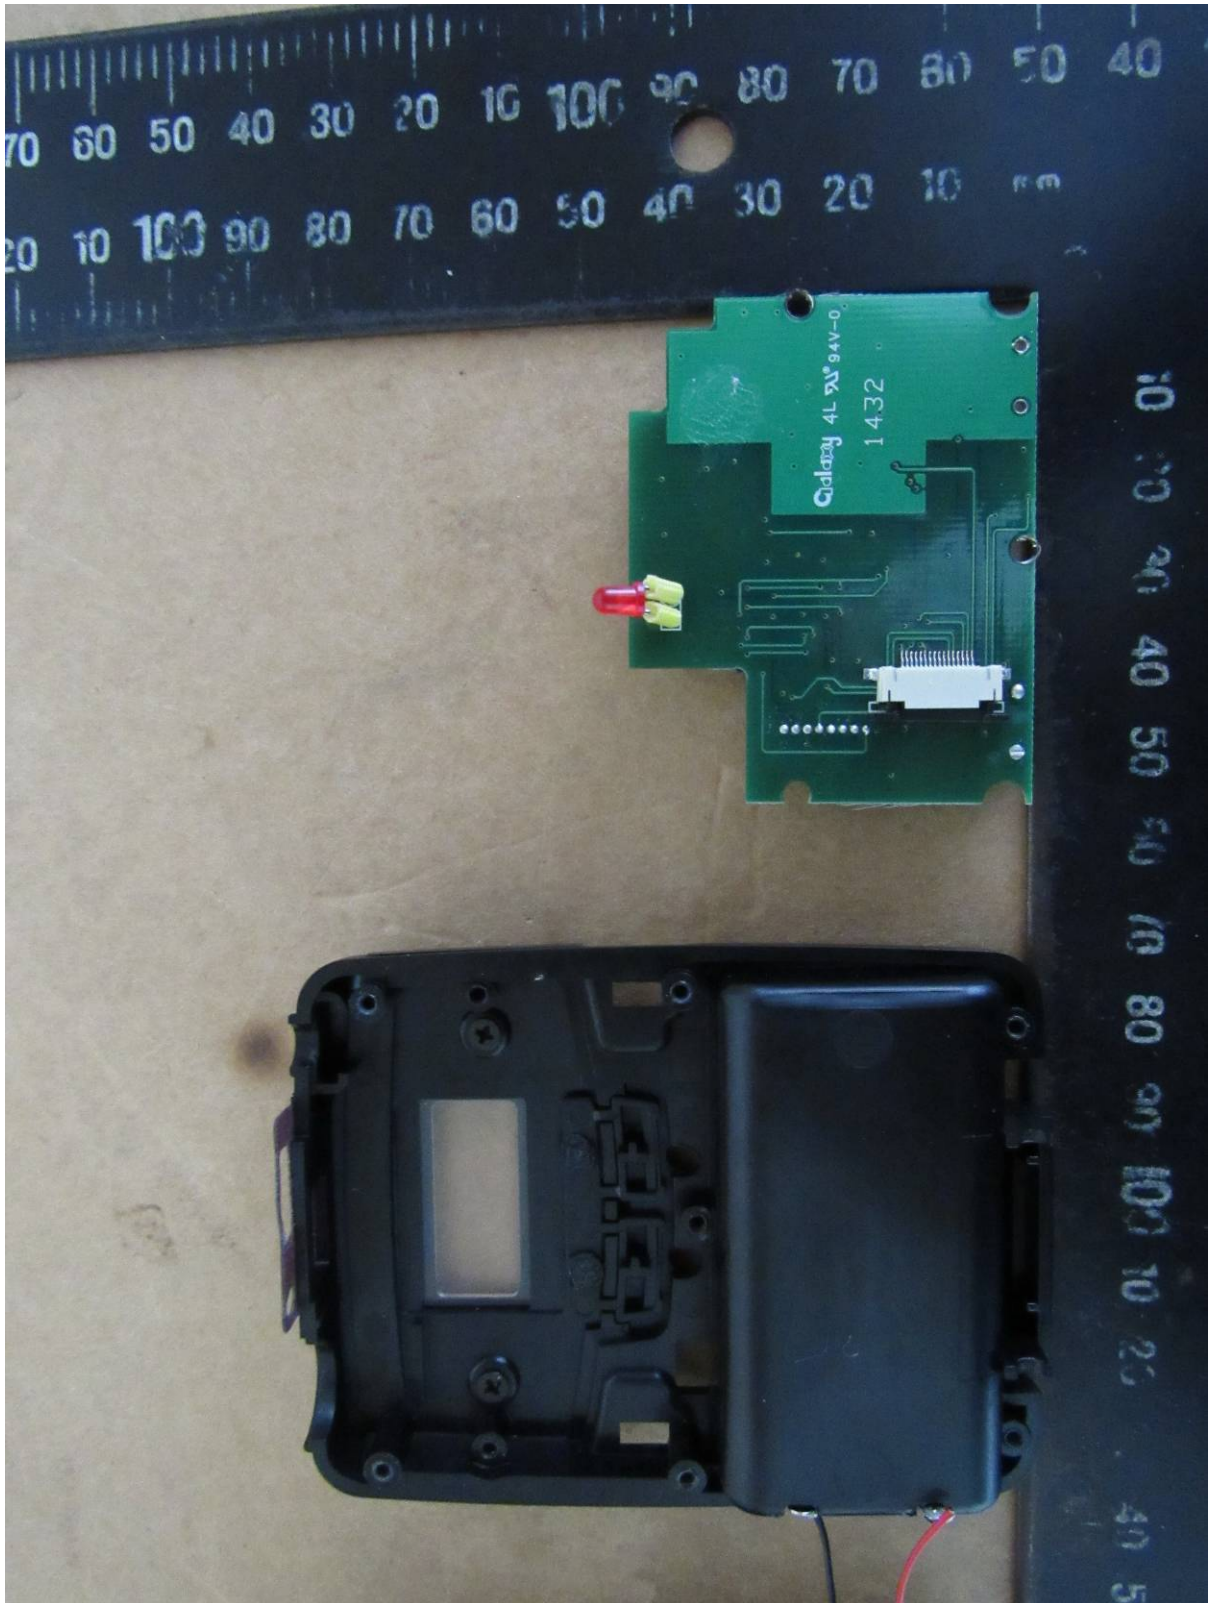

Worldwide Testing Services(Taiwan) Co., Ltd.

Registration number: W6M21504-14938-C-1

FCC ID: CINSM-6100IRDA

Internal Photos

Registration number: W6M21504-14938-C-1

FCC ID: CINSM-6100IRDA

Registration number: W6M21504-14938-C-1