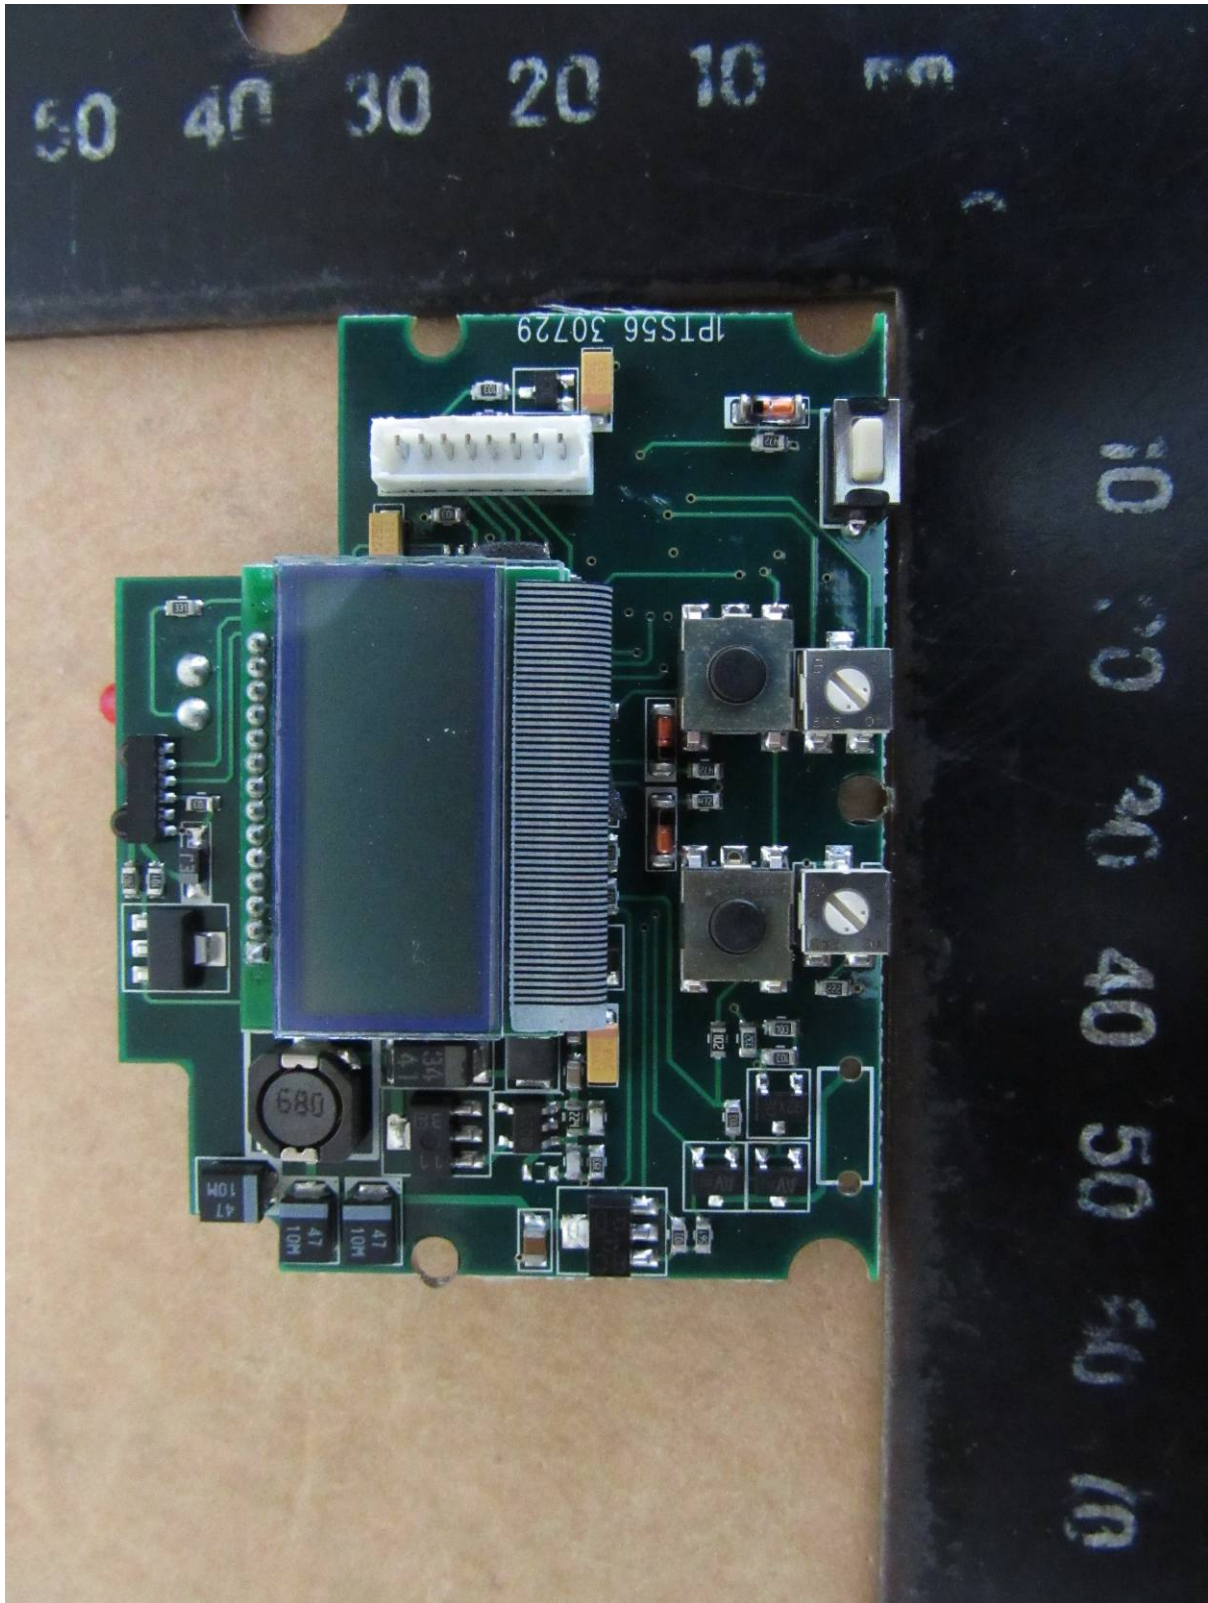

Registration number: W6M21504-14938-C-1
FCC ID: CINSM-6100IRDA