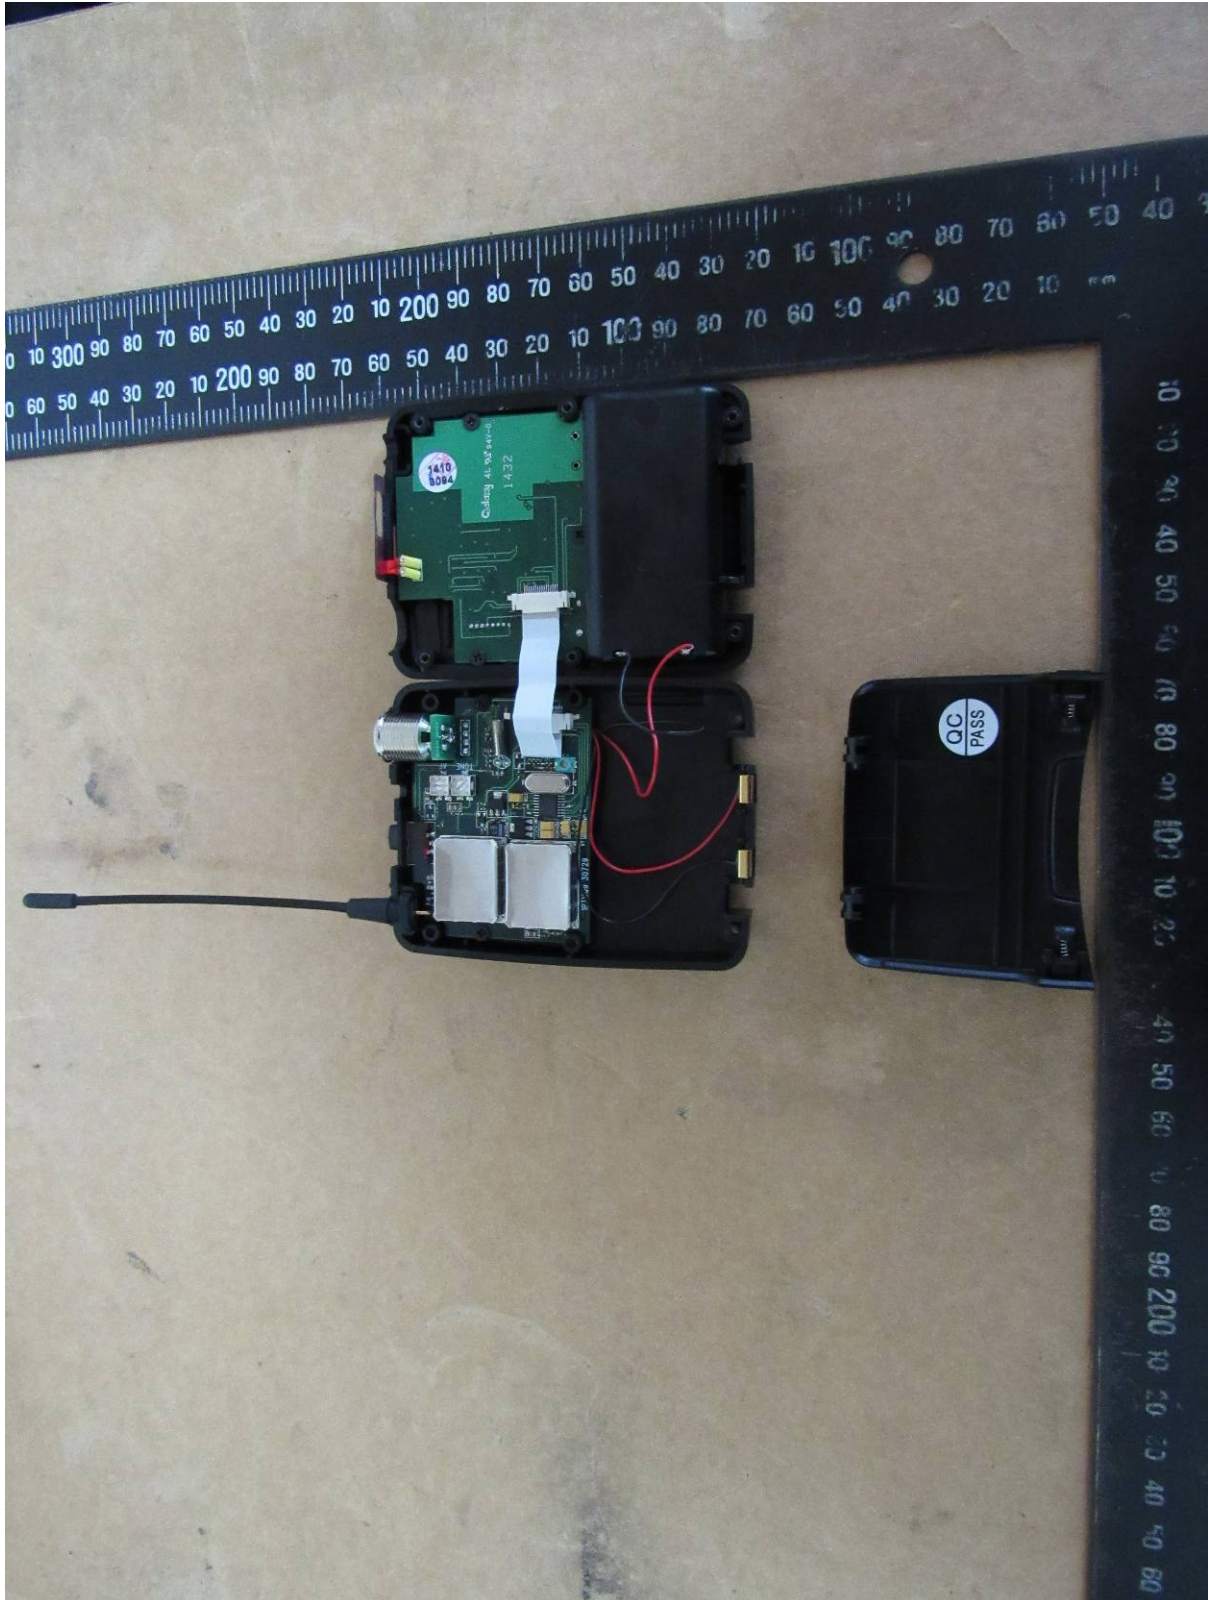

Worldwide Testing Services(Taiwan) Co., Ltd.

Registration number: W6M21504-14938-C-1

FCC ID: CINSM-6100IRDA

Internal Photos

Registration number: W6M21504-14938-C-1

FCC ID: CINSM-6100IRDA

Registration number: W6M21504-14938-C-1