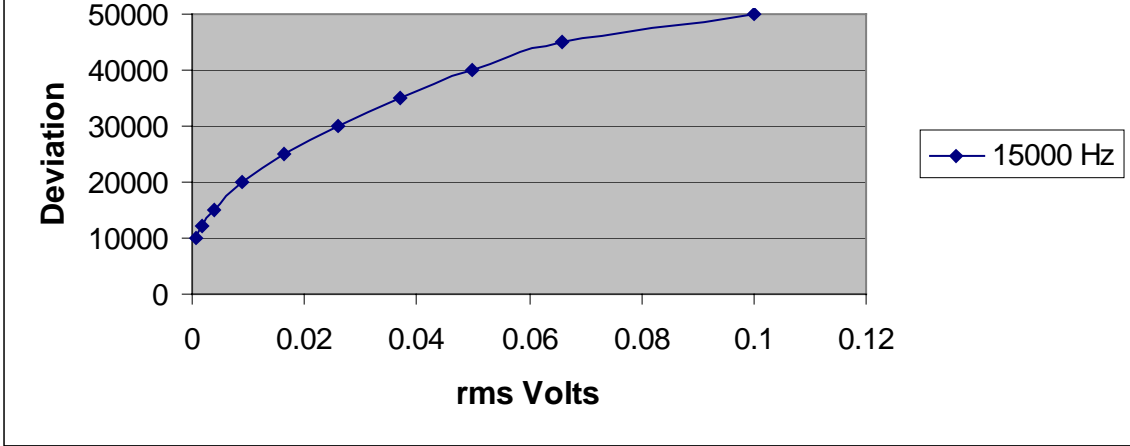

Modulation Limiting
Chiayo Electronics Co., LTD.
CINSM-216

CHIAYO ELECTRONICS CO., LTD.
FCC ID: CINSM-216
EXHIBIT # 10D