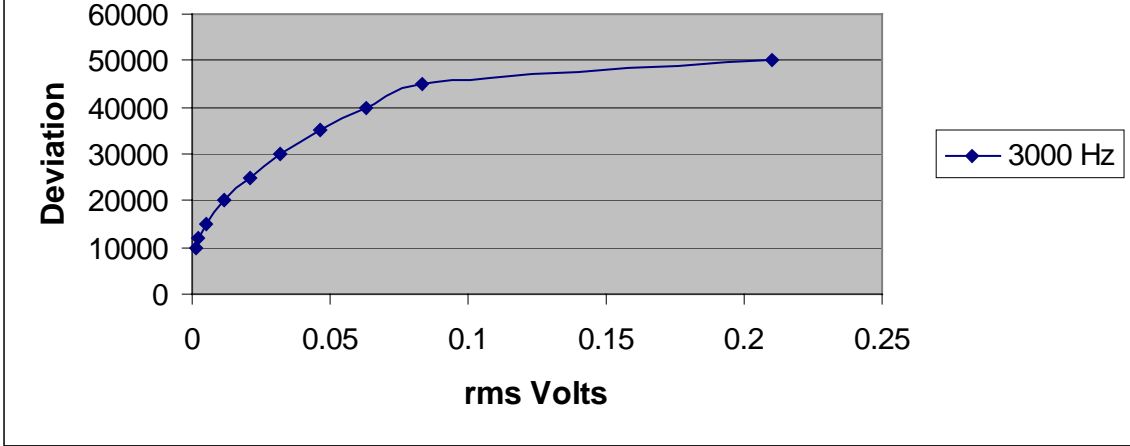

Modulation Limiting
Chiayo Electronics Co., LTD.
CINSM-216

CHIAYO ELECTRONICS CO., LTD.
FCC ID: CINSM-216
EXHIBIT # 10C