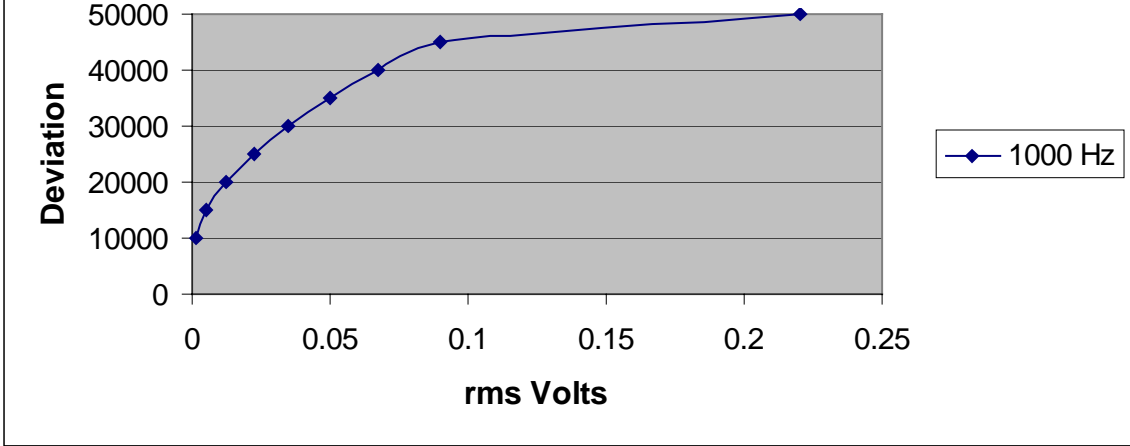

Modulation Limiting
Chiayo Electronics Co., LTD.
CINSM-216

CHIAYO ELECTRONICS CO., LTD.
FCC ID: CINSM-216
EXHIBIT # 10B