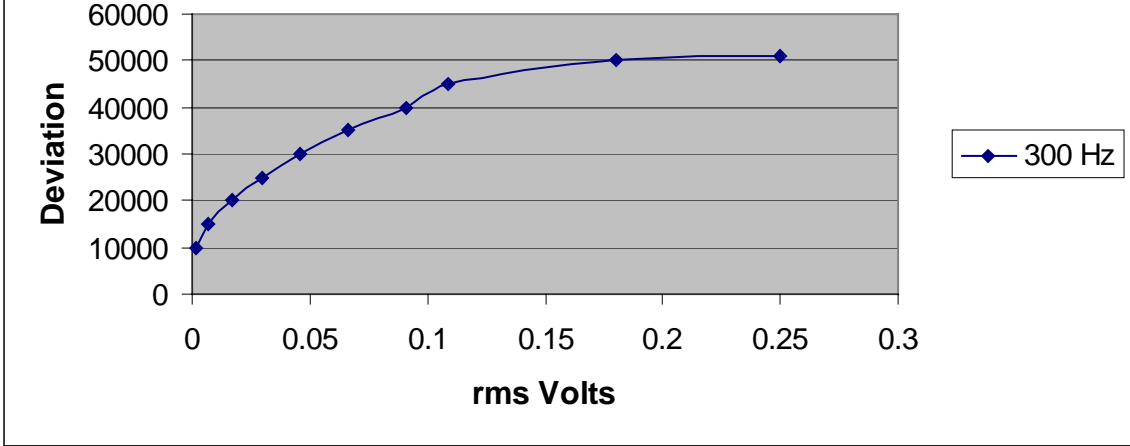

Modulation Limiting
Chiayo Electronics Co., LTD.
CINSM-216

CHIAYO ELECTRONICS CO., LTD.
FCC ID: CINSM-216
EXHIBIT # 10A