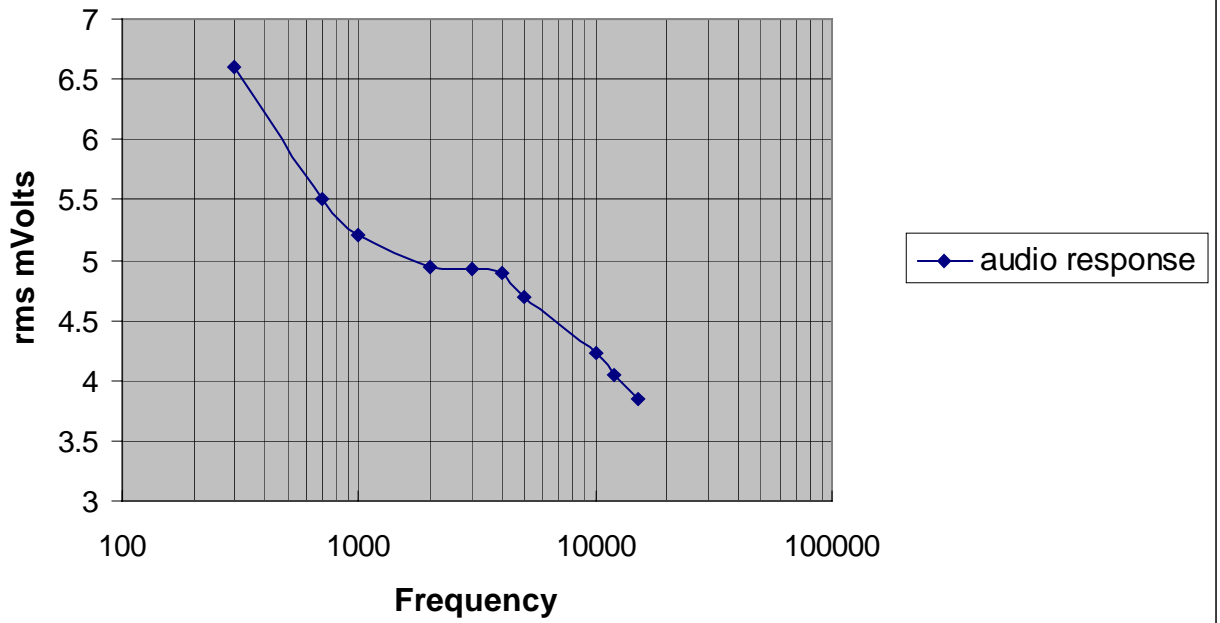

Chiayo Electronics Co., LTD.  
CINSM-216

CHIAYO ELECTRONICS CO., LTD.  
FCC ID: CINSM-216  
EXHIBIT # 9