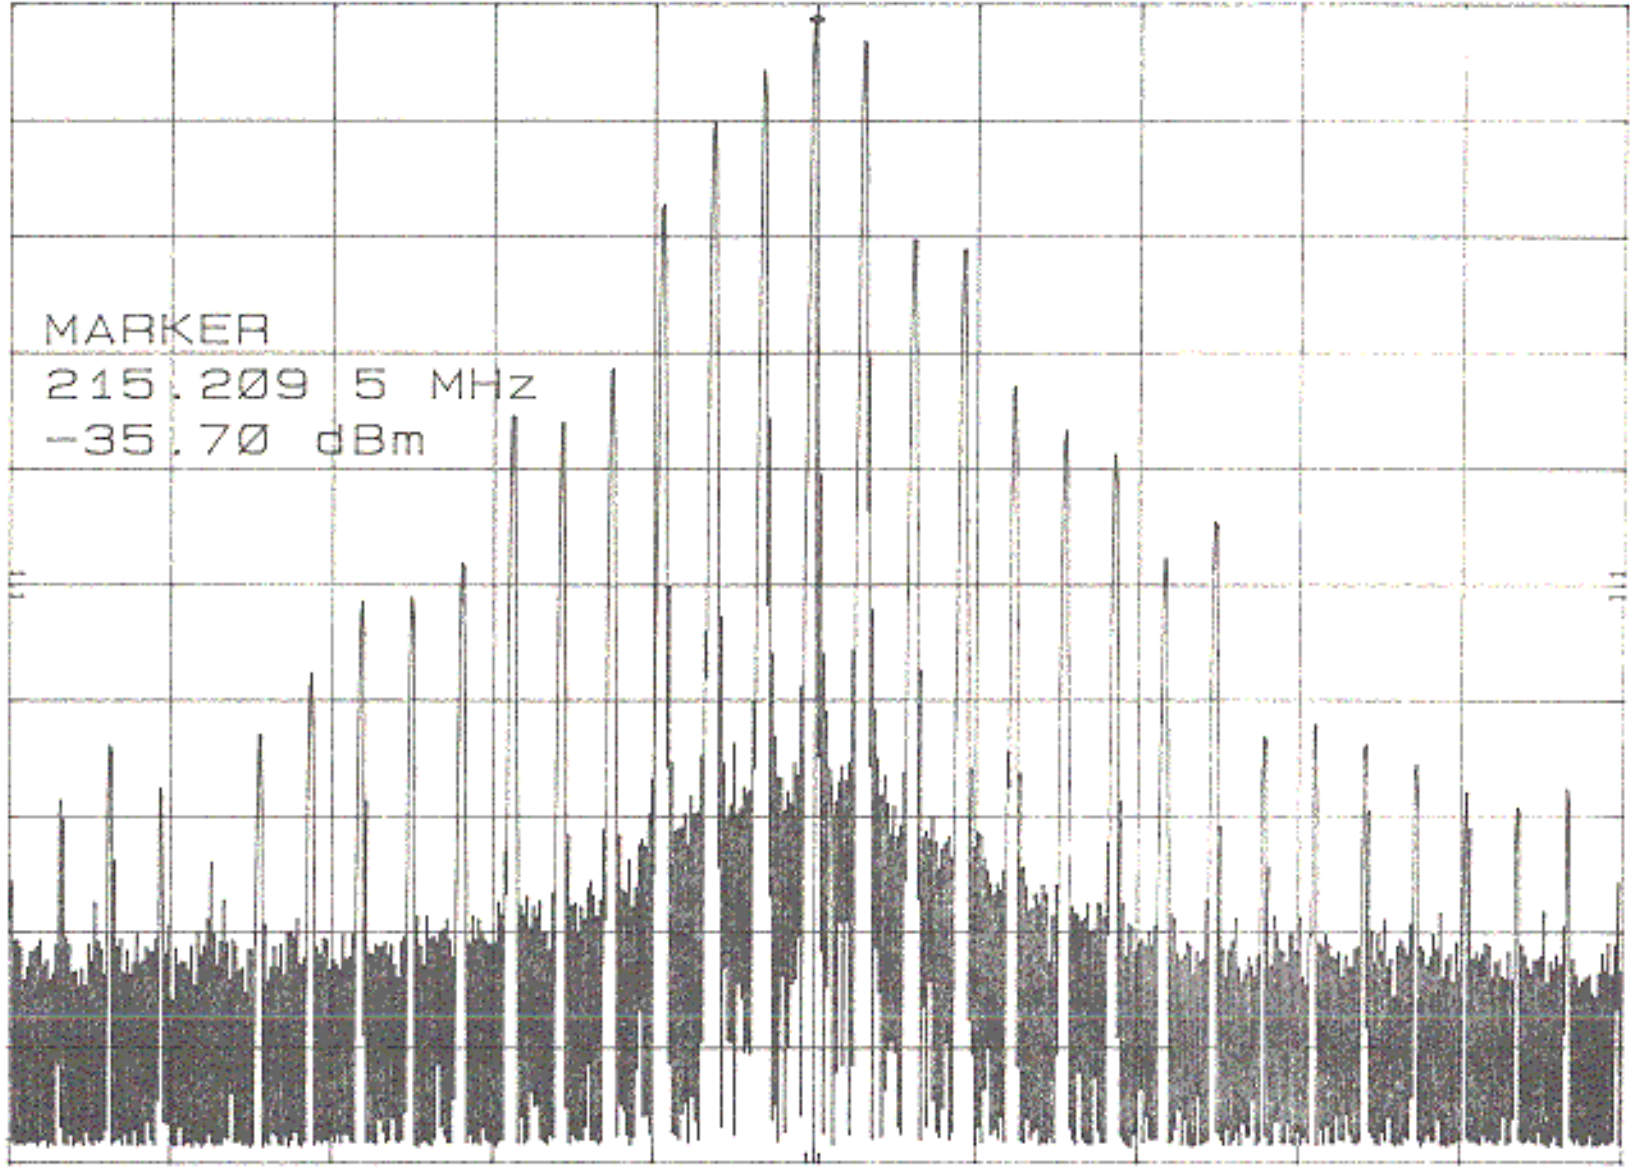

#1

MKR 215.210 4 MHz
-34.40 dBm

hp REF -33.4 dBm ATTEN 10 dB + 10 dB

10 dB/

OFFSET
-10.0
dB

CENTER 215.210 MHz SPAN 501 kHz
RES BW 1 kHz (i) VBW 100 kHz SWP 5.00 sec

#2

MKR 215.209 5 MHz
-35.70 dBm

hp REF -34.4 dBm ATTEN 10 dB +0 dB

10 dB/

OFFSET
-20.0
dB

CENTER 215.210 MHz SPAN 500 kHz
RES BW 1 kHz (1) VBW 100 kHz SWP 4.00 sec

#3

MKR 215.209 5 MHz

hp REF -34.4 dBm ATTEN 10 dB +0 dB

-47.80 dBm

10 dB/

OFFSET
-20.0
dB

REF LEVEL
-34.4 dBm

CENTER 215.210 MHz

RES BW 1 kHz (i)

VBW 100 kHz

SPAN 500 kHz

SWP 4.00 sec