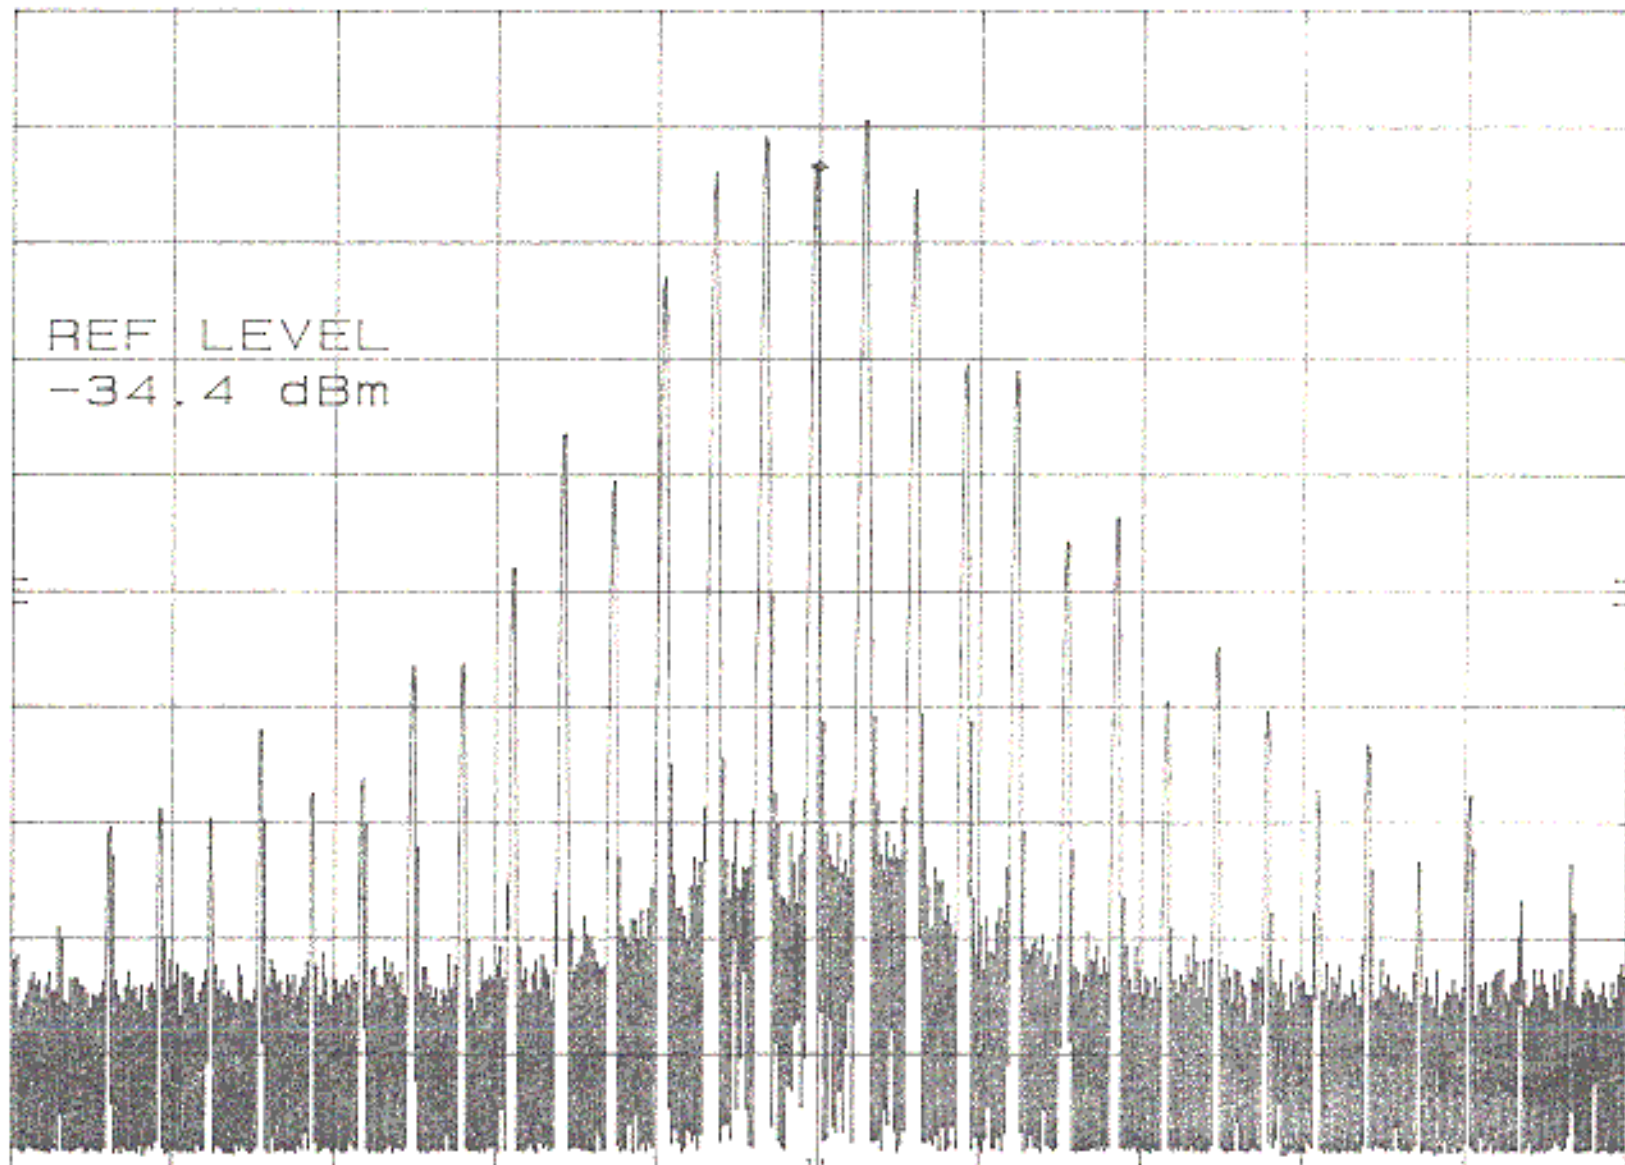

#1

MKR 215.210 4 MHz
-34.40 dBm

hp REF -33.4 dBm ATTEN 10 dB + 10 dB

10 dB/

OFFSET
-10.0
dB

CENTER 215.210 MHz SPAN 501 kHz
RES BW 1 kHz (i) VBW 100 kHz SWP 5.00 sec

#2

MKR 215.209 5 MHz
-35.70 dBm

hp REF -34.4 dBm ATTEN 10 dB +0 dB

10 dB/

OFFSET
-20.0
dB

CENTER 215.210 MHz SPAN 500 kHz
RES BW 1 kHz (1) VBW 100 kHz SWP 4.00 sec

#3

MKR 215.209 5 MHz

hp REF -34.4 dBm ATTEN 10 dB +0 dB

-47.80 dBm

10 dB/

OFFSET
-20.0
dB

REF LEVEL
-34.4 dBm

CENTER 215.210 MHz

RES BW 1 kHz (i)

VBW 100 kHz

SPAN 500 kHz

SWP 4.00 sec