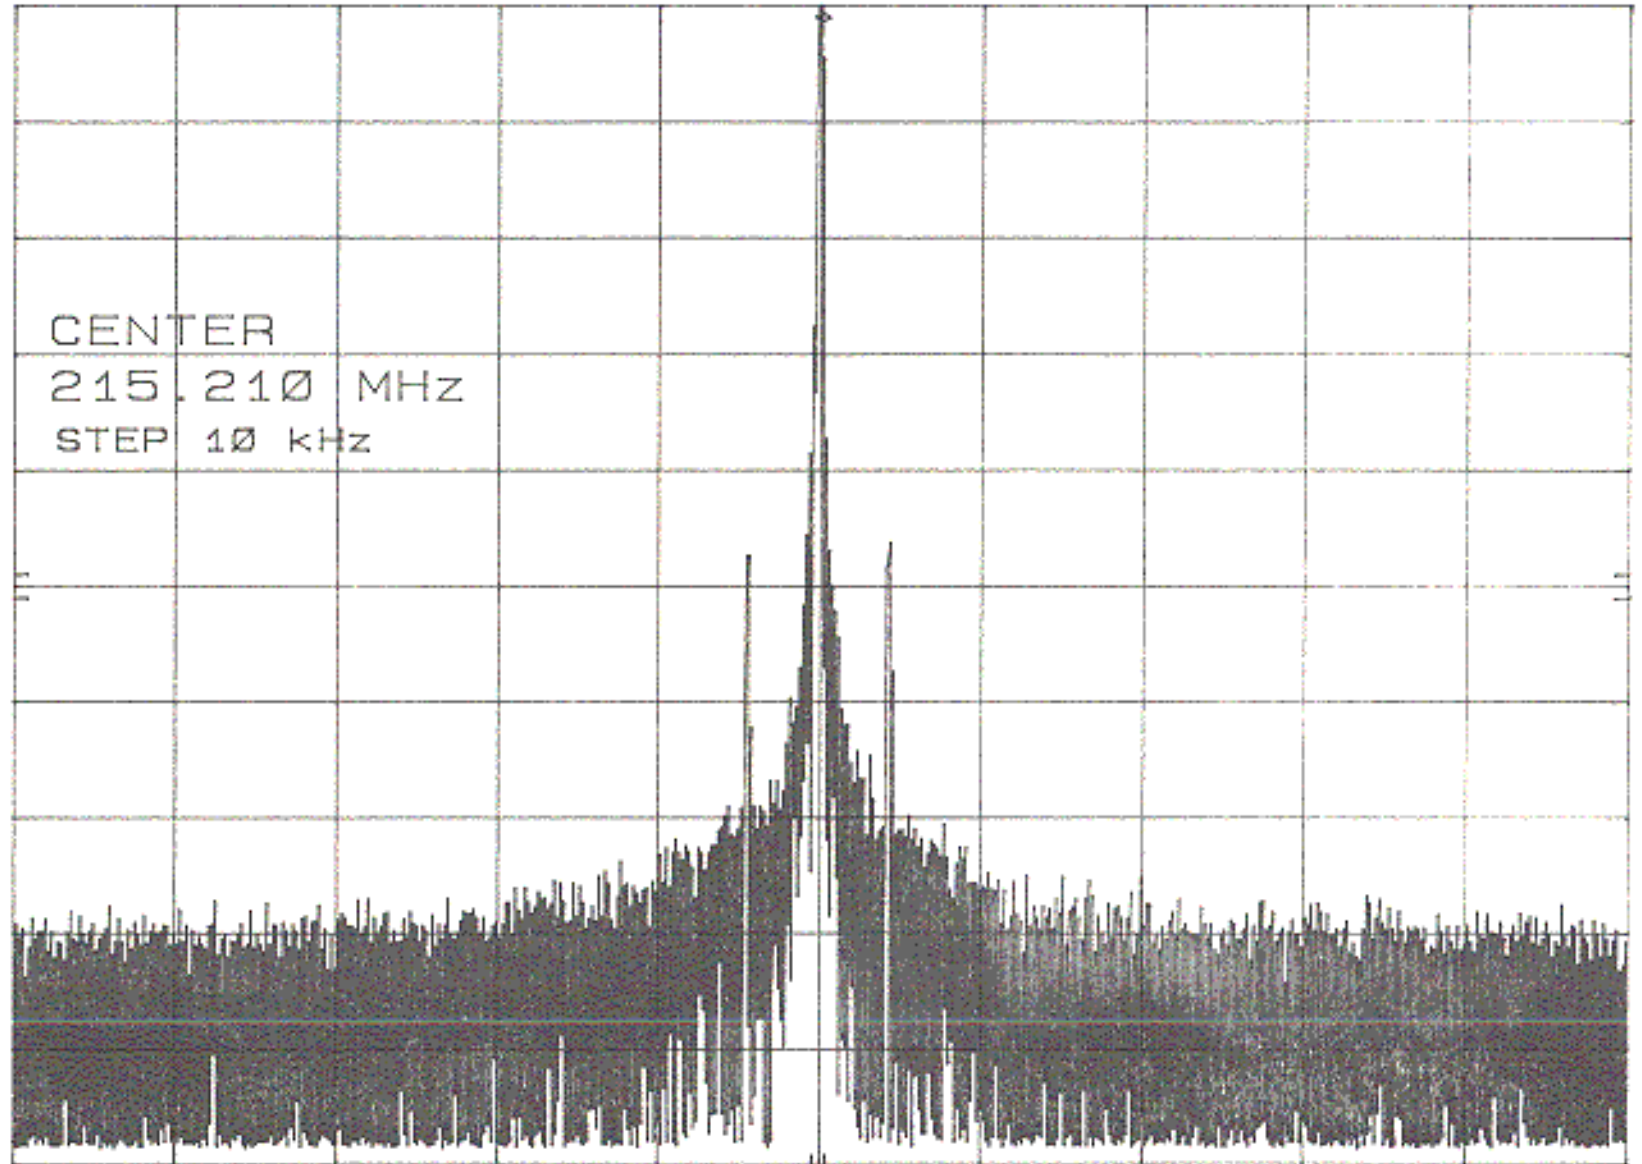

#1

MKR 215.210 4 MHz
-34.40 dBm

hp REF -33.4 dBm ATTEN 10 dB + 10 dB

10 dB/

OFFSET
-10.0
dB

CENTER 215.210 MHz SPAN 501 kHz
RES BW 1 kHz (i) VBW 100 kHz SWP 5.00 sec

#2

MKR 215.209 5 MHz
-35.70 dBm

hp REF -34.4 dBm ATTEN 10 dB +0 dB

10 dB/

OFFSET
-20.0
dB

CENTER 215.210 MHz SPAN 500 kHz
RES BW 1 kHz (1) VBW 100 kHz SWP 4.00 sec

#3

MKR 215.209 5 MHz

hp REF -34.4 dBm ATTEN 10 dB +0 dB

-47.80 dBm

10 dB/

OFFSET
-20.0
dB

REF LEVEL
-34.4 dBm

CENTER 215.210 MHz

RES BW 1 kHz (i)

VBW 100 kHz

SPAN 500 kHz

SWP 4.00 sec