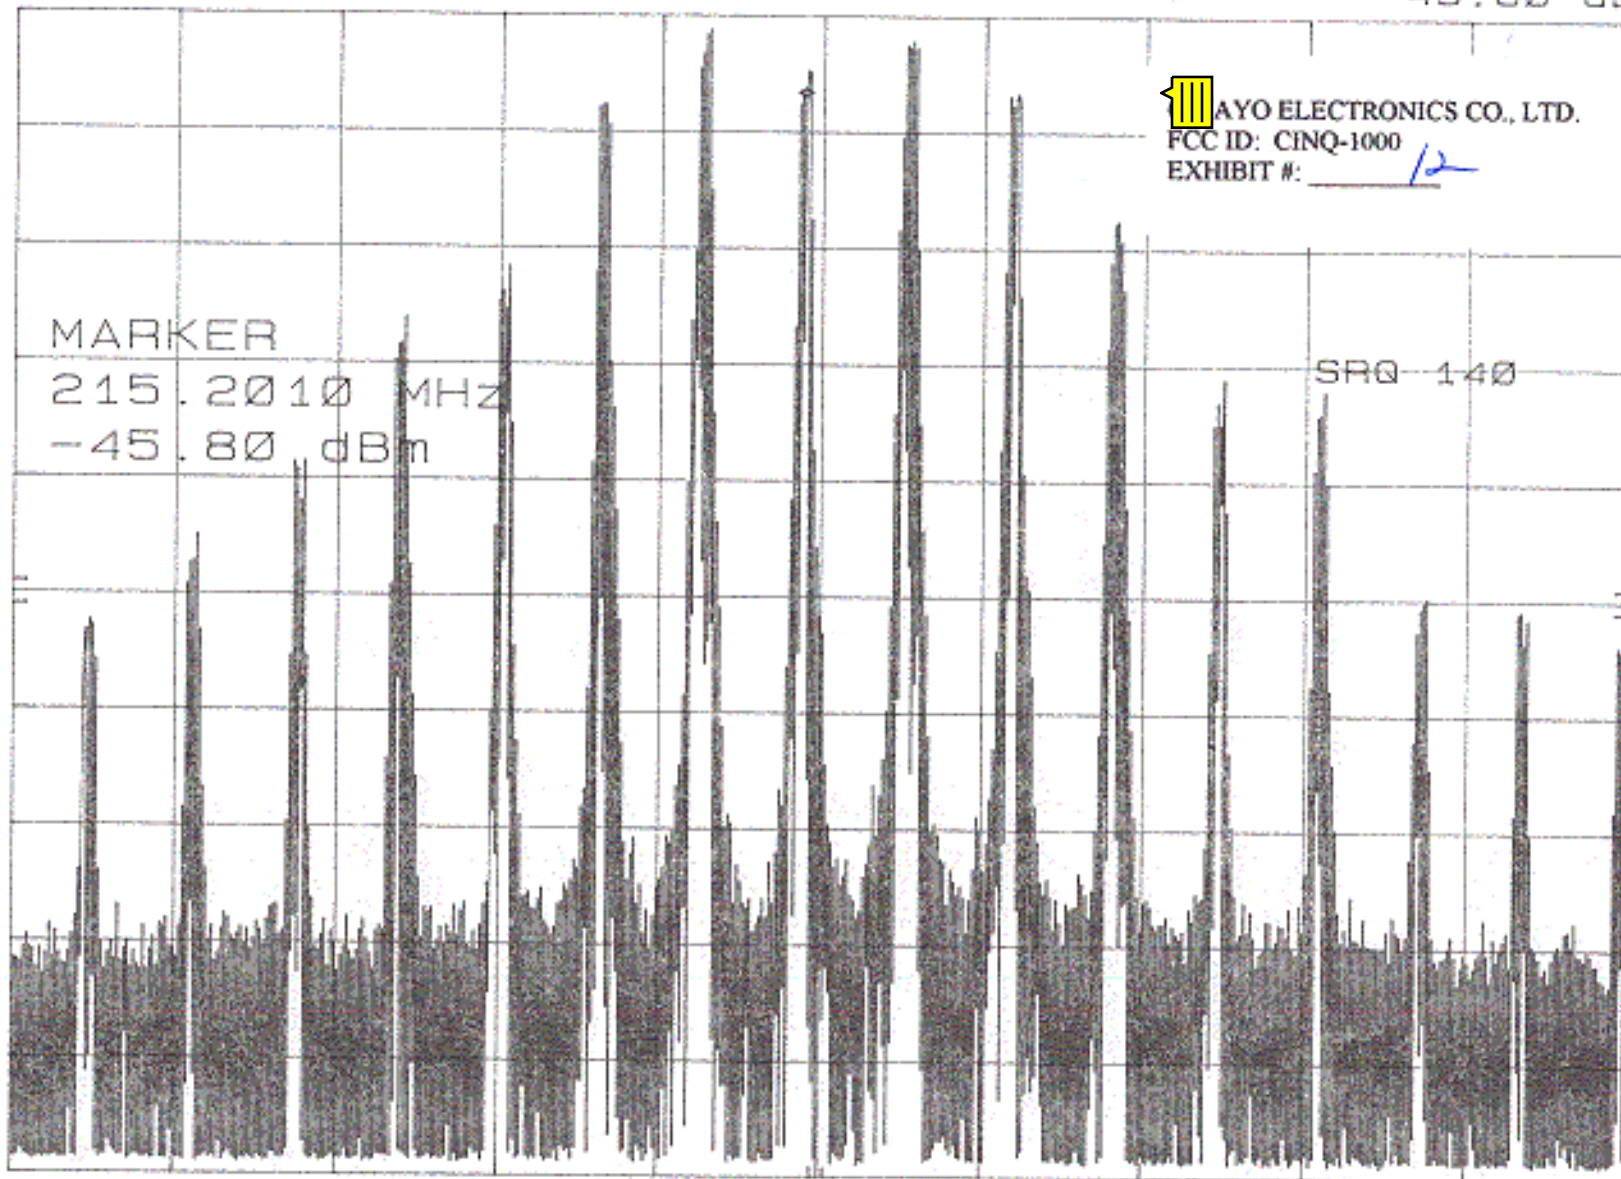

15 kHz TONE

hp REF -39.2 dBm ATTEN 0 dB

MKR 215.2010 MHz
-45.80 dBm

10 dB/

OFFSET
-20.0
dB

RAYO ELECTRONICS CO., LTD.
FCC ID: CINQ-1000
EXHIBIT #: 12

MARKER
215.2010 MHz
-45.80 dBm

SRQ 140

CENTER 215.2040 MHz

RES BW 300 Hz

VBW 100 kHz

SPAN 250.0 kHz
SWP 7.5 sec