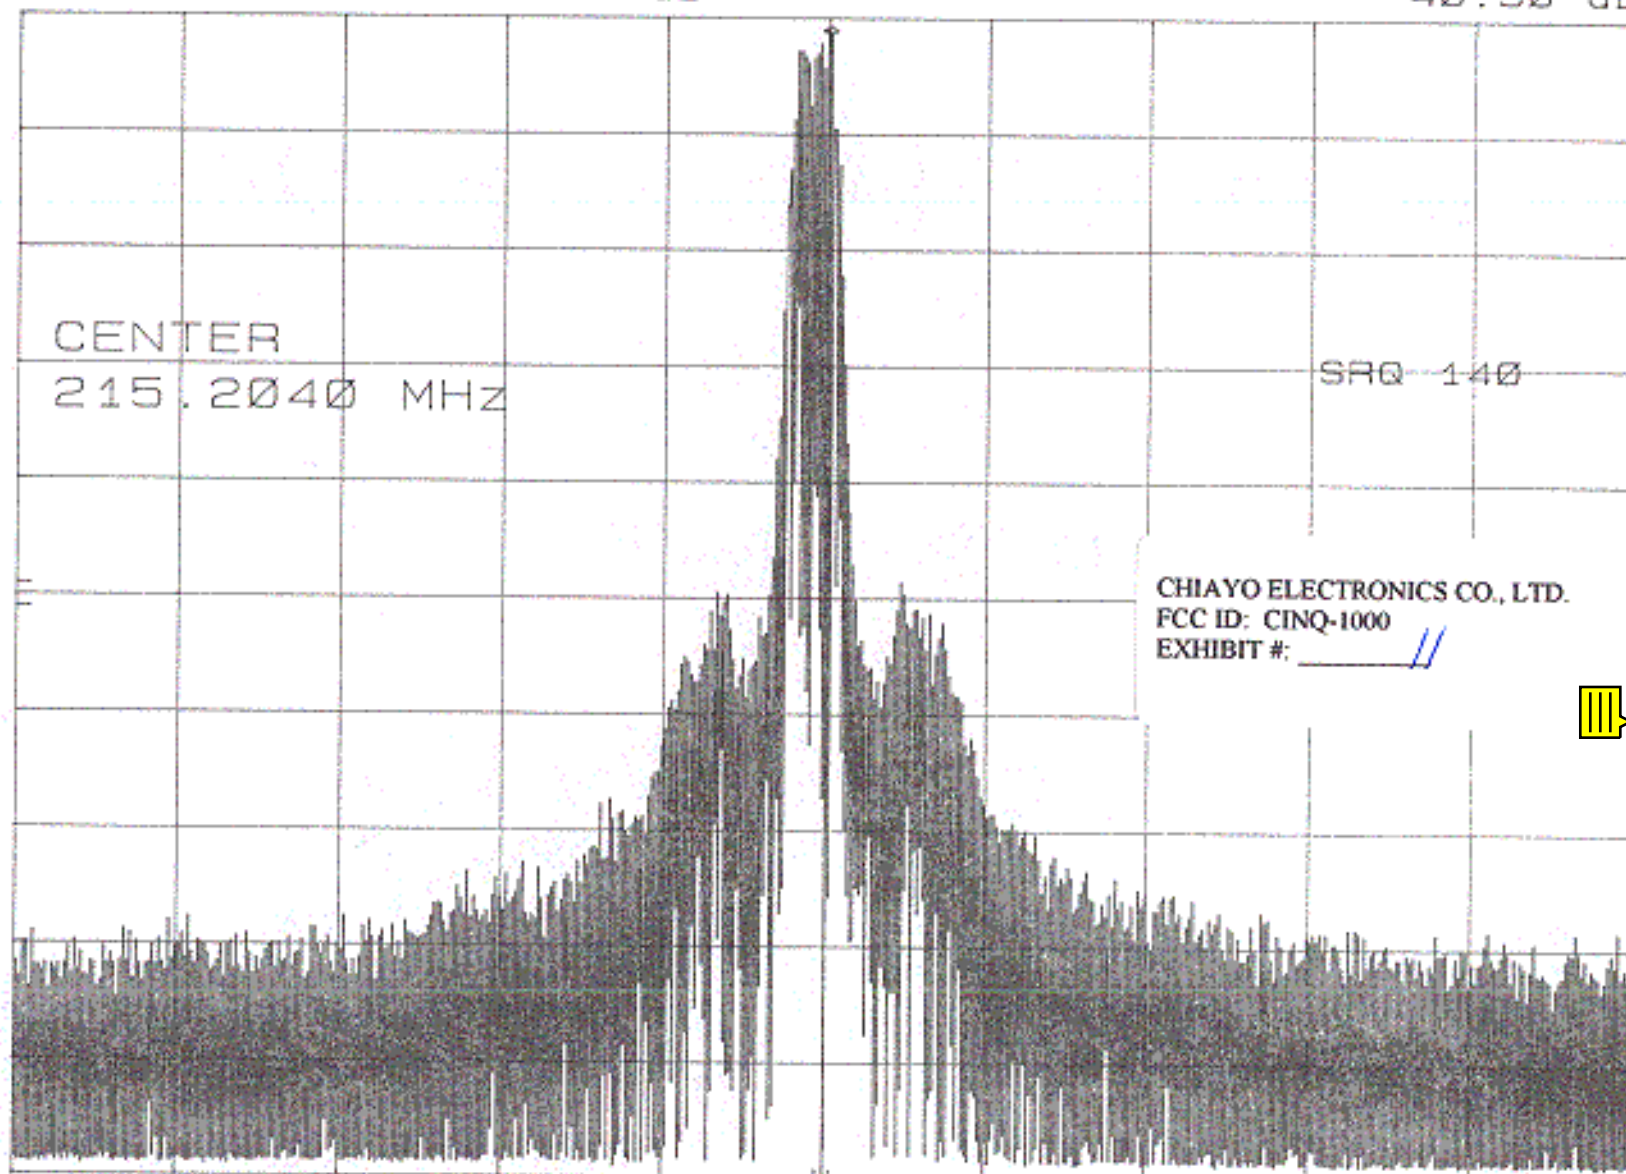

NO MODULATION

hp REF -39.2 dBm ATTEN 0 dB

MKR 215.2040 MHz  
-40.30 dBm

10 dB/

OFFSET  
-20.0  
dB

CENTER  
215.2040 MHz

SRQ 140

CHIAYO ELECTRONICS CO., LTD.  
FCC ID: C1NQ-1000  
EXHIBIT #: \_\_\_\_\_ //

CENTER 215.2040 MHz

RES BW 300 Hz

VBW 100 kHz

SPAN 250.0 kHz

SWP 7.5 sec