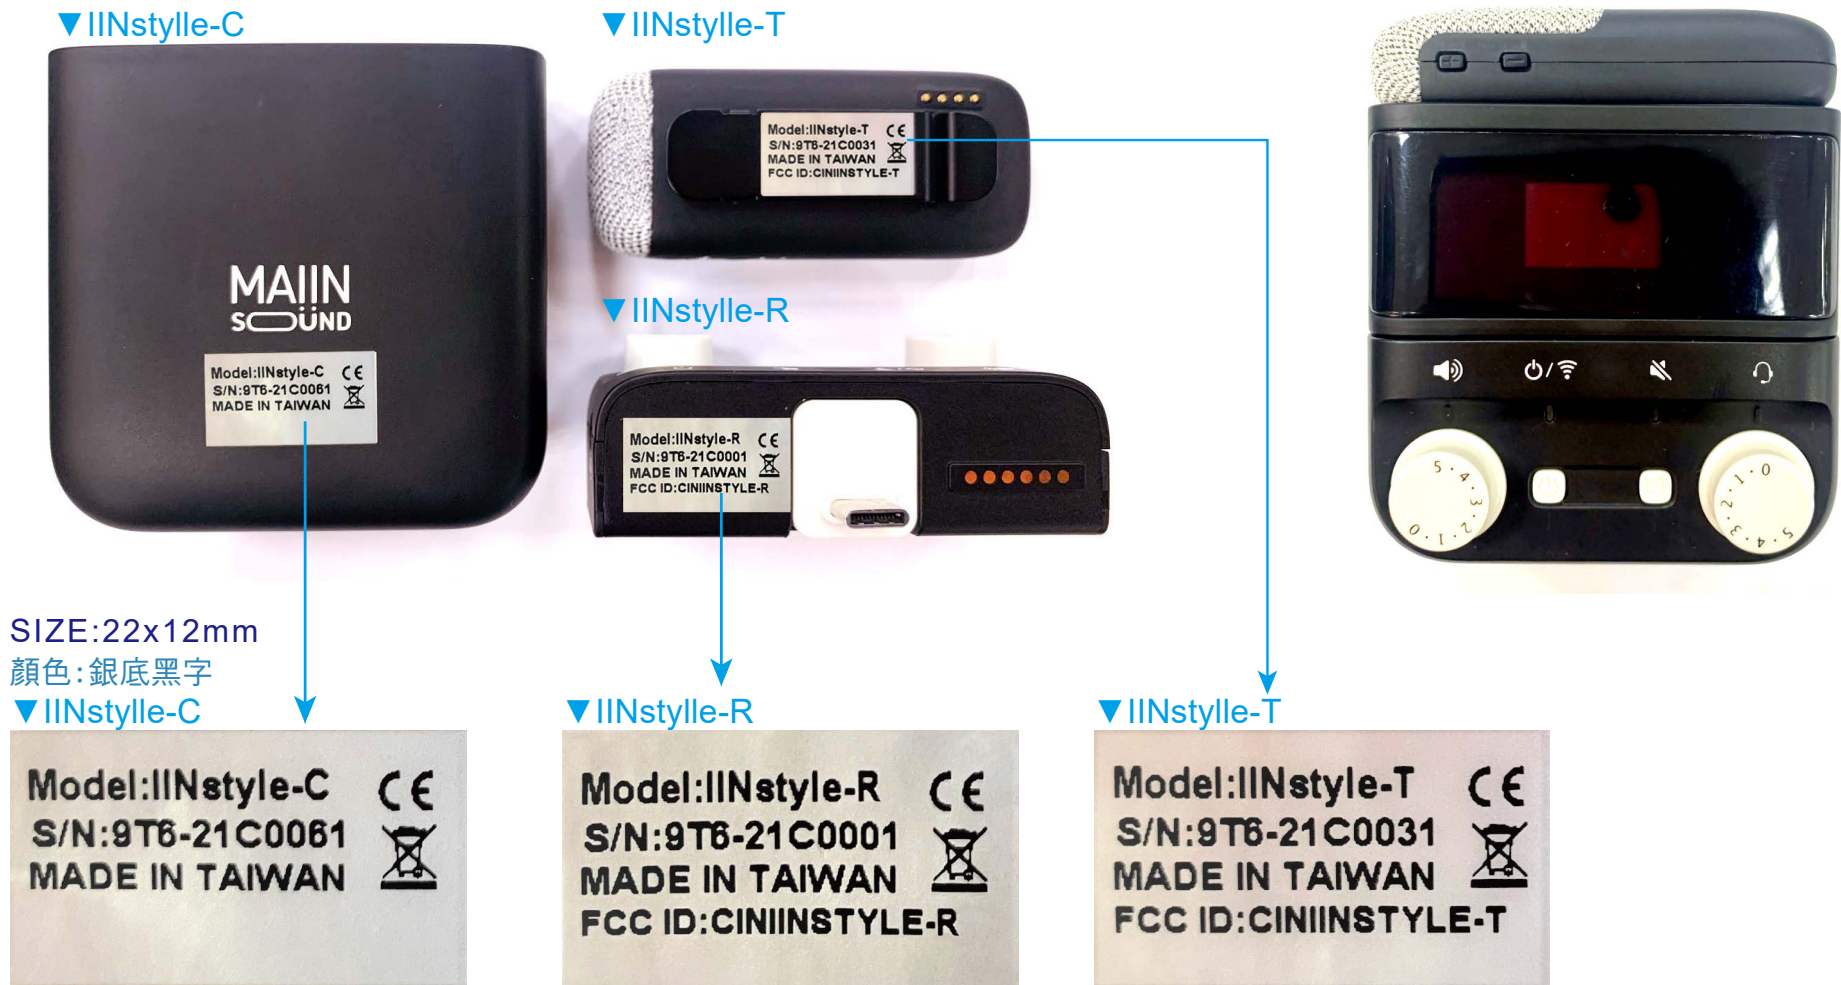

IINstyle (MAIIN SOUND)流水貼紙FCC黏貼位置圖

CO.,LTD	CHIAYO	DRAWING NO.	21422301	DESCRIPTION	黏貼位置圖				
MODEL	IINstyle (MAIIN SOUND)	COMPUTER NO.		DATE	2022/03/09				
REVERSION	A	DRAWN	Alan	APPROVED		UNIT	mm	SCALE	1:1