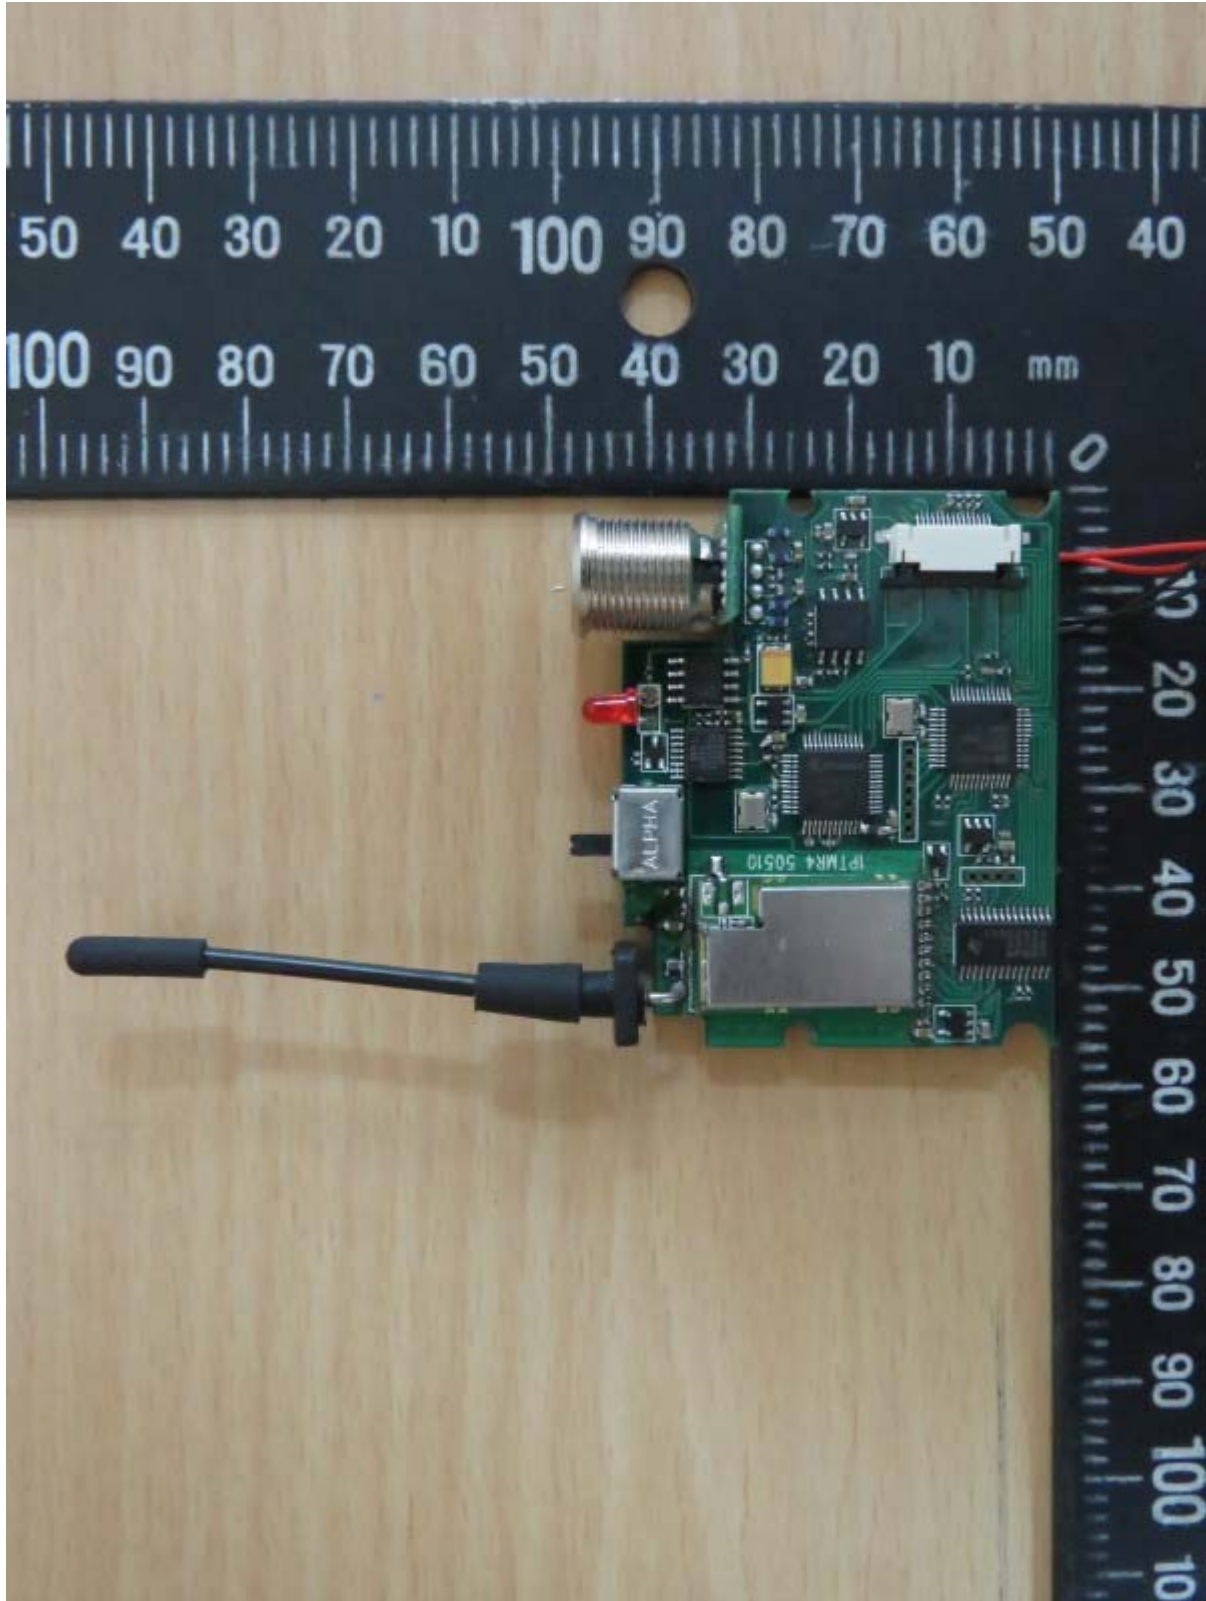

Worldwide Testing Services(Taiwan) Co., Ltd.

Registration number: W6M21709-17389-C-1
FCC ID: CINDB-2400