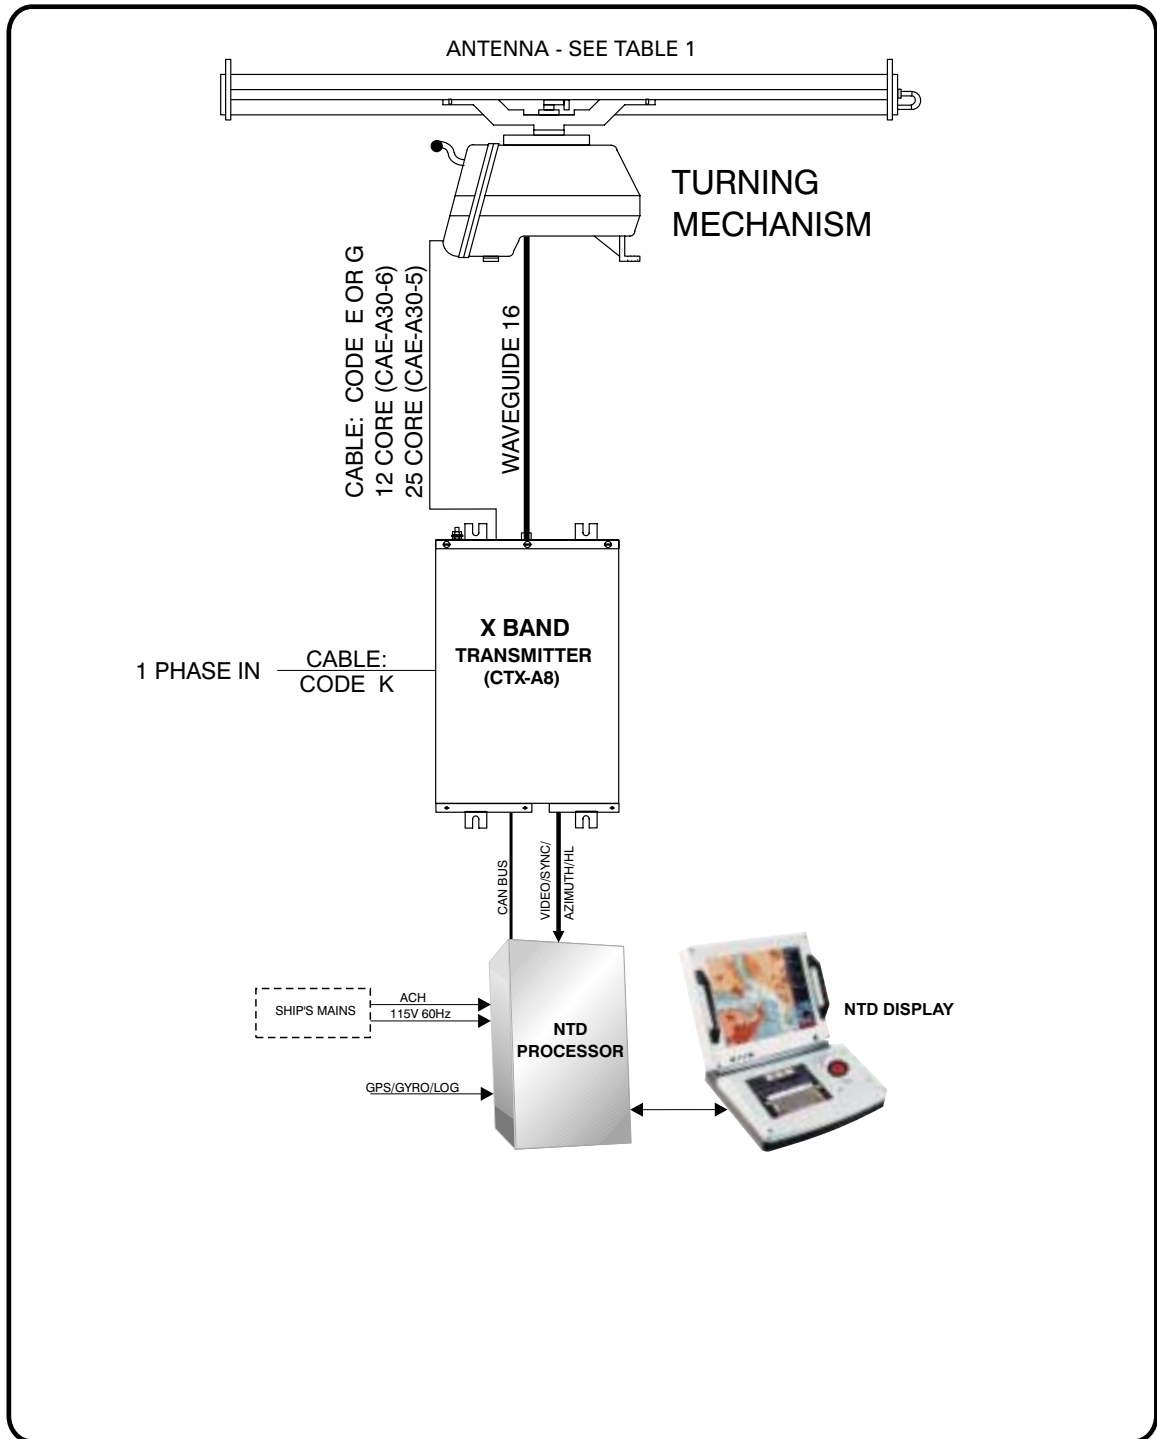

TABLE 1 ANTENNA OPTIONS
1.3m ANTENNA (CAE-A27)
1.8m ANTENNA (CAE-A13/2)
2.4m ANTENNA (CAE-A25)

CABLE CODES
CABLE E - 12 CORE
CABLE G - 25 CORE
CABLE K - 2 CORE POWER
CABLE M - 38 CORE or 10 CORE + 2 COAXIAL

CD-3879

Figure 2 - Typical System Configuration with Nucleus Display

TABLE 1 ANTENNA OPTIONS
1.3m ANTENNA (CAE-A27)
1.8m ANTENNA (CAE-A13/2)
2.4m ANTENNA (CAE-A25)

CABLE CODES
CABLE E - 12 CORE
CABLE G - 25 CORE
CABLE K - 2 CORE POWER
CABLE M - 38 CORE or 10 CORE + 2 COAXIAL

CD-4430

Figure 3 - Typical System Configuration with NTD Display