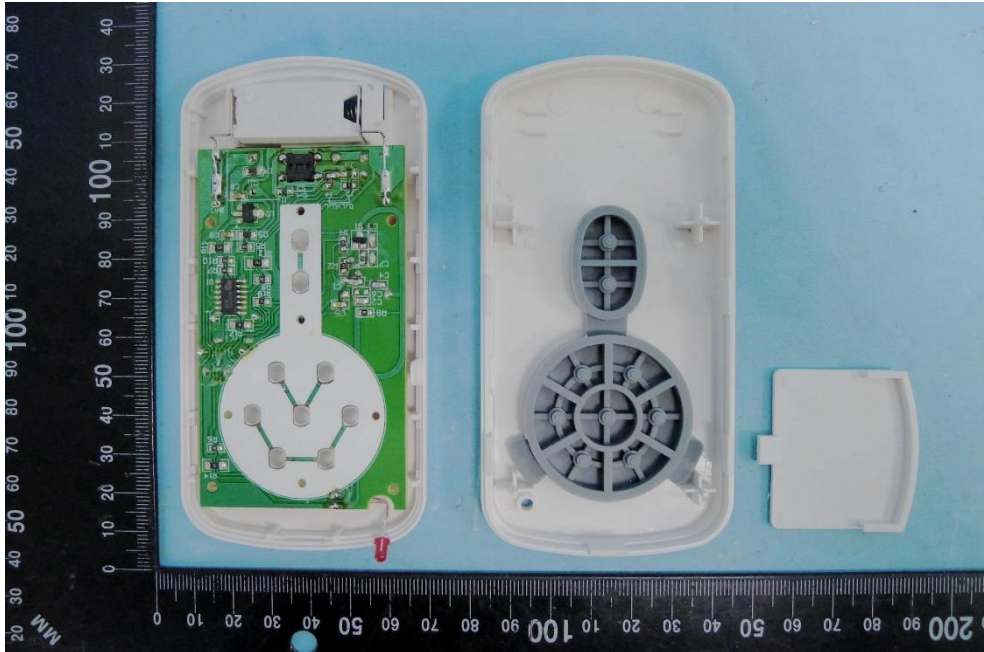

Product: Remote FAN SPEED CONTROL

Brand Name: RHINE

Model Number: RH787TB

Internal Photograph

(1) EUT Photo

(2) EUT Photo

(3) EUT Photo

(4) EUT Photo