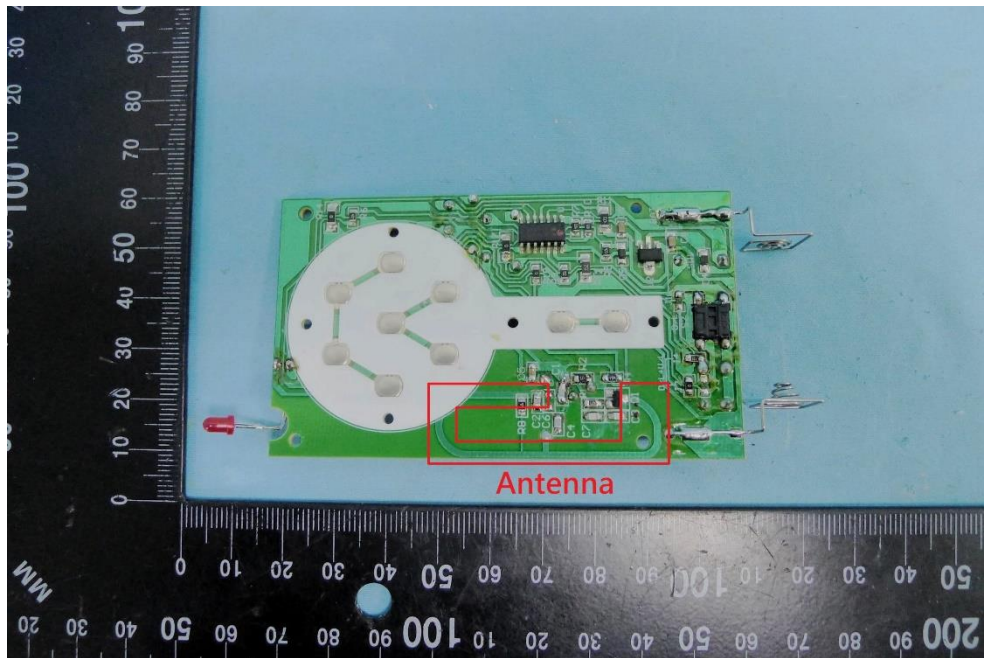

Product: Remote FAN SPEED CONTROL

Brand Name: RHINE

Model Number: RH787TB

Internal Photograph

(1) EUT Photo

(2) EUT Photo

(3) EUT Photo

(4) EUT Photo