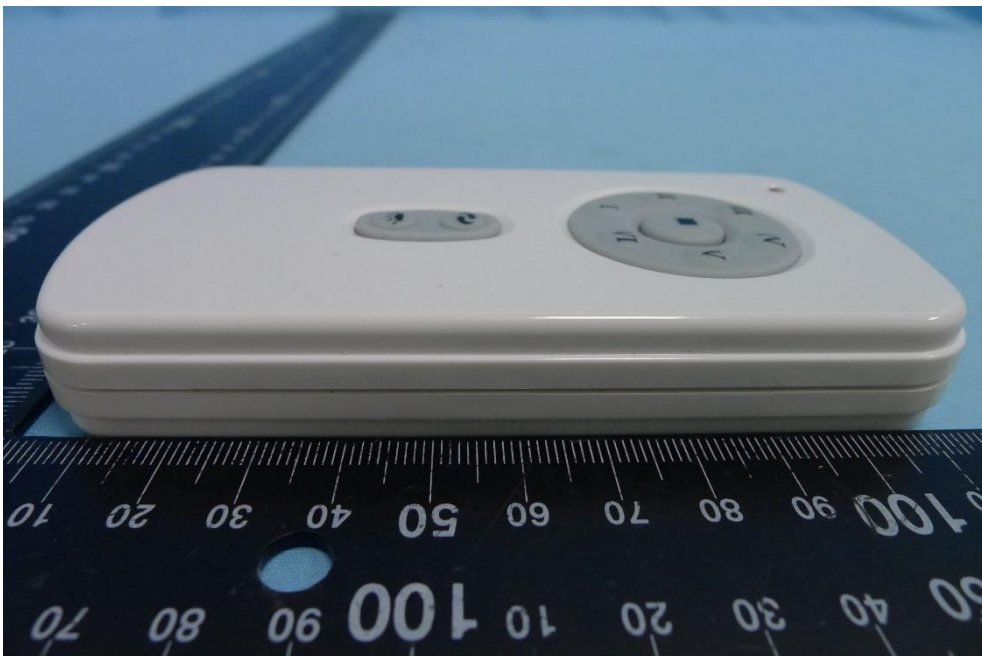

Product: Remote FAN SPEED CONTROL

Brand Name: RHINE

Model Number: RH787TB

External Photograph

(1) EUT Photo (RH787TB)

(2) EUT Photo (RH787TB)

(3) EUT Photo (RH787TB)

(4) EUT Photo (RH787TB)

(5) EUT Photo (RH787TB)

(6) EUT Photo (RH787TB)

(7) EUT Photo (RH787TBG)

(8) EUT Photo (RH787TBG)

(9) EUT Photo (RH787TBG)

(10) EUT Photo (RH787TBG)

(11) EUT Photo (RH787TBG)

(12) EUT Photo (RH787TBG)