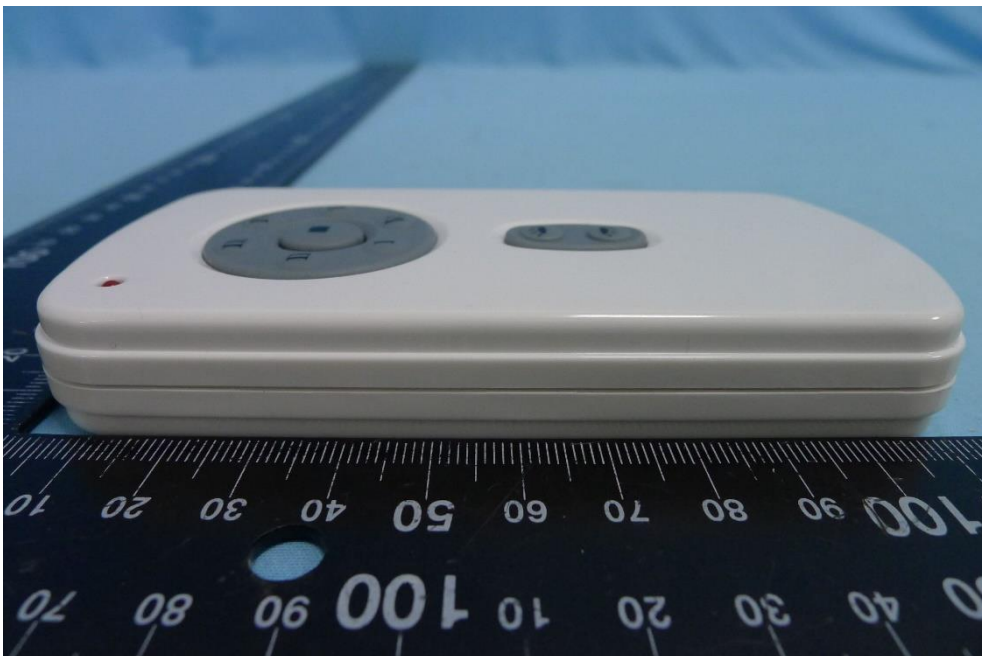

Product: Remote FAN SPEED CONTROL

Brand Name: RHINE

Model Number: RH787TB

External Photograph

(1) EUT Photo (RH787TB)

(2) EUT Photo (RH787TB)

(3) EUT Photo (RH787TB)

(4) EUT Photo (RH787TB)

(5) EUT Photo (RH787TB)

(6) EUT Photo (RH787TB)

(7) EUT Photo (RH787TBG)

(8) EUT Photo (RH787TBG)

(9) EUT Photo (RH787TBG)

(10) EUT Photo (RH787TBG)

(11) EUT Photo (RH787TBG)

(12) EUT Photo (RH787TBG)