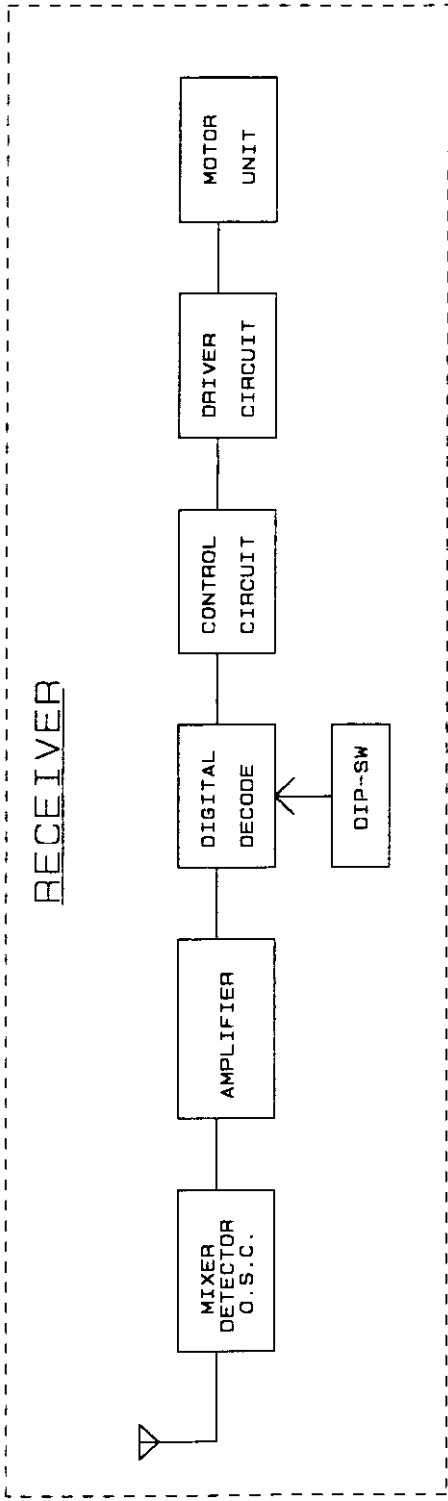

BLOCK DIAGRAM & CIRCUIT DIAGRAM

RHINE ELECTRONIC CO., LTD.

FCC ID. No.: CHQ8BT7083R

Receiver of Remote Control

BLOCK DIAGRAM

FCC ID. No.: CHQ8BT7083R

RF BLOCK & CONTROL BLOCK DIAGRAM

Title	
RHINE ELECTRONIC CO., LTD.	
Size	Document Number
A	BLOCK.SCH
Date:	August 21, 1998
Sheet	of