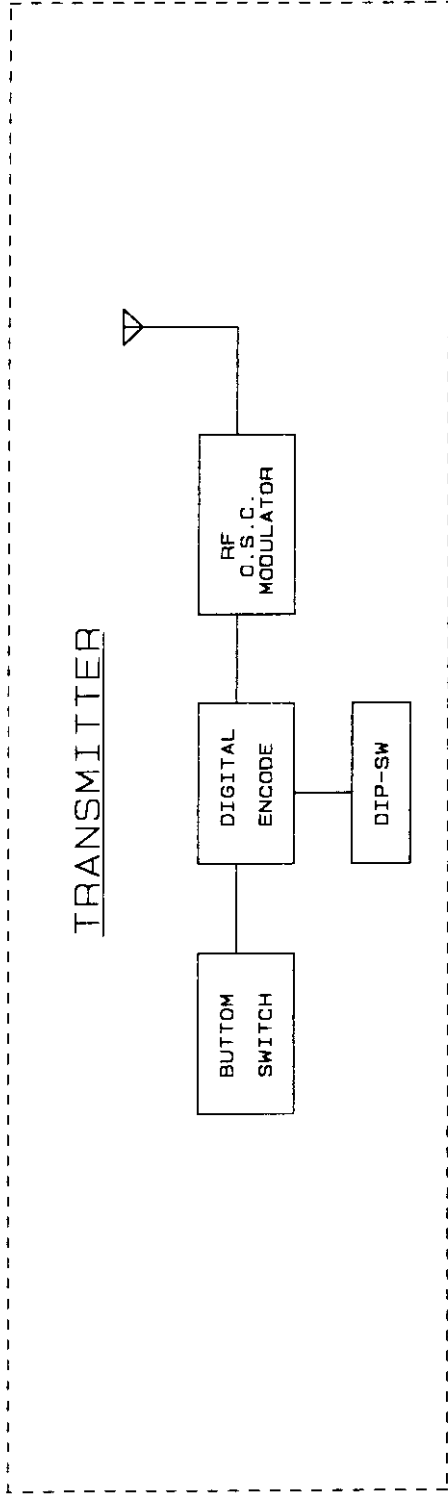

BLOCK DIAGRAM & CIRCUIT DIAGRAM

RHINE ELECTRONIC CO., LTD.

FCC ID. No.: CHQ8BT7083R

Receiver of Remote Control

BLOCK DIAGRAM

FCC ID. No.: CHQ8BT7083R

RF BLOCK & CONTROL BLOCK DIAGRAM

Title	
RHINE ELECTRONIC CO., LTD.	
Size	Document Number
A	BLOCK.SCH
Date:	August 21, 1998
Sheet	of