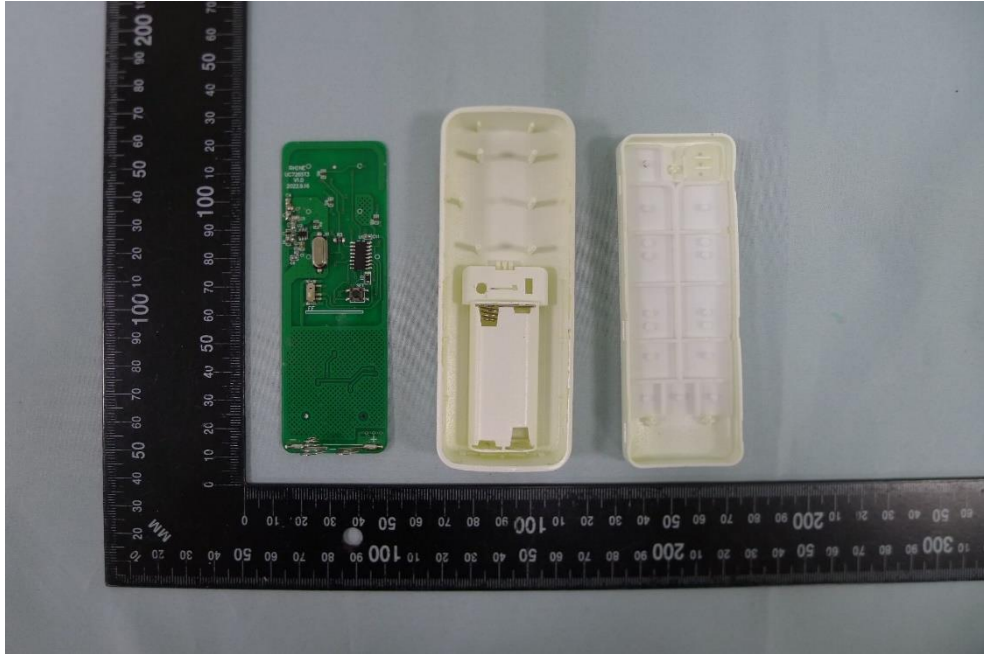

**Product: Transmitter**

**Brand Name: RHINE**

**Model Number: UC7265T3**

### Internal Photograph

(1) EUT Photo

(2) EUT Photo

(3) EUT Photo

(4) EUT Photo