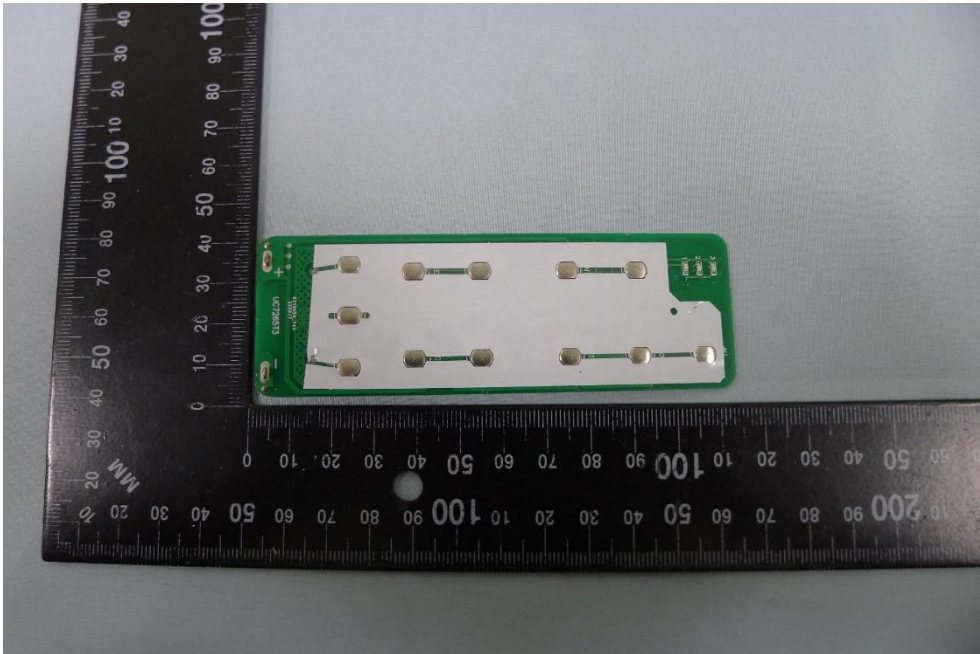

**Product: Transmitter**

**Brand Name: RHINE**

**Model Number: UC7265T3**

### Internal Photograph

(1) EUT Photo

(2) EUT Photo

(3) EUT Photo

(4) EUT Photo