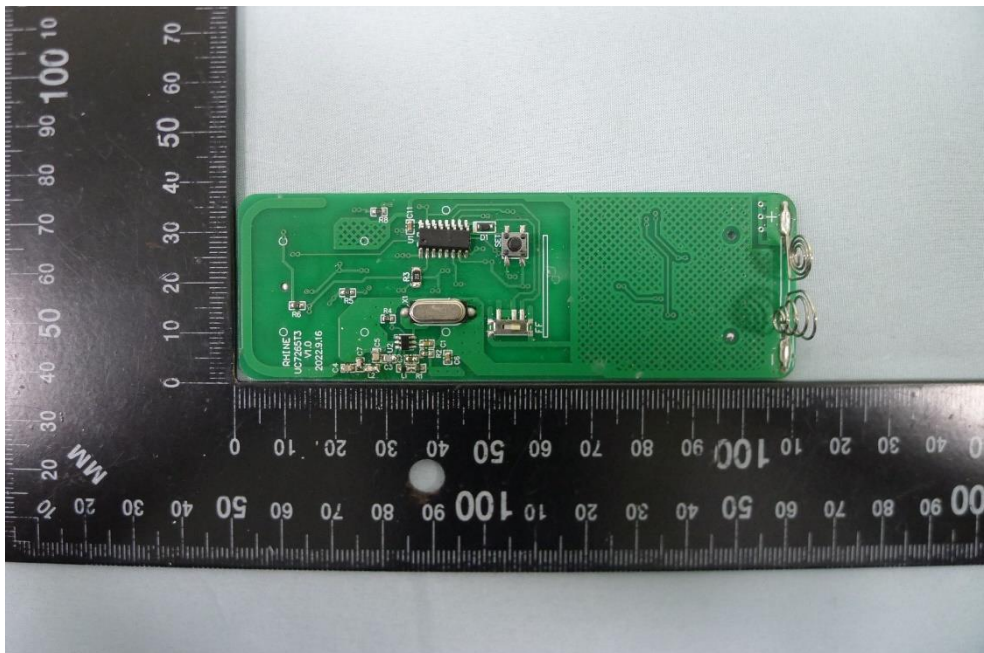

**Product: Transmitter**

**Brand Name: RHINE**

**Model Number: UC7265T3**

### Internal Photograph

(1) EUT Photo

(2) EUT Photo

(3) EUT Photo

(4) EUT Photo