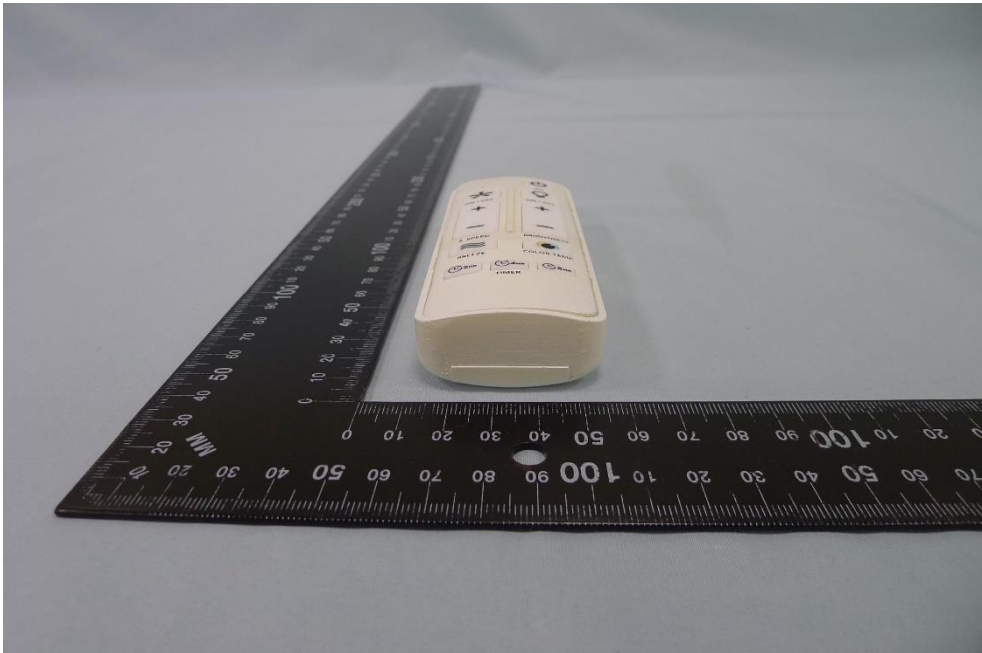

(5) EUT Photo