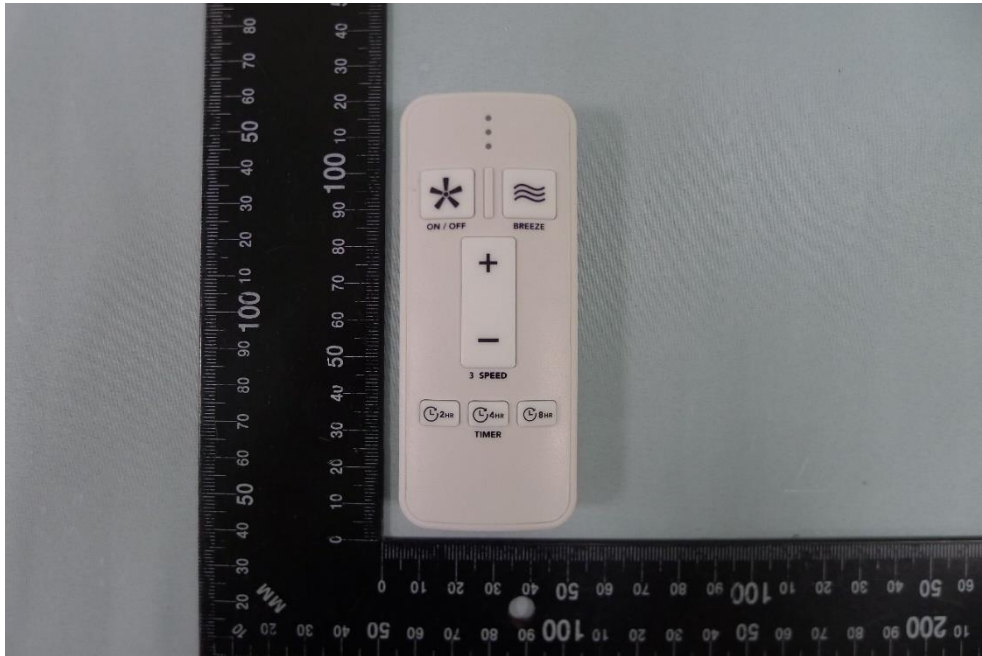

Product: Transmitter

Brand Name: RHINE

Model Number: UC7260T3

External Photograph

(1) EUT Photo

(2) EUT Photo

(3) EUT Photo

(4) EUT Photo