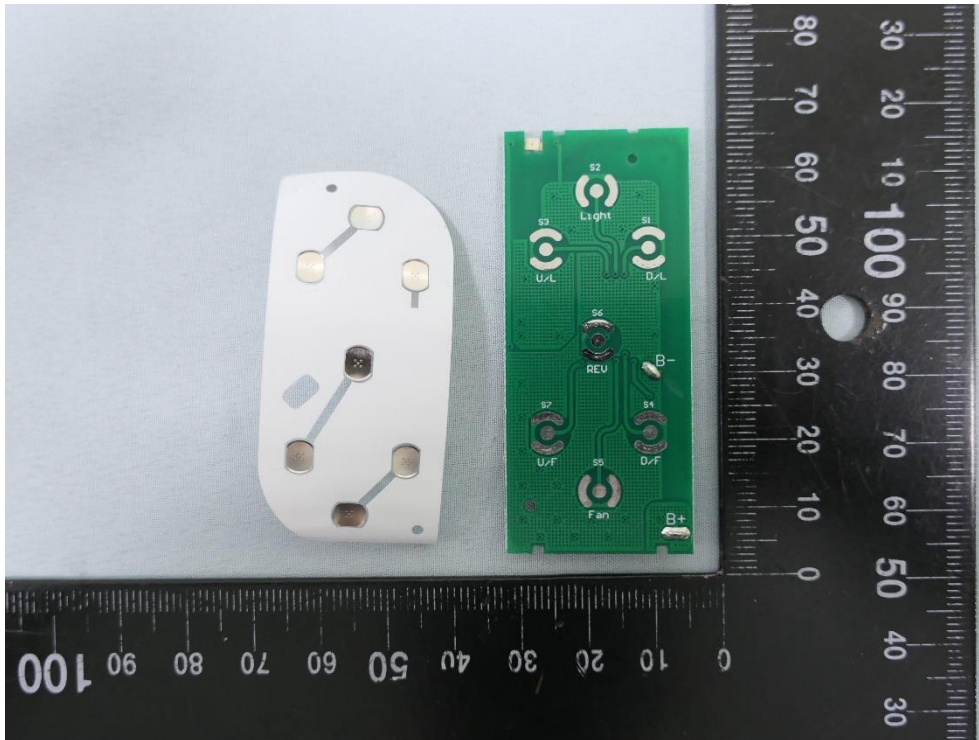

Product: Transmitter

Brand Name: RHINE

Model Number: UC7250T

### Internal Photograph

(1) EUT Photo

(2) EUT Photo

(3) EUT Photo

(4) EUT Photo

(5) EUT Photo

(6) EUT Photo

(7) EUT Photo