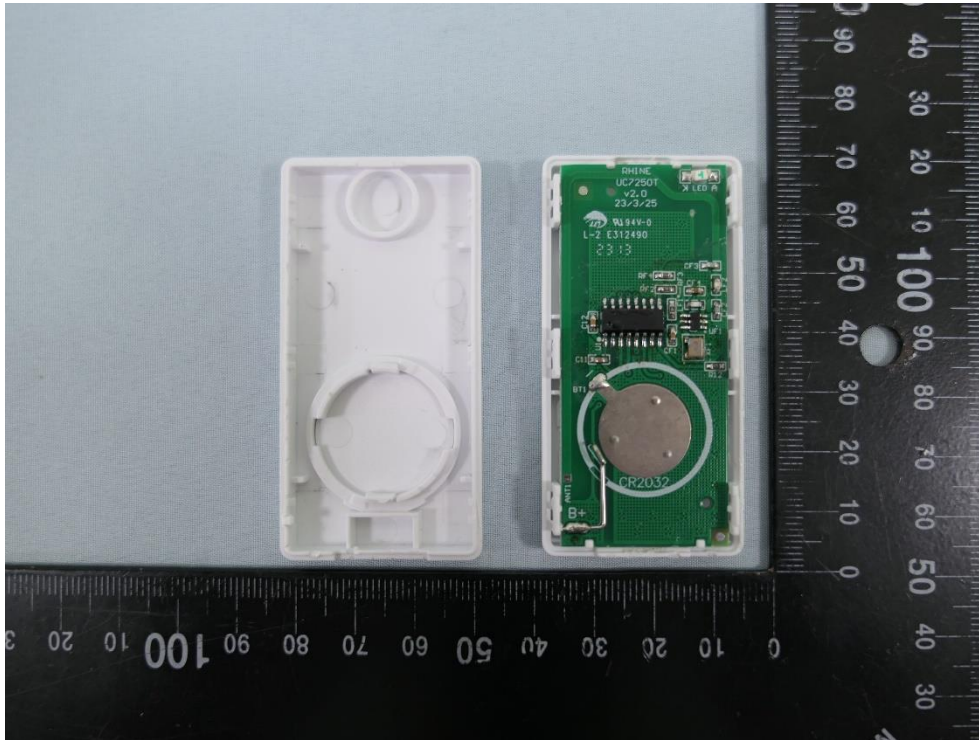

Product: Transmitter

Brand Name: RHINE

Model Number: UC7250T

### Internal Photograph

(1) EUT Photo

(2) EUT Photo

(3) EUT Photo

(4) EUT Photo

(5) EUT Photo

(6) EUT Photo

(7) EUT Photo