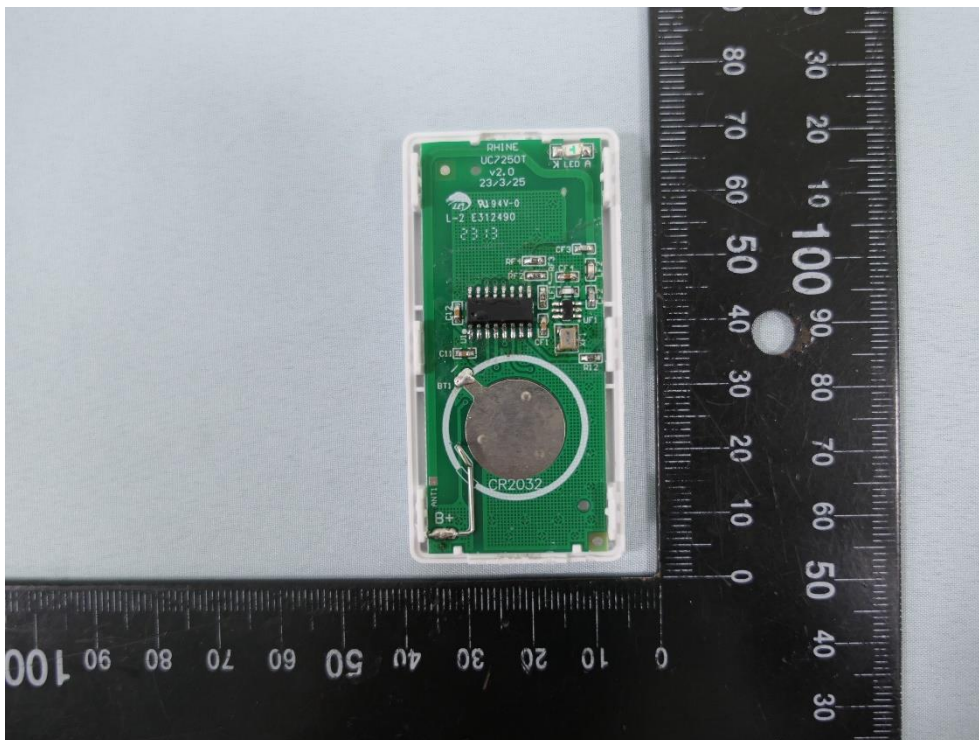

Product: Transmitter

Brand Name: RHINE

Model Number: UC7250T

### Internal Photograph

(1) EUT Photo

(2) EUT Photo

(3) EUT Photo

(4) EUT Photo

(5) EUT Photo

(6) EUT Photo

(7) EUT Photo