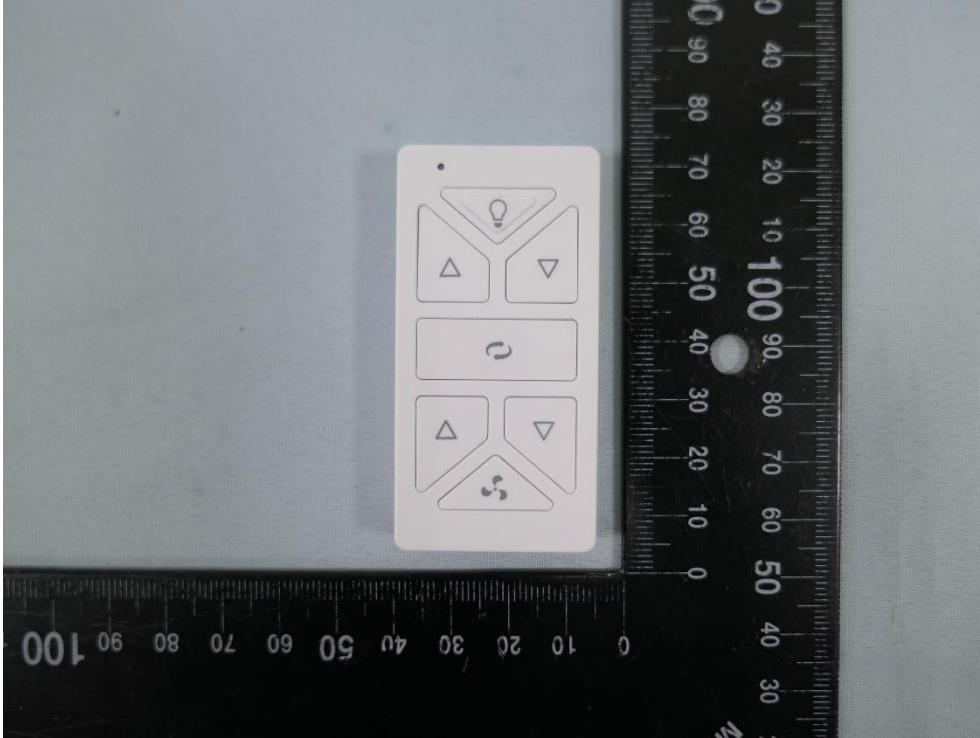

Product: Transmitter

Brand Name: RHINE

Model Number: UC7250T

External Photograph

(1) EUT Photo

(2) EUT Photo

(3) EUT Photo

(4) EUT Photo