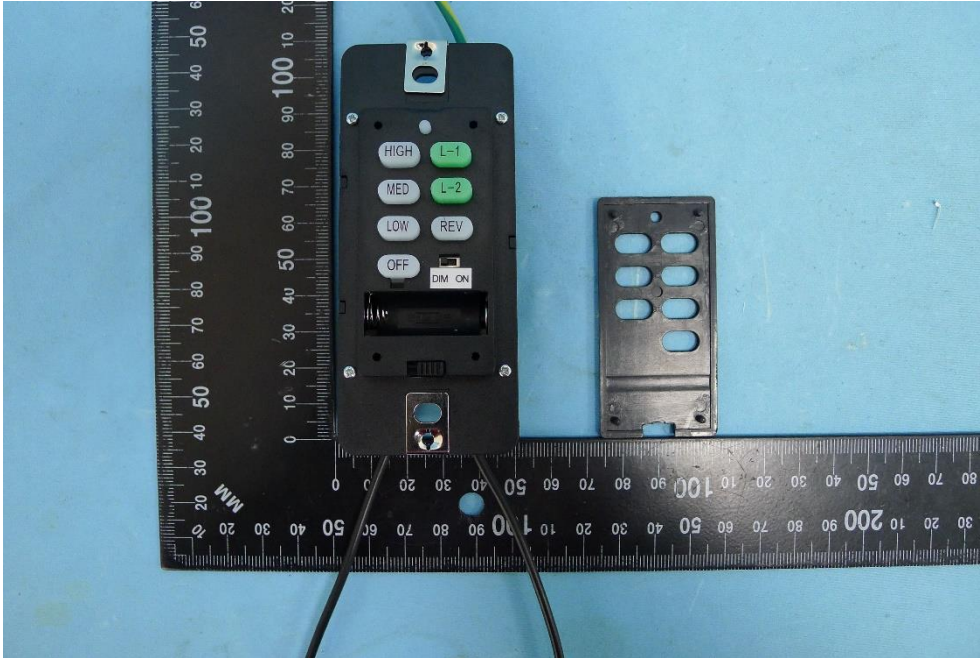

Product: Transmitter

Brand Name: RHINE

Model Number: UC7224T4

Internal Photograph

(1) EUT Photo

(2) EUT Photo

(3) EUT Photo

(4) EUT Photo