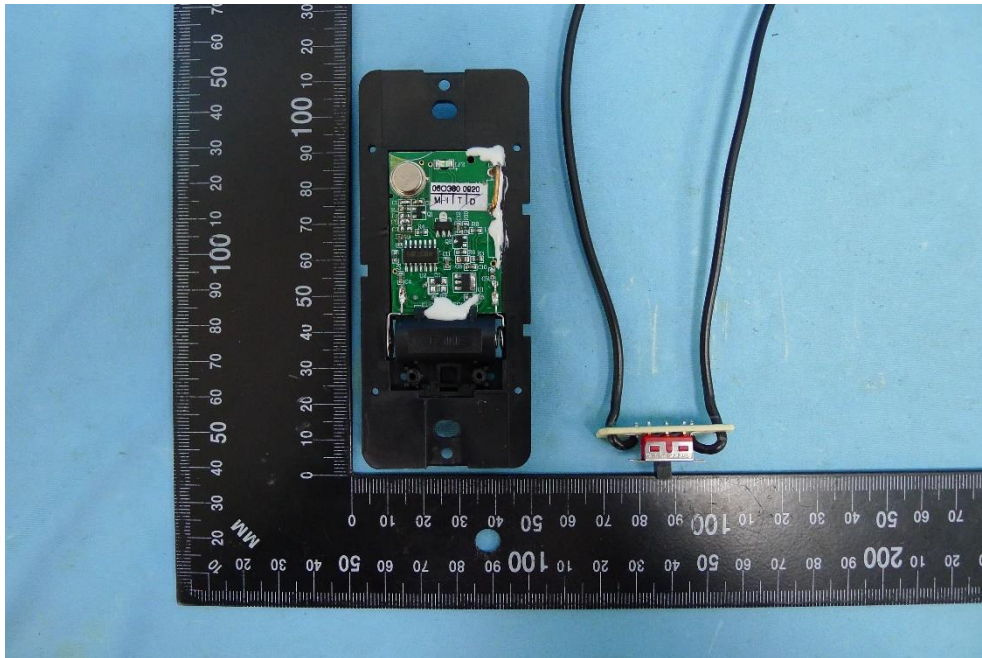

Product: Transmitter

Brand Name: RHINE

Model Number: UC7224T4

Internal Photograph

(1) EUT Photo

(2) EUT Photo

(3) EUT Photo

(4) EUT Photo