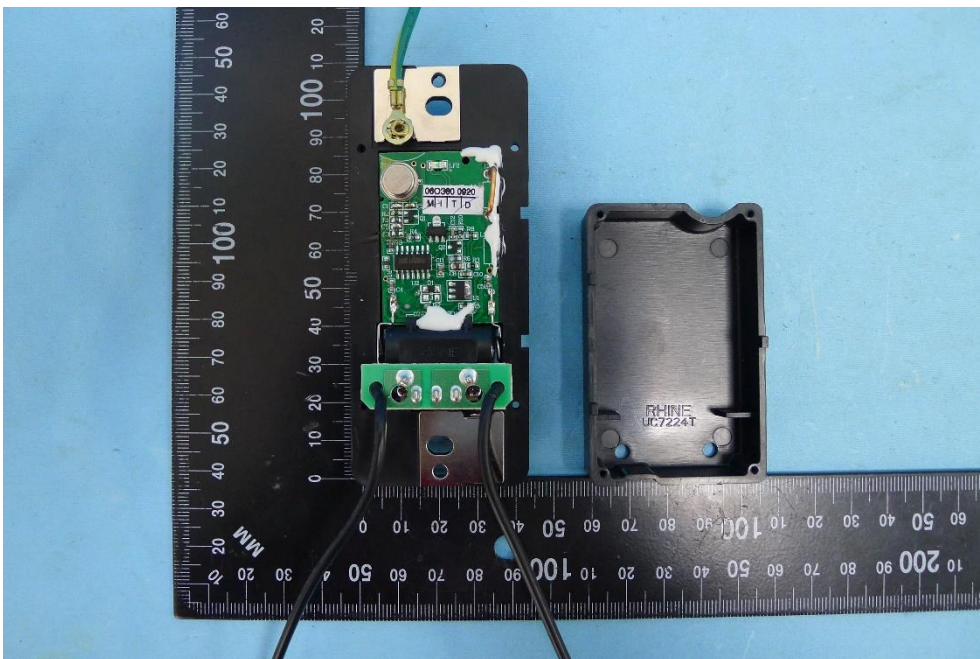

Product: Transmitter

Brand Name: RHINE

Model Number: UC7224T4

Internal Photograph

(1) EUT Photo

(2) EUT Photo

(3) EUT Photo

(4) EUT Photo