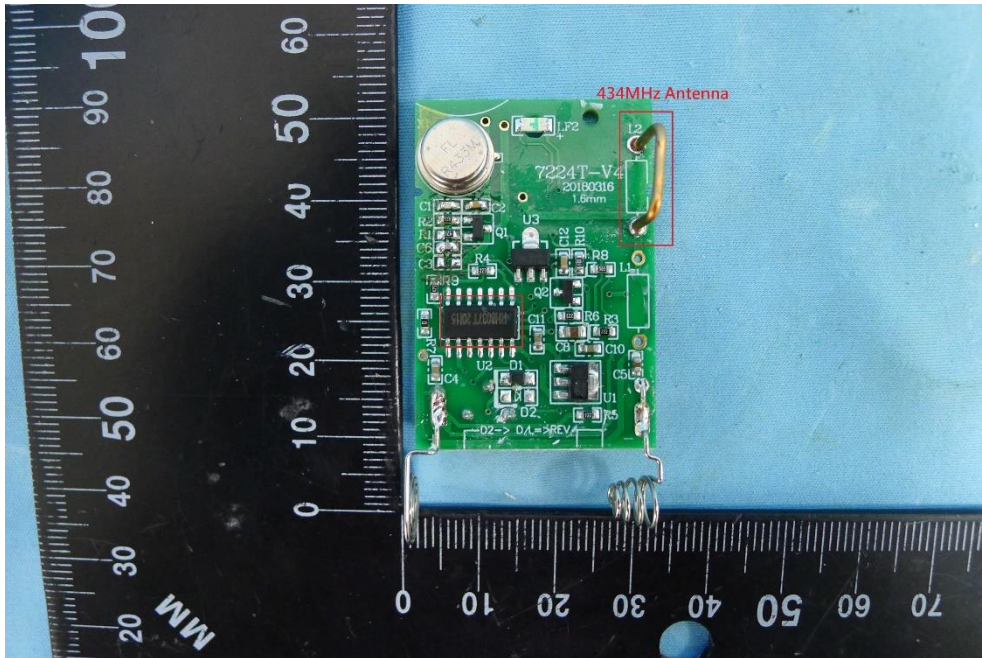

(6) EUT Photo