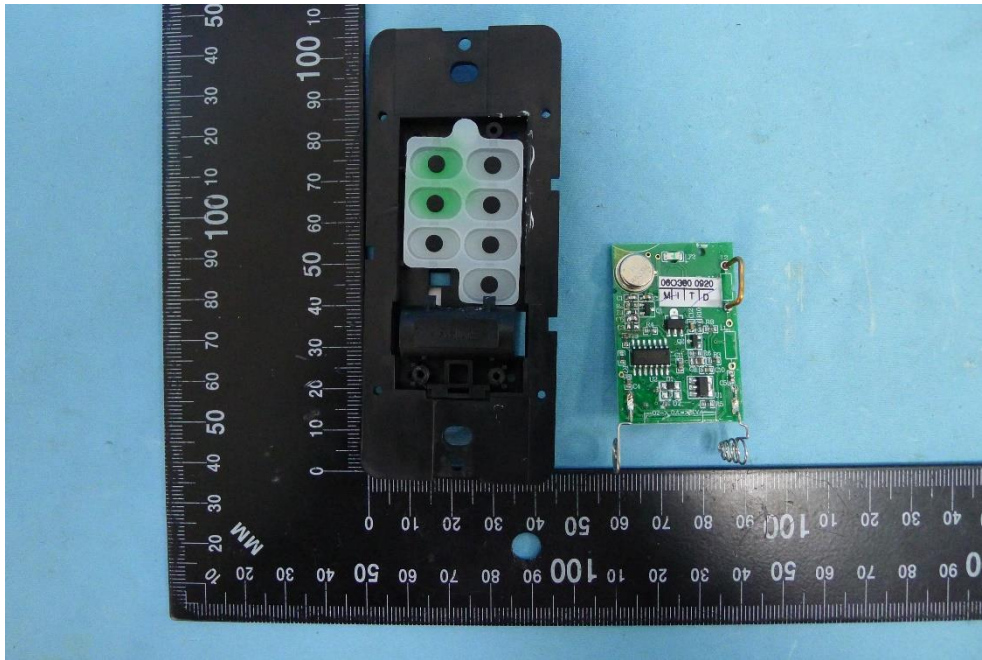

(5) EUT Photo