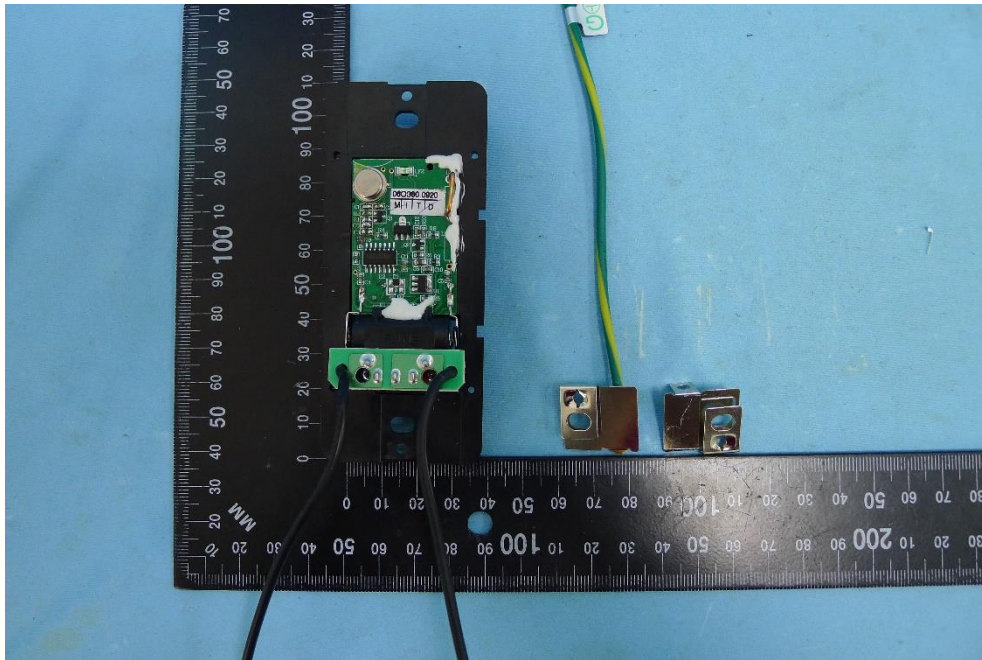

Product: Transmitter

Brand Name: RHINE

Model Number: UC7224T4

Internal Photograph

(1) EUT Photo

(2) EUT Photo

(3) EUT Photo

(4) EUT Photo