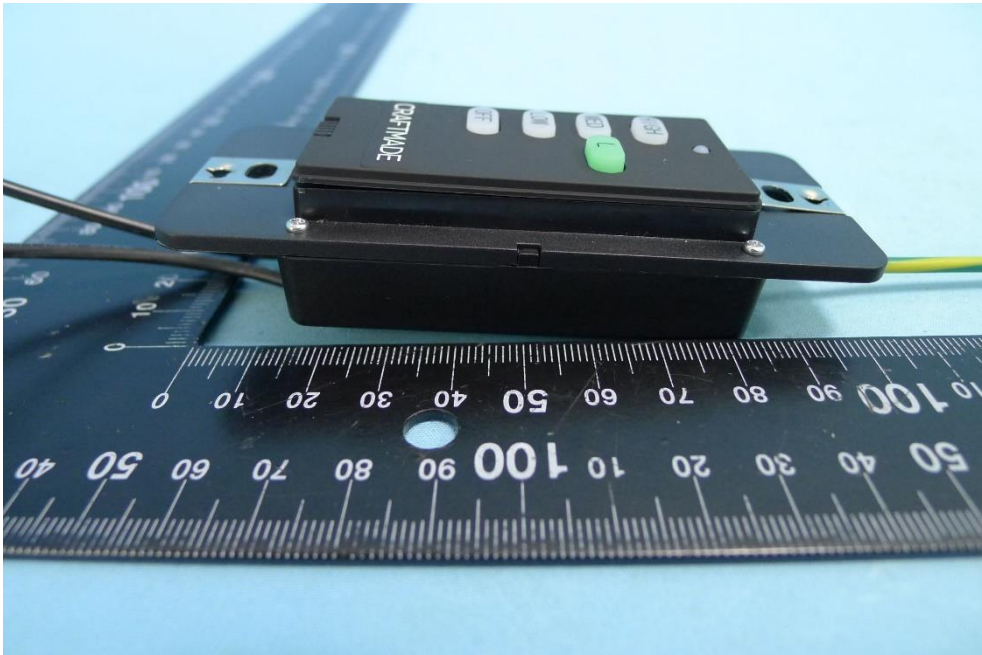

Product: Transmitter

Brand Name: RHINE

Model Number: UC7224T4

External Photograph

(1) EUT Photo

(2) EUT Photo

(3) EUT Photo

(4) EUT Photo

(5) EUT Photo

(6) EUT Photo

(7) EUT Photo

(8) EUT Photo

(9) EUT Photo

(10) EUT Photo

(11) EUT Photo

(12) EUT Photo