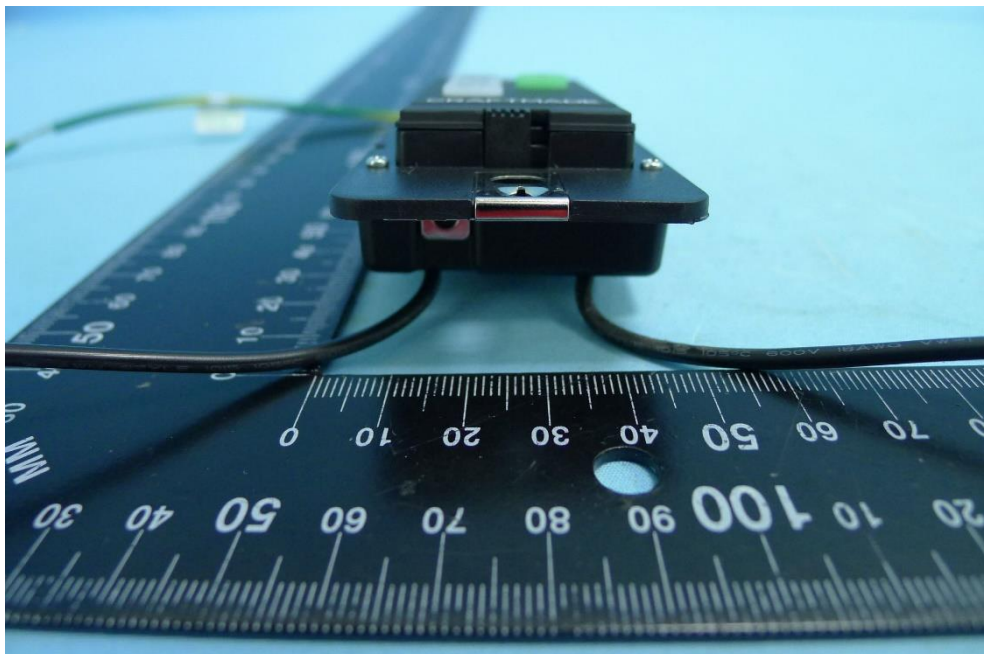

Product: Transmitter

Brand Name: RHINE

Model Number: UC7224T4

External Photograph

(1) EUT Photo

(2) EUT Photo

(3) EUT Photo

(4) EUT Photo

(5) EUT Photo

(6) EUT Photo

(7) EUT Photo

(8) EUT Photo

(9) EUT Photo

(10) EUT Photo

(11) EUT Photo

(12) EUT Photo