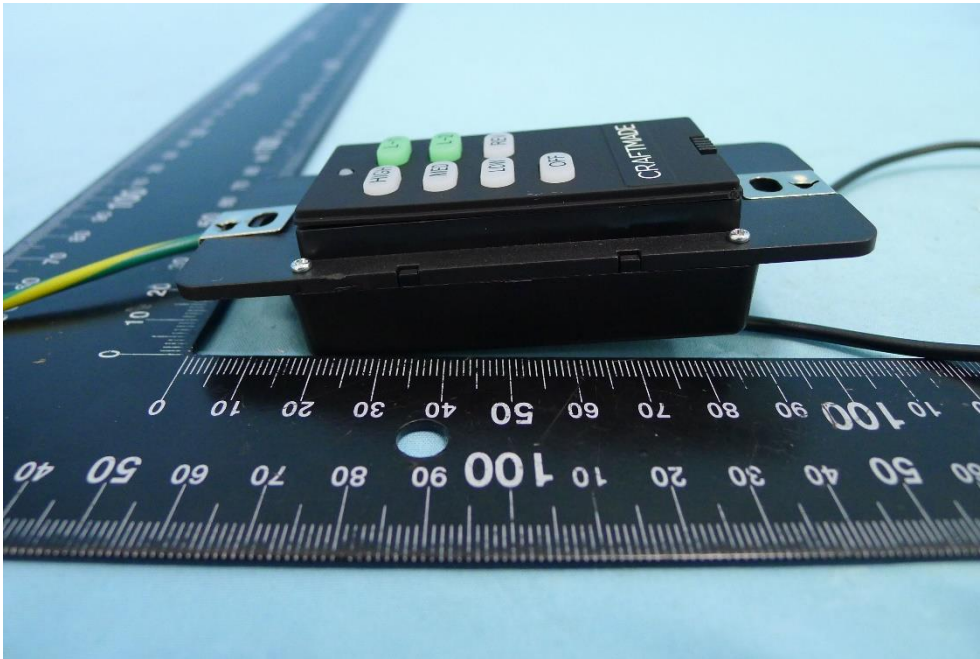

Product: Transmitter

Brand Name: RHINE

Model Number: UC7224T4

External Photograph

(1) EUT Photo

(2) EUT Photo

(3) EUT Photo

(4) EUT Photo

(5) EUT Photo

(6) EUT Photo

(7) EUT Photo

(8) EUT Photo

(9) EUT Photo

(10) EUT Photo

(11) EUT Photo

(12) EUT Photo