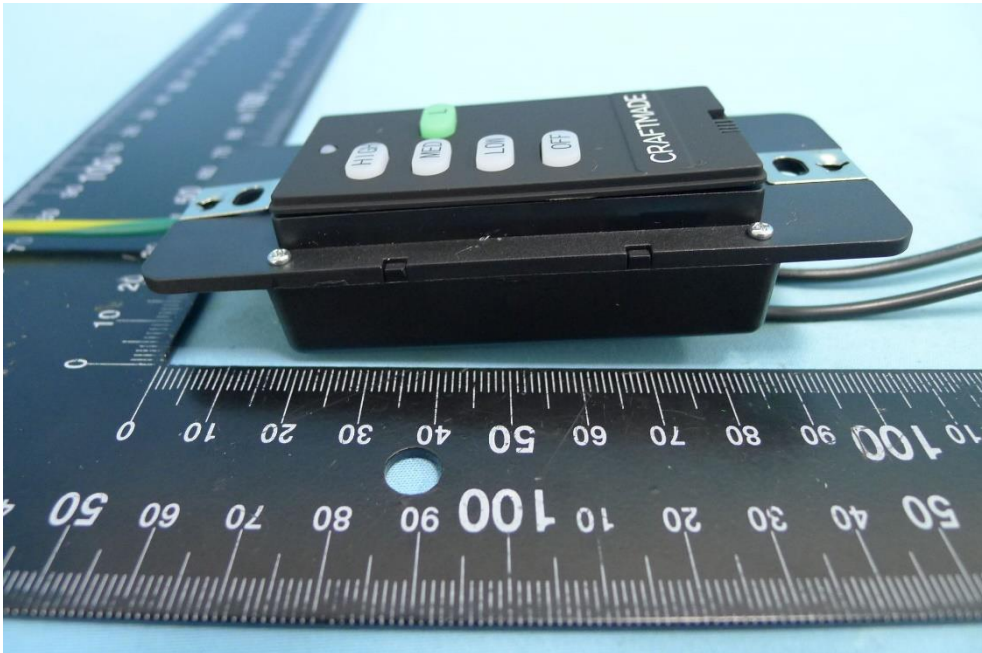

Product: Transmitter

Brand Name: RHINE

Model Number: UC7224T4

External Photograph

(1) EUT Photo

(2) EUT Photo

(3) EUT Photo

(4) EUT Photo

(5) EUT Photo

(6) EUT Photo

(7) EUT Photo

(8) EUT Photo

(9) EUT Photo

(10) EUT Photo

(11) EUT Photo

(12) EUT Photo