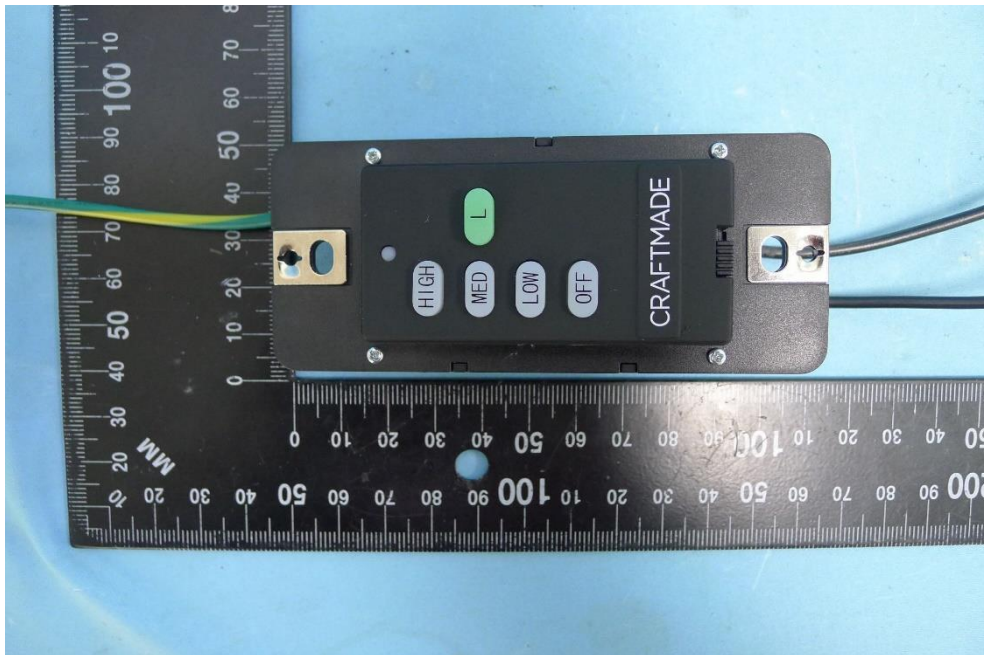

Product: Transmitter

Brand Name: RHINE

Model Number: UC7224T4

External Photograph

(1) EUT Photo

(2) EUT Photo

(3) EUT Photo

(4) EUT Photo

(5) EUT Photo

(6) EUT Photo

(7) EUT Photo

(8) EUT Photo

(9) EUT Photo

(10) EUT Photo

(11) EUT Photo

(12) EUT Photo