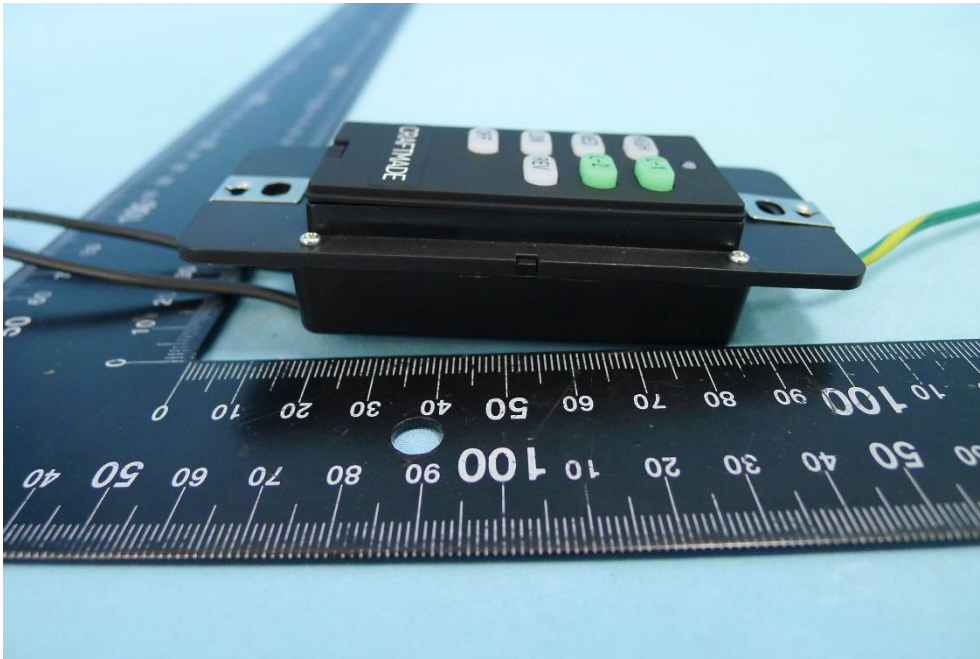

(5) EUT Photo