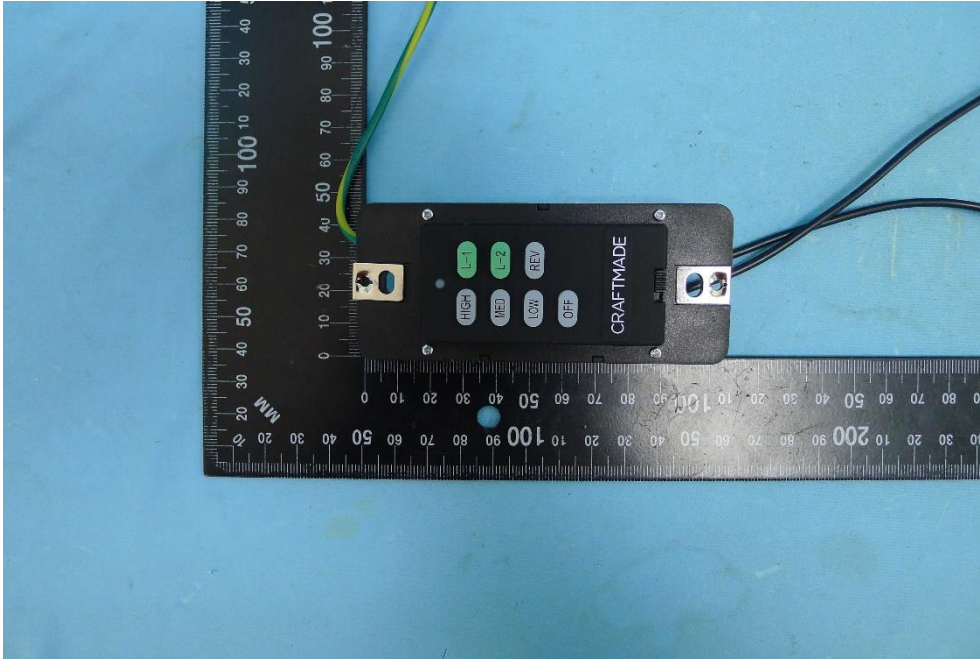

Product: Transmitter

Brand Name: RHINE

Model Number: UC7224T4

External Photograph

(1) EUT Photo

(2) EUT Photo

(3) EUT Photo

(4) EUT Photo

(5) EUT Photo

(6) EUT Photo

(7) EUT Photo

(8) EUT Photo

(9) EUT Photo

(10) EUT Photo

(11) EUT Photo

(12) EUT Photo