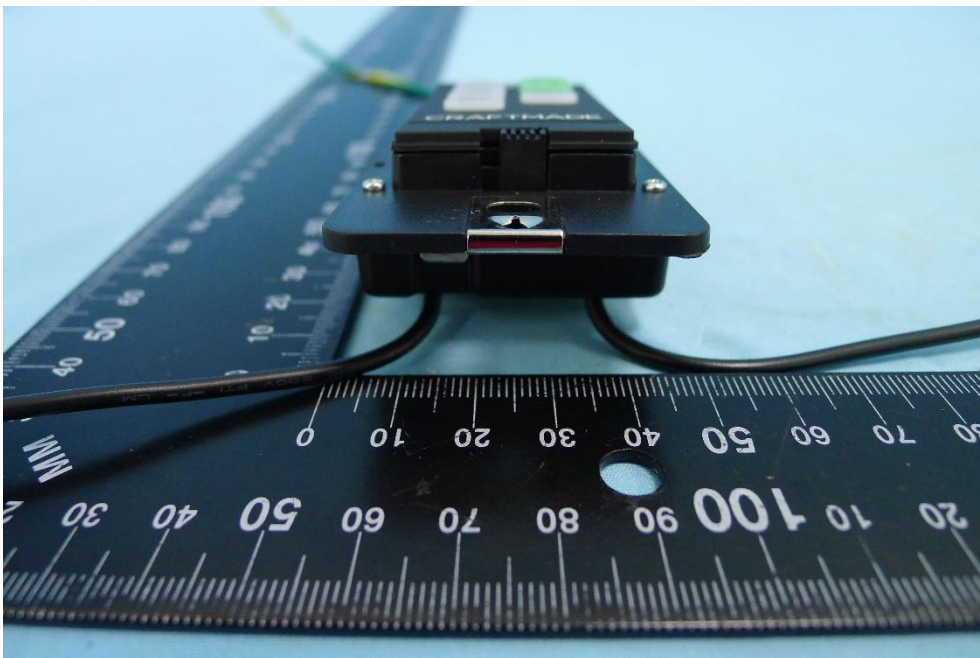

Product: Transmitter

Brand Name: RHINE

Model Number: UC7224T4

External Photograph

(1) EUT Photo

(2) EUT Photo

(3) EUT Photo

(4) EUT Photo