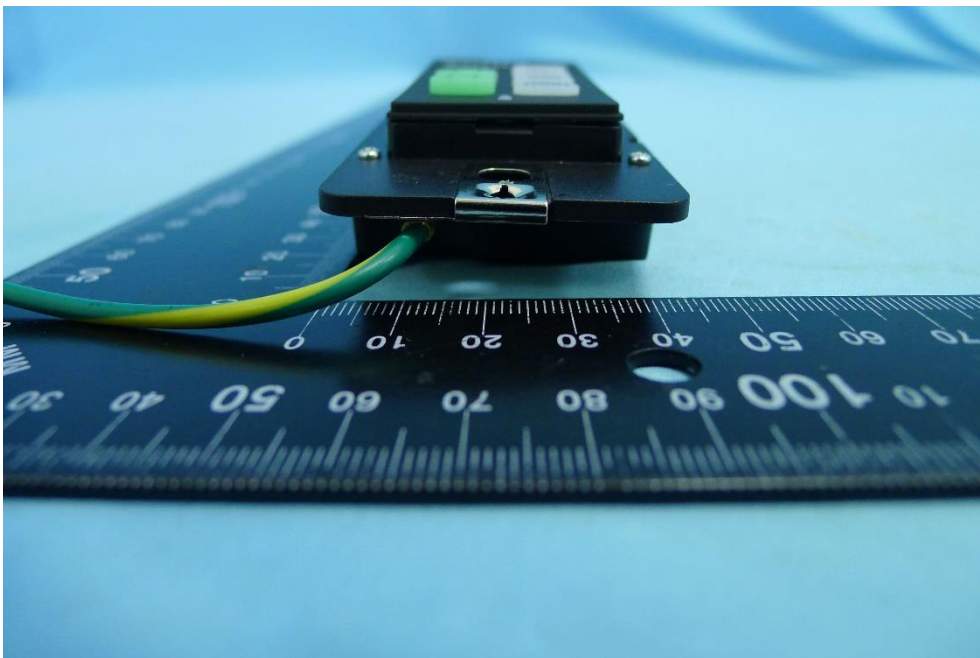

Product: Transmitter

Brand Name: RHINE

Model Number: UC7224T4

External Photograph

(1) EUT Photo

(2) EUT Photo

(3) EUT Photo

(4) EUT Photo

(5) EUT Photo

(6) EUT Photo

(7) EUT Photo

(8) EUT Photo

(9) EUT Photo

(10) EUT Photo

(11) EUT Photo

(12) EUT Photo