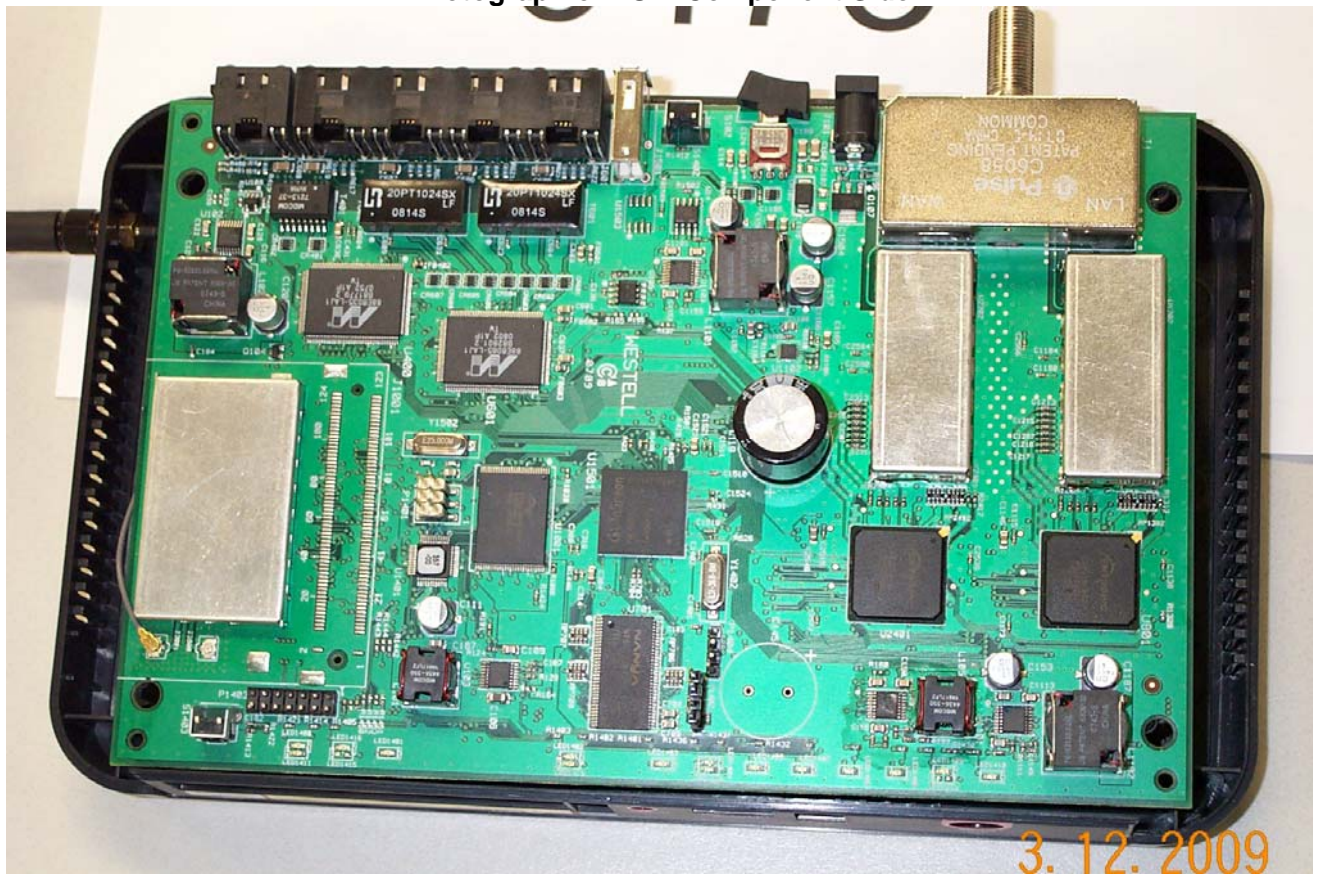

Internal EUT Photographs

Photograph of EUT: Component Side

Photograph of EUT: Foil Side

Authorized Agent: Radiometrics Midwest Corporation (815) 293-0772