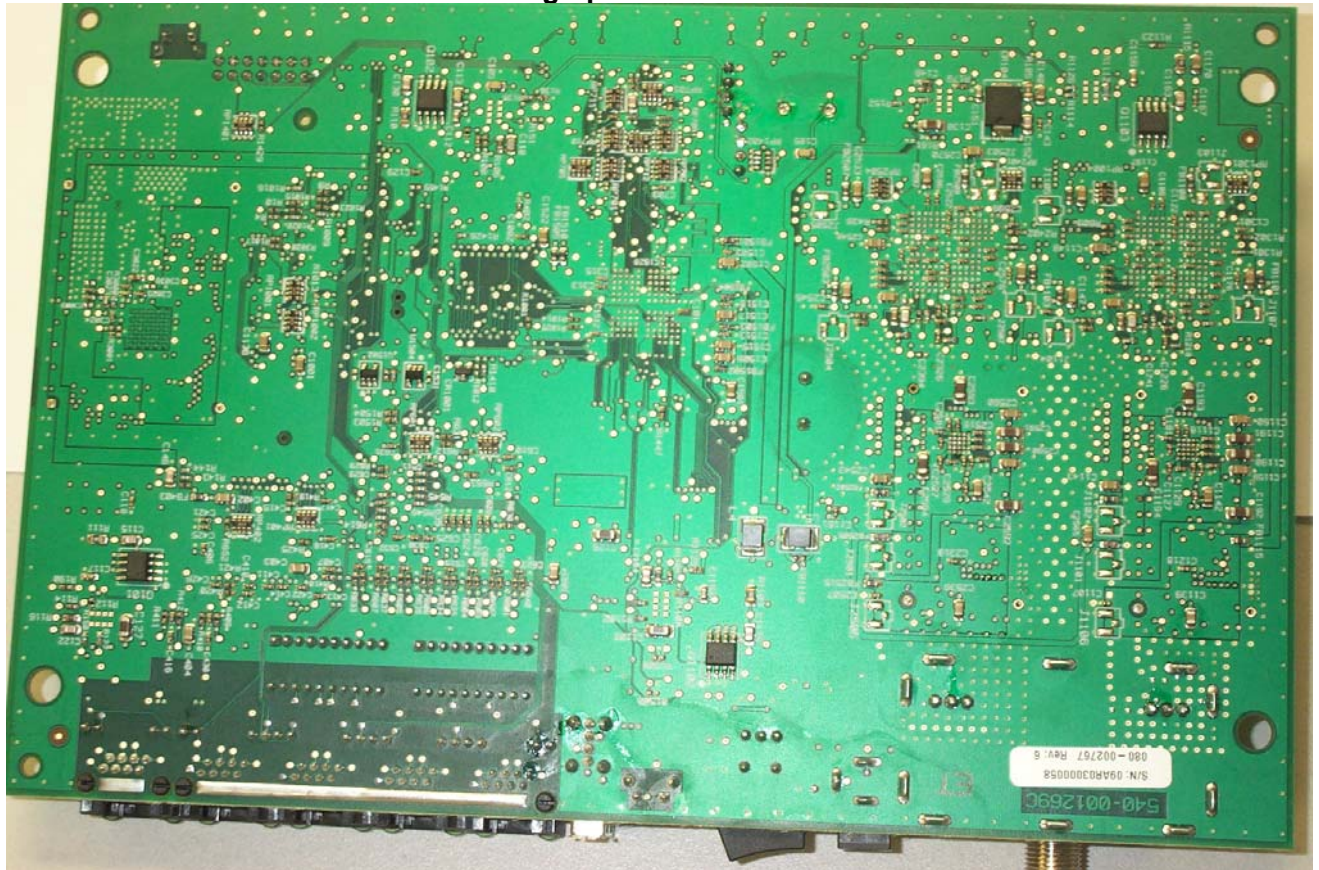

Internal EUT Photographs

Photograph of EUT: Component Side

Photograph of EUT: Foil Side

Authorized Agent: Radiometrics Midwest Corporation (815) 293-0772