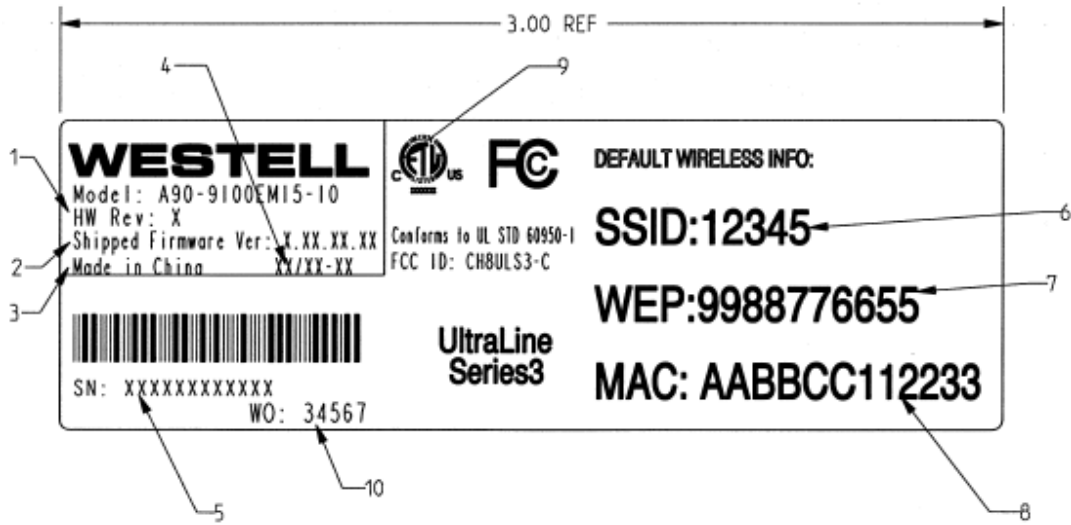

ID Label/Location

Drawing of label for A90-9100EM15-10 Hardware rev. C

The label is a polyester material with approximate size of 3" wide by 1" high with UL approved permanent adhesive.

The label is located on the bottom center of the exterior of the product.

Drawing showing placement of label on EUT