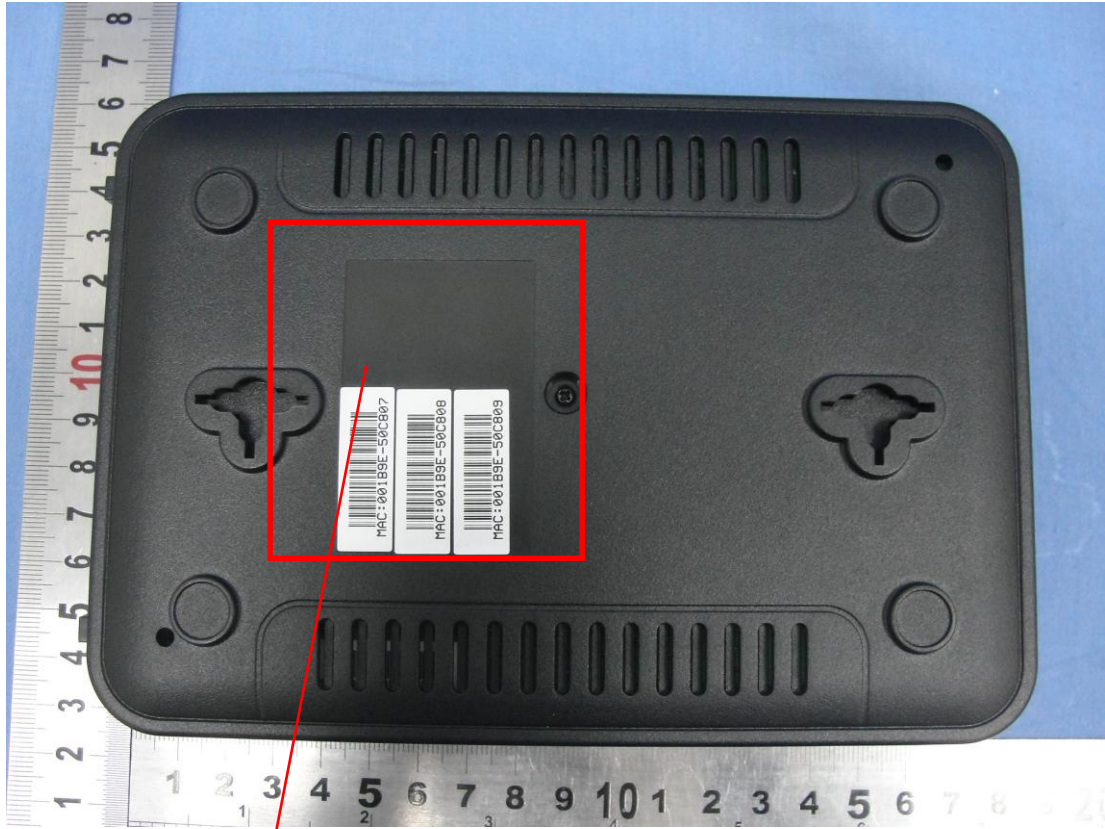

Label location

Label

WESTELL	Modem Access Code
Rev: 8B wo: 14252	1596659205
Made in China 02/1911	Wireless Network Key
	GNN@8WR >
Model: 890 - 755025 - 15	
SN: 04B406123456	ETL FC
MAC:XXXXXXXXXX	US FCC ID: CH88755
ADSL2+ ROUTER	US: 5KPD018755
	Intertek
	3130239
	Conforms to ANSI/UL 60950
	Certified to CAN/CSA C22.2
	No. 60950