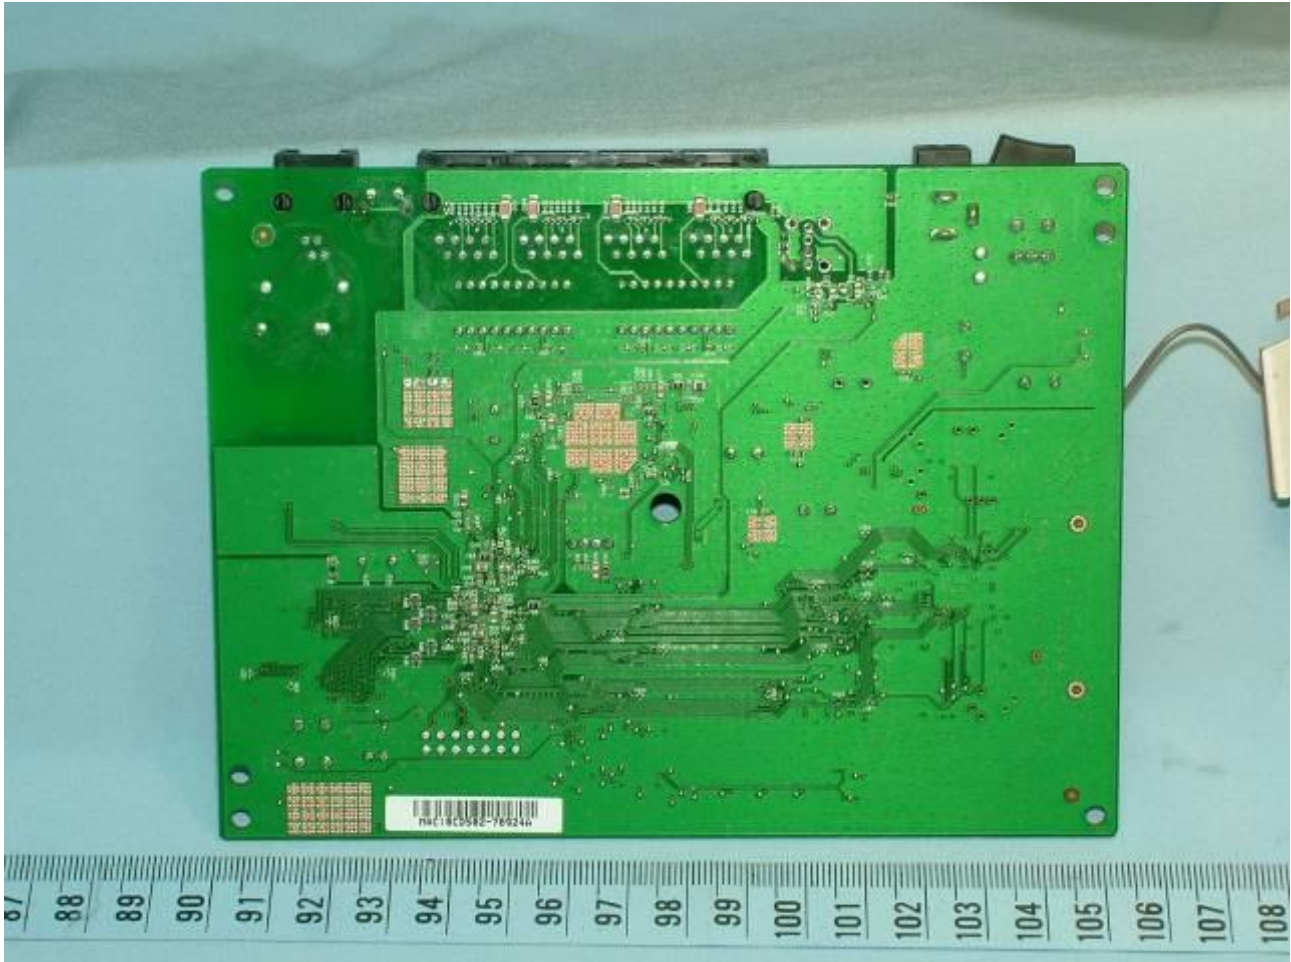

Brand Name: WESTELL

Brand Name: WESTELL

B90-755025-15 (no USB port and no external power on/off switch)

Brand Name: WESTELL

Brand Name: WESTELL

Brand Name: WESTELL

Brand Name: WESTELL

Brand Name: WESTELL

Brand Name: WESTELL

Brand Name: WESTELL

Brand Name: WESTELL

B90-755075-15(no USB port)

Brand Name: WESTELL

Brand Name: WESTELL

Brand Name: WESTELL

Brand Name: WESTELL

Brand Name: WESTELL

Brand Name: WESTELL

Brand Name: WESTELL

Brand Name: WESTELL

B90-755072-15 (no external power on/off switch)

Brand Name: WESTELL

Brand Name: WESTELL

Brand Name: WESTELL