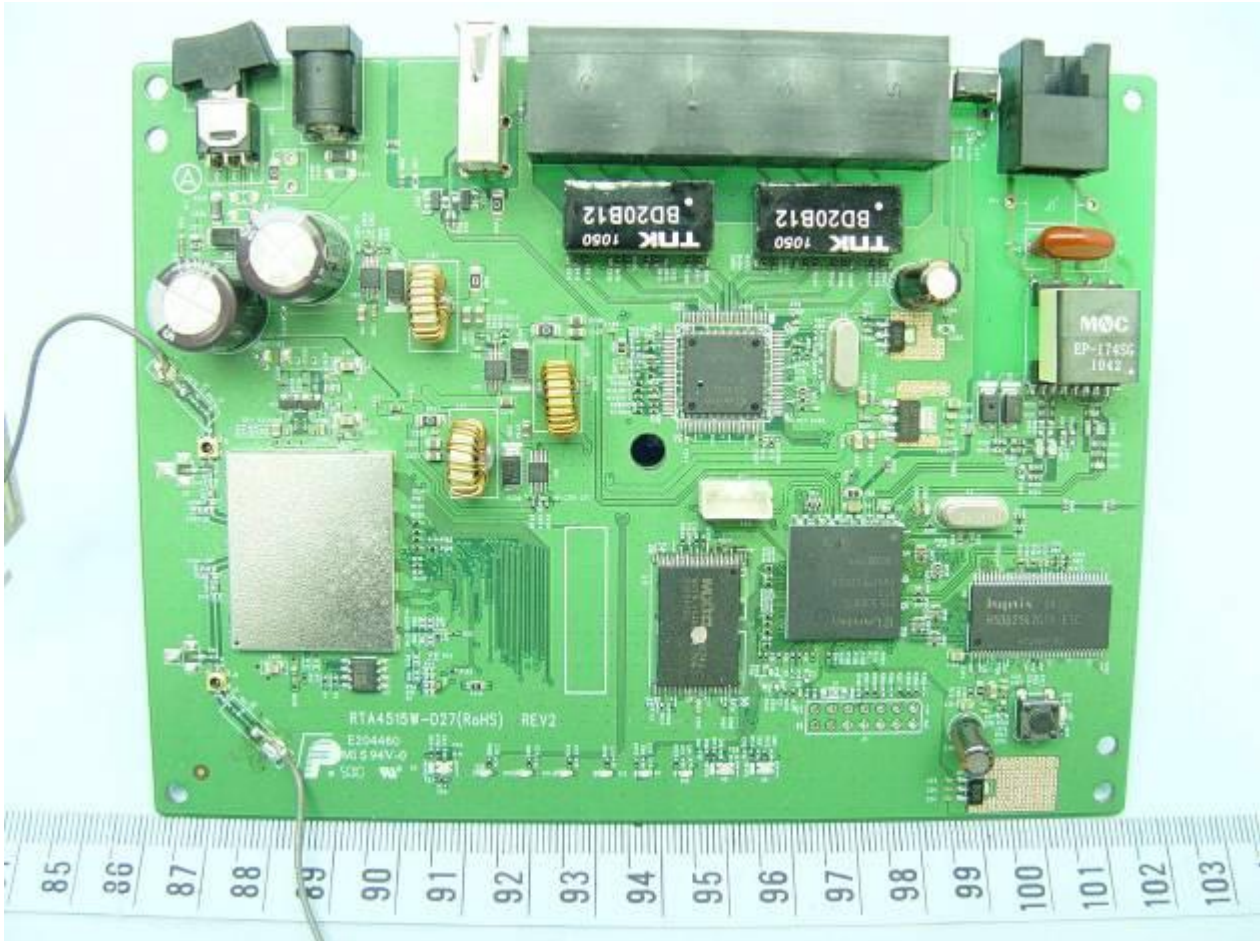

1. External / Internal Photograph of EUT

Brand Name: WESTELL

B90-755015-15

Brand Name: WESTELL

Brand Name: WESTELL

Brand Name: WESTELL

Transformer 52237

Brand Name: WESTELL

Brand Name: WESTELL

Brand Name: WESTELL

Brand Name: WESTELL

Brand Name: WESTELL

Transformer EP-174SG

Brand Name: WESTELL

Brand Name: WESTELL

Brand Name: WESTELL

Brand Name: WESTELL

Brand Name: WESTELL

B90-755025-15 (no USB port and no external power on/off switch)

Brand Name: WESTELL

Brand Name: WESTELL

Brand Name: WESTELL

Brand Name: WESTELL

Brand Name: WESTELL