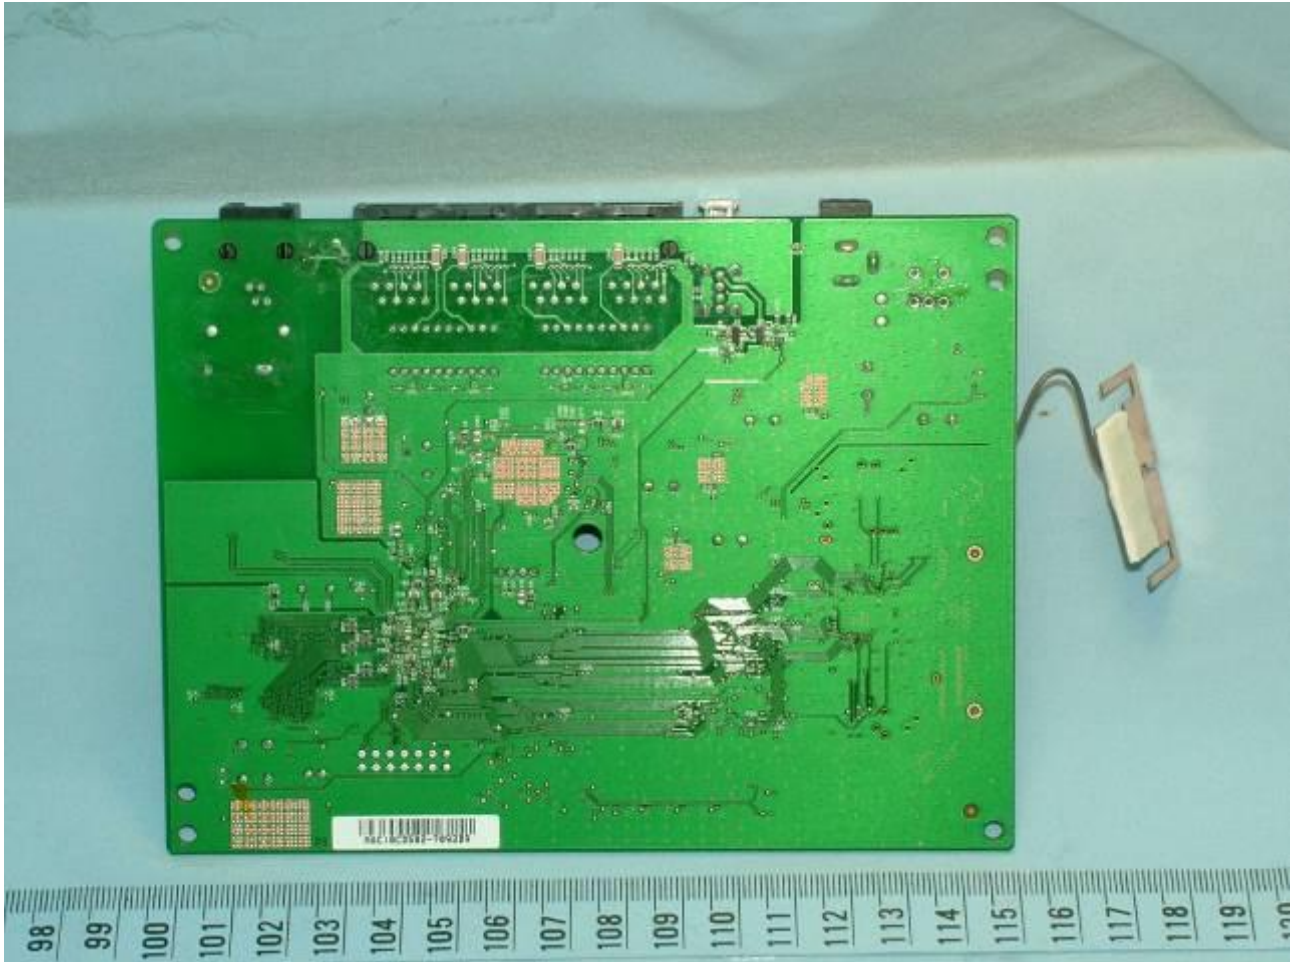

Brand Name: WESTELL