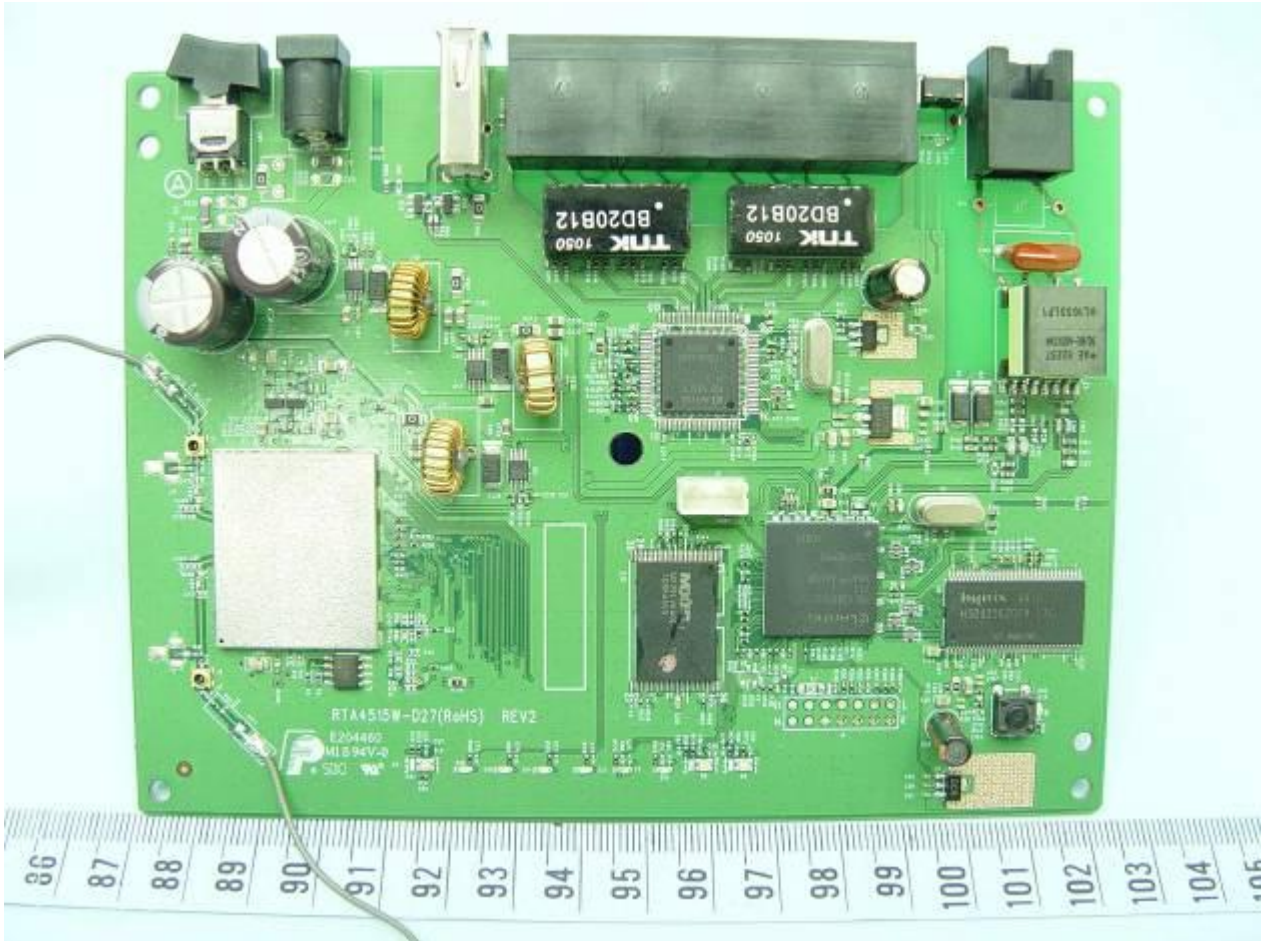

1. External / Internal Photograph of EUT

Brand Name: WESTELL

B90-755015-15

Brand Name: WESTELL

Brand Name: WESTELL

Brand Name: WESTELL

Transformer 52237

Brand Name: WESTELL

Brand Name: WESTELL

Brand Name: WESTELL

Brand Name: WESTELL

Brand Name: WESTELL

Transformer EP-174SG

Brand Name: WESTELL

Brand Name: WESTELL

Brand Name: WESTELL

Brand Name: WESTELL

Brand Name: WESTELL

B90-755025-15 (no USB port and no external power on/off switch)

Brand Name: WESTELL

Brand Name: WESTELL

Brand Name: WESTELL

Brand Name: WESTELL

Brand Name: WESTELL