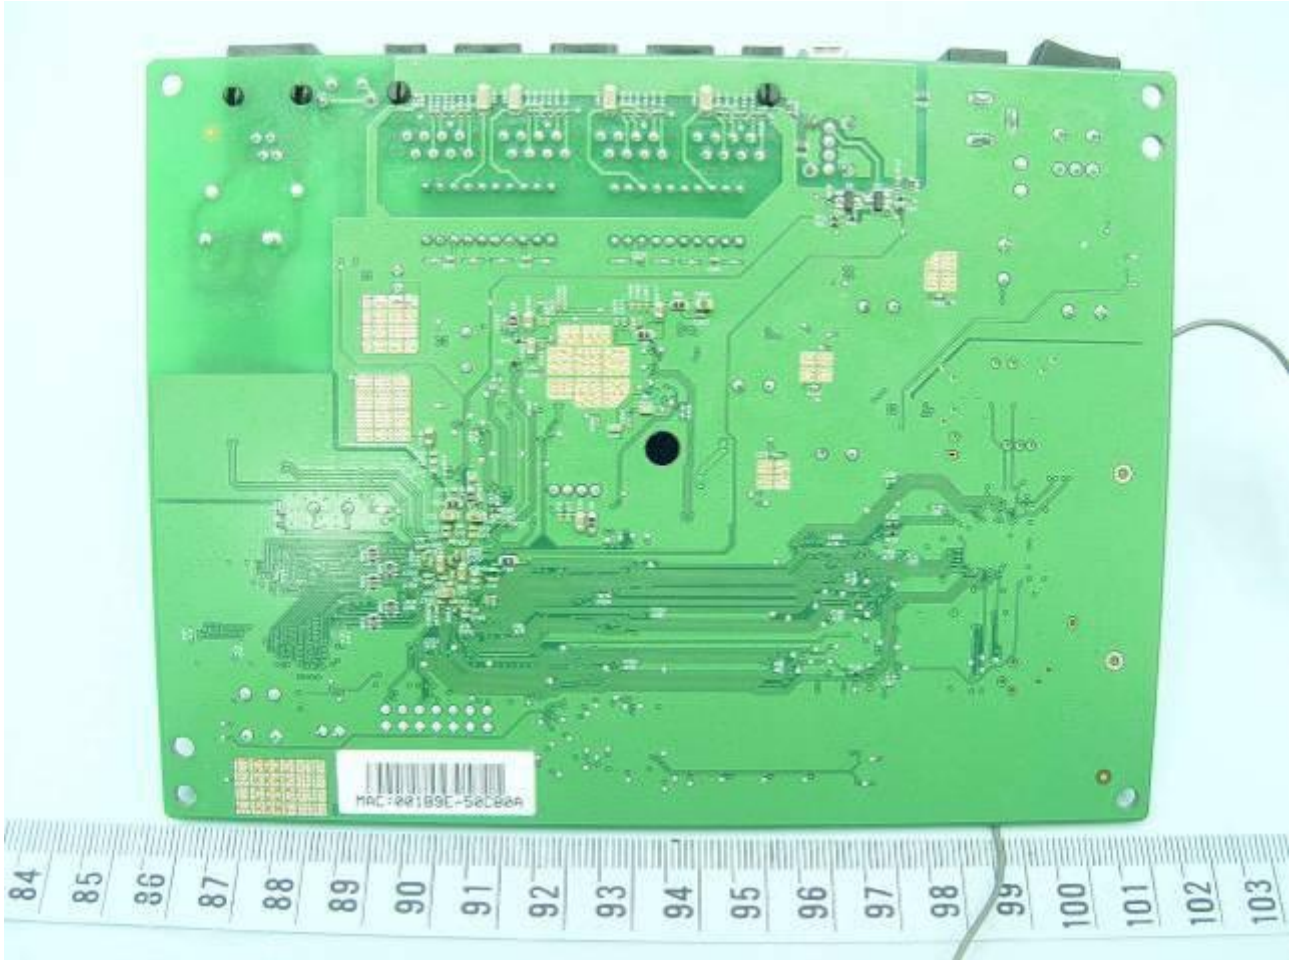

1. External / Internal Photograph of EUT

Brand Name: WESTELL

B90-755015-15

Brand Name: WESTELL

Brand Name: WESTELL

Brand Name: WESTELL

Transformer 52237

Brand Name: WESTELL

Brand Name: WESTELL

Brand Name: WESTELL

B90-755025-15 (no USB port and no external power on/off switch)

Brand Name: WESTELL

Brand Name: WESTELL

Brand Name: WESTELL

Brand Name: WESTELL

Brand Name: WESTELL