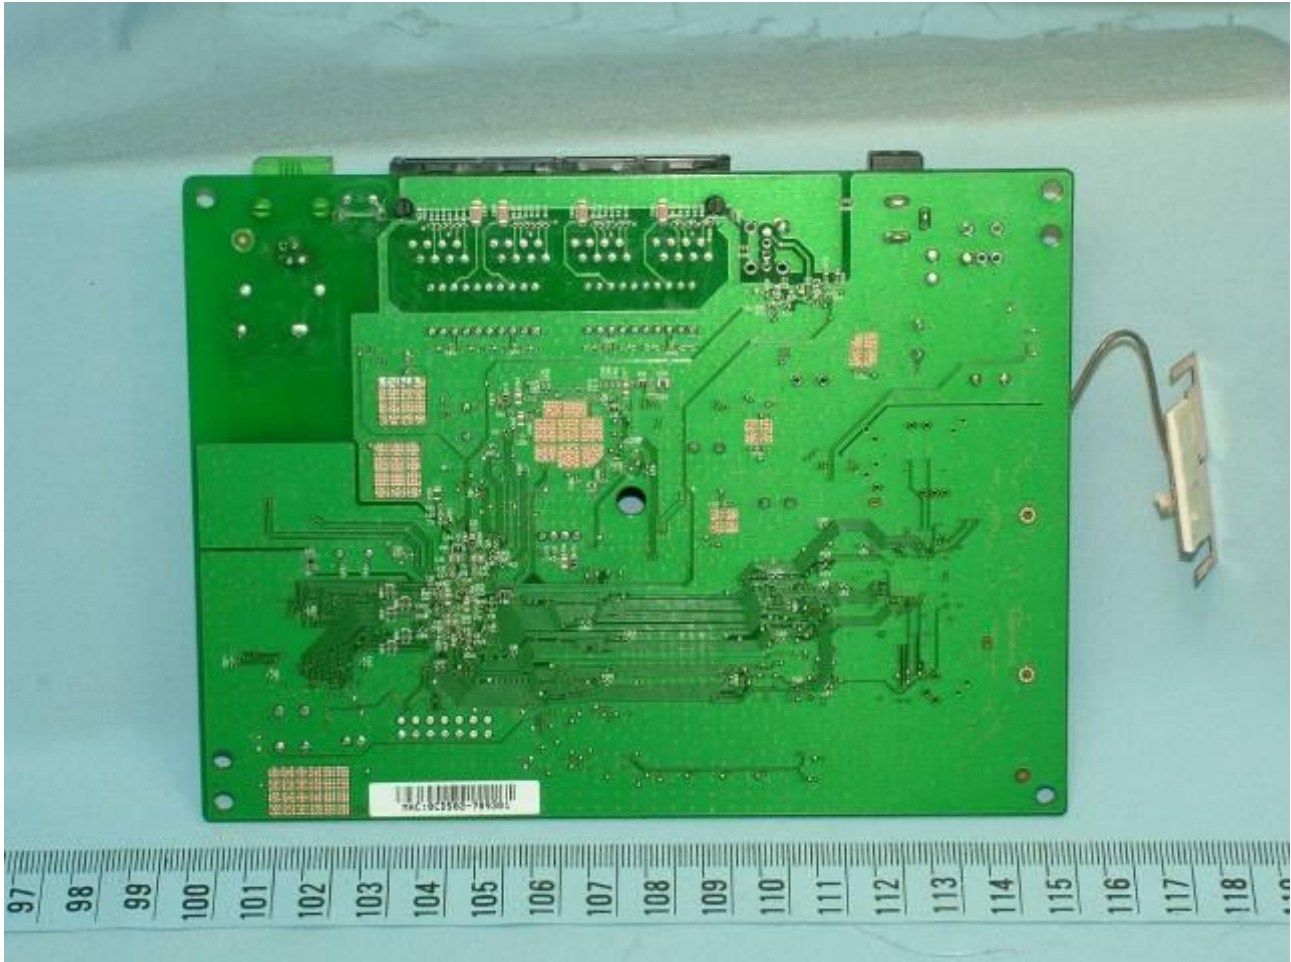

Brand Name: WESTELL