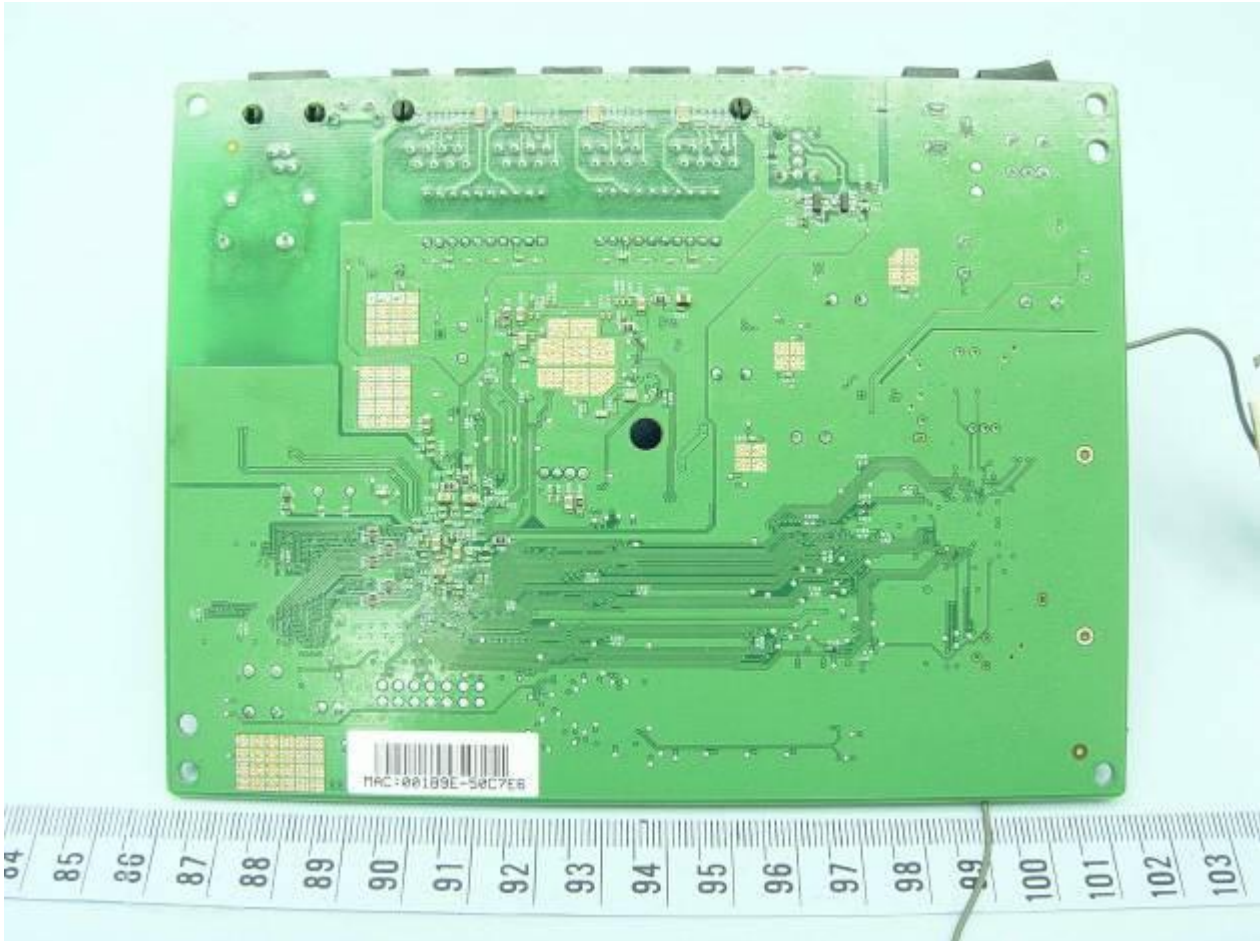

Brand Name: WESTELL